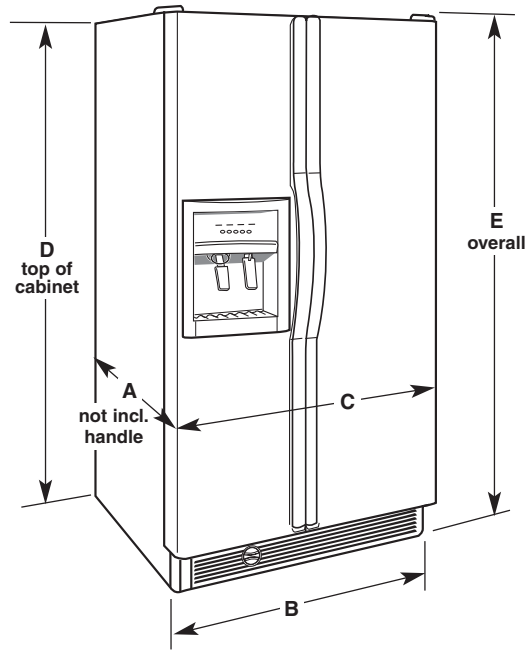

Amana Side by Side Refrigerator

PRODUCT MODEL NUMBERS

ASD2524VE
ASD2526VE

Electrical: A 115 Volt, 60 Hz., AC only 15- or 20-amp fused, grounded electrical supply is required. It is recommended that a separate circuit serving only your refrigerator be provided. Use an outlet that cannot be turned off by a switch. Do not use an extension cord.

Water: A cold water supply with water pressure between 30 and 120 psi (207 and 827 kPa) is required to operate the water dispenser and ice maker.

Reverse osmosis water supply: The pressure of the water supply coming out of a reverse osmosis system going to the water inlet valve of the refrigerator needs to be between 30 and 120 psi (207 and 827 kPa).

If a reverse osmosis water filtration system is connected to your cold water supply, the water pressure to the reverse osmosis system needs to be a minimum of 40 to 60 psi (276 to 414 kPa).

OVERALL DIMENSIONS

Model	Depth "A"	Cab. Width "B"	Door Width "C"	Cab. Height "D"	Overall Height "E"
ASD2524VE	31-3/8"	35-1/2"	35-7/8"	68-7/8"	69-3/8"
ASD2526VE	31-3/8"	35-1/2"	35-7/8"	68-7/8"	69-3/8"