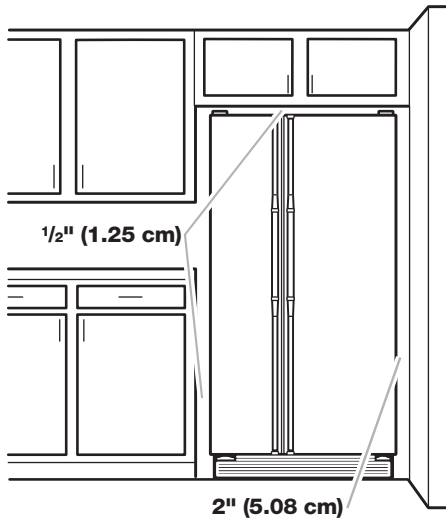

Model	Depth "A"	Cab. Width "B"	Door Width "C"	Cab. Height "D"	Overall Height "E"
ASD2524VE	31-3/8"	35-1/2"	35-7/8"	68-7/8"	69-3/8"
ASD2526VE	31-3/8"	35-1/2"	35-7/8"	68-7/8"	69-3/8"

LOCATION REQUIREMENTS