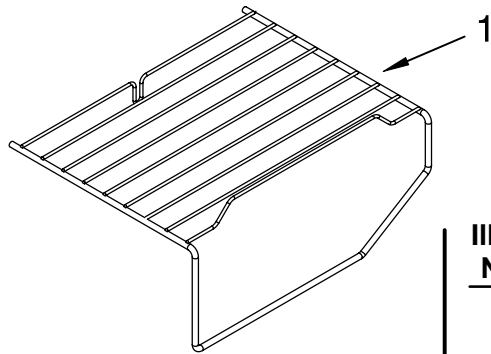

Illus. No.	Part No.	DESCRIPTION
Following Parts Not Illustrated and Optional Parts Not Included		
	978025	Valve, Access (1/4")
	978026	Valve, Access (5/16")
	978027	Valve, Access (3/8")
	978028	Valve, Access (1/2")
	978029	Valve, Access (5/8")
	978030	Valve, Access (3/4")
	876764	Valve, Access (3/16")

REFRIGERANT CHARGE

3.75 Ozs.
(R134A)

FOR ORDERING INFORMATION REFER TO PARTS PRICE LIST

ICEMAKER PARTS

For Model: ATF1822MRE01
(White)

ICEMAKER PARTS

For Model: ATF1822MRE01
(White)

Illus. No.	Part No.	DESCRIPTION
1	488878	Clamp, Tube
2	2181939	Insert, Tube
3	628379	Clip, Fuse
4	2181944	Tube Water
5	2210494	Valve Solenoid (Single)
6	2174755	Tube-Water Inlet
8	2174157	Cover
9	489442	Screw
10	W10122527	Mold & Heater Assembly (Also Order 542638 Silicone Grease)
11	628515	Cup, Water Fill
12	627843	Ejector
13	2182124	Ice Striper
14	2194712	Support
15	2315522	Retainer Thermostat
16	627985	Thermostat (Also Order 542369 Cement Alumilastic)
17	8533917	Screw
18	489276	Screw
19	627792	Shut Off Arm
20	2187464	Harness, Wiring
21	628320	Bracket
22	626680	Module Assembly (Includes Item 24)
23	489478	Screw
24	489136	Screw, 3-24 x 23/64
25	488208	Screw
26	489442	Screw, 8-18 x 1/2
27	627018	Nut-Compression
28	2154101	Clip-Fill Tube
100	W10122496	Icemaker, Complete Assembly

FOR ORDERING INFORMATION REFER TO PARTS PRICE LIST

SHELF PARTS

For Model: ATF1822MRE01
(White)

FREEZER

REFRIGERATOR

Illus. No.	Part No.	DESCRIPTION
1	2262654	Shelf, Ice Tray
2	2263641	Shelf
3	2222031	Crisper Cover
4	2256704	Crisper Pan
5	2261880	Pan, Meat
6	2256601	Holder, Meat Pan
7	2262441	Glass, Cover
8	2212446	Body, Humidity Control
9	2176222	Slide, Humidity Control
10	2328554	Crisper Pan Assy. (Includes Illus. 4, 8, 9 & 11)
11	2328555	Trim-Crisper Pan
12	2176356	Trim-Meat Pan
13	2166261	Pan-Ice Cube