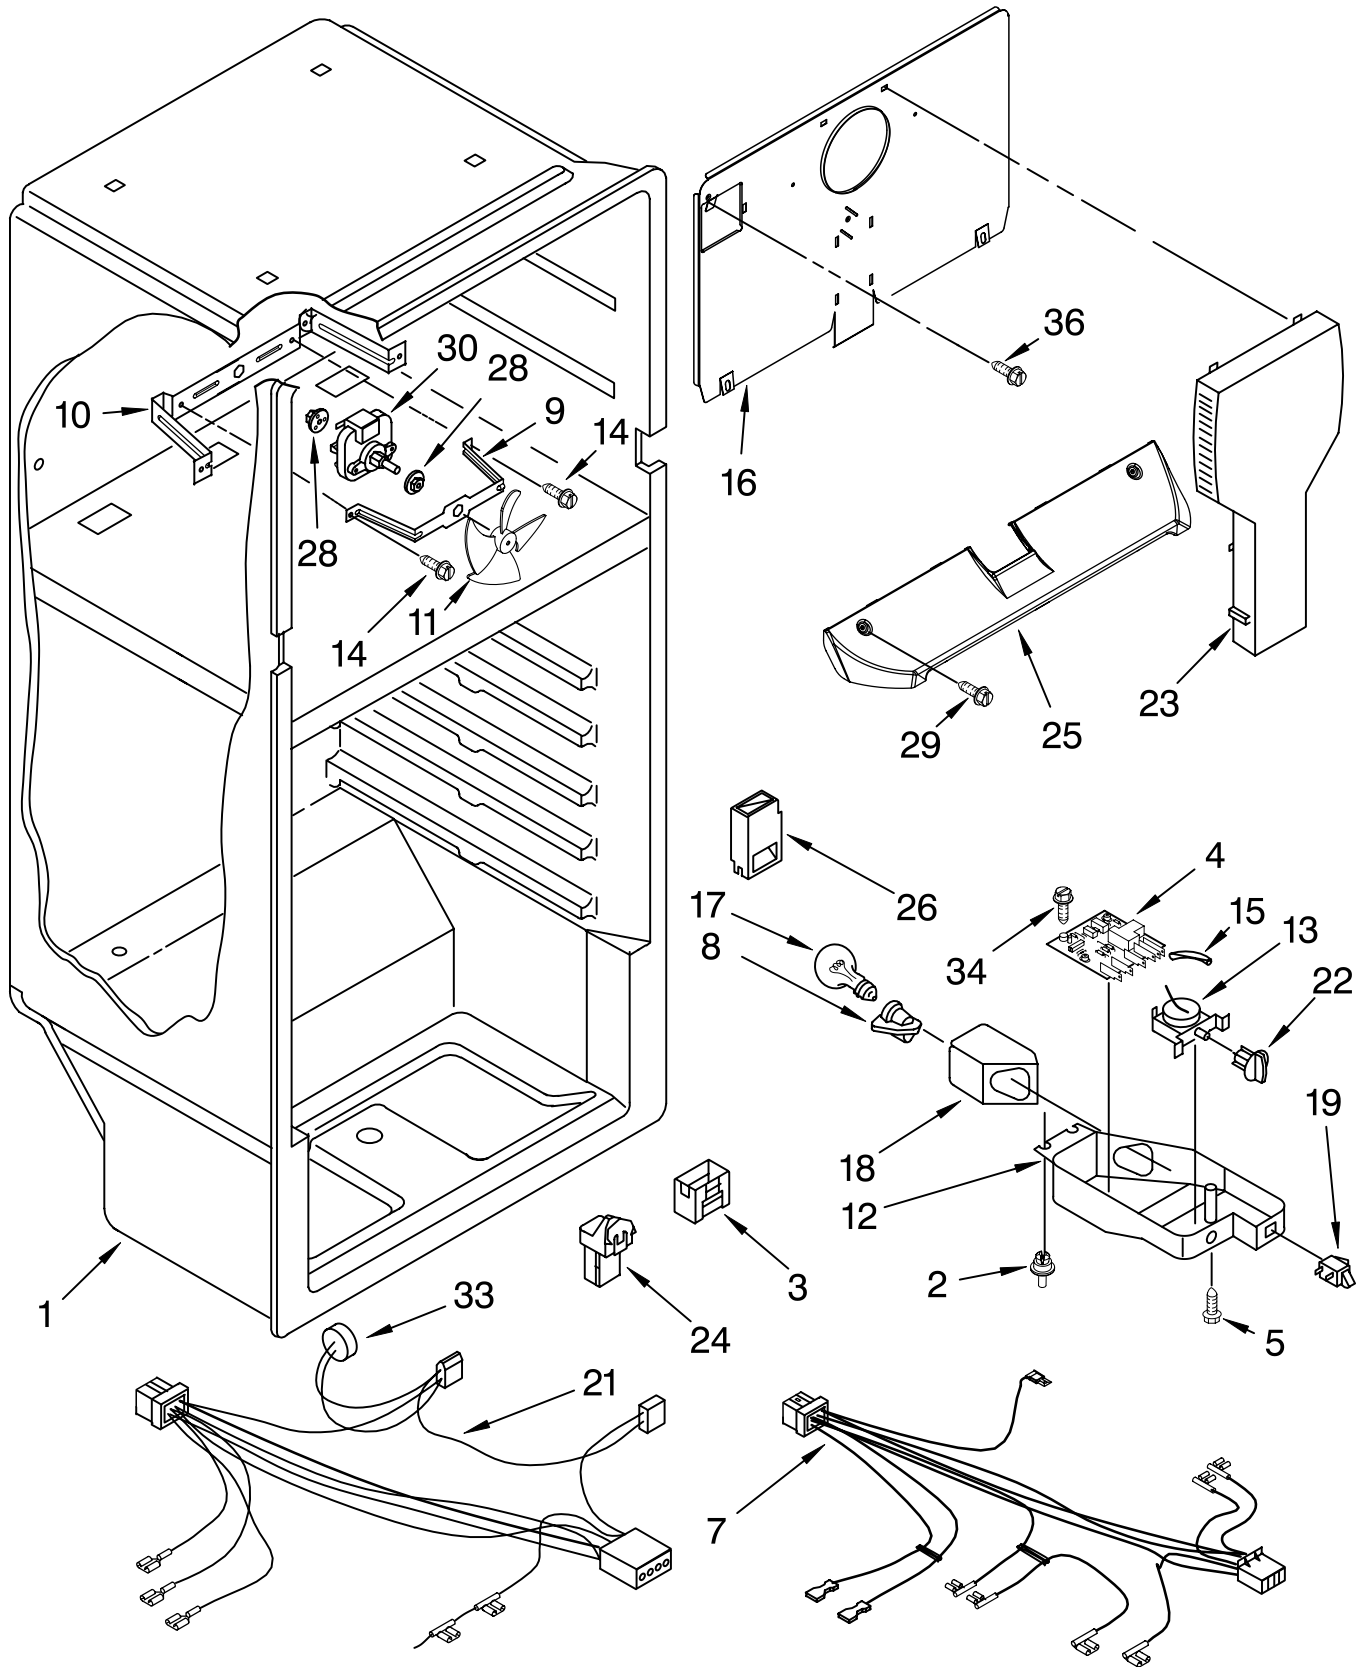

FOR ORDERING INFORMATION REFER TO PARTS PRICE LIST

DOOR PARTS

For Model: ATF1822MRE01
(White)

FOR ORDERING INFORMATION REFER TO PARTS PRICE LIST

DOOR PARTS

For Model: ATF1822MRE01
(White)

Illus. No.	Part No.	DESCRIPTION
1	W10153823	Refrigerator Door (Includes Illus. 9)
2	2207942	Door Compartment
3	2258681W	Shim, Door Stop
4	2212648	Hole Plug
5	2266727	Trim, Door Shelf (Narrow)
6	2156003	Endcap, Trim
7	2266738	Trim, Door Shelf (Wide)
8	2195916	Endcap, Trim
9	2264727	Door Gasket, Magnetic
10	2266729	Trim, Door
11	2156007	Plug, Trim
13	2325418	Nameplate—Amana
14	W10162670	Freezer Door (Includes Illus. 15)
15	2264726	Door Gasket, Magnetic
16	2189202	Bracket, Door Stop
17	8533904	Screw
18	2265645W	Endcap, Handle
19	2265647W	Endcap, Bottom
21	2265644W	Endcap, Top

FOR ORDERING INFORMATION REFER TO PARTS PRICE LIST

LINER PARTS

For Model: ATF1822MRE01
(White)

FOR ORDERING INFORMATION REFER TO PARTS PRICE LIST

LINER PARTS

For Model: ATF1822MRE01
(White)

Illus. No.	Part No.	DESCRIPTION
1		Liner (Not A Serviceable Part)
2	939962	Rivet-Plastic
3	2183061	Cover, Air Diffuser
4	2303825	Control, Adaptive Defrost
5	489174	Screw
7	2265930	Wire Assembly Control Box
8	2162085	Socket, Light
9	2197404	Fan Support Bracket
10	2197405	Fan Mounting Bracket
11	2169142	Fan Blade
12	2263083	Control Box
13	2325701	Thermostat
14	489399	Screw
15	1118680	Thermostat Tube Barrier
16	2264669	Cover-Evaporator
17	2252970	Light Bulb
18	9791702	Light Shield
19	1118894	Rocker Arm Switch
21	2319442	Wiring-Freezer (Includes Item 33)
22	2202885	Control Knob
23	9790408	Air Tower
24	2197052	Hood And Foil Assembly
25	2261978	Cover, Air Return
26	2221992	Air Diffuser
28	2264462	Grommet-Motor
29	2262178	Screw
30	2201212	Evaporator Fan Motor
33	2266066	Defrost, BI-Metal
34	488693	Screw
36	489478	Screw