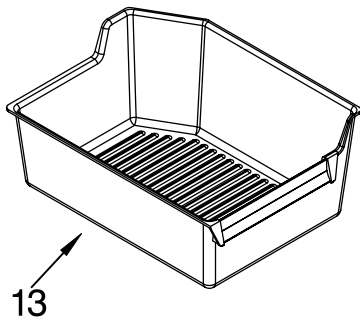

REFRIGERANT CHARGE

3.75 Ozs.
(R134A)

FOR ORDERING INFORMATION REFER TO PARTS PRICE LIST

ICEMAKER PARTS

For Model: ATF1822MRE01
(White)

ICEMAKER PARTS

For Model: ATF1822MRE01
(White)

Illus. No.	Part No.	DESCRIPTION
1	488878	Clamp, Tube
2	2181939	Insert, Tube
3	628379	Clip, Fuse
4	2181944	Tube Water
5	2210494	Valve Solenoid (Single)
6	2174755	Tube-Water Inlet
8	2174157	Cover
9	489442	Screw
10	W10122527	Mold & Heater Assembly (Also Order 542638 Silicone Grease)
11	628515	Cup, Water Fill
12	627843	Ejector
13	2182124	Ice Striper
14	2194712	Support
15	2315522	Retainer Thermostat
16	627985	Thermostat (Also Order 542369 Cement Alumilastic)
17	8533917	Screw
18	489276	Screw
19	627792	Shut Off Arm
20	2187464	Harness, Wiring
21	628320	Bracket
22	626680	Module Assembly (Includes Item 24)
23	489478	Screw
24	489136	Screw, 3-24 x 23/64
25	488208	Screw
26	489442	Screw, 8-18 x 1/2
27	627018	Nut-Compression
28	2154101	Clip-Fill Tube
100	W10122496	Icemaker, Complete Assembly

FOR ORDERING INFORMATION REFER TO PARTS PRICE LIST

SHELF PARTS

For Model: ATF1822MRE01
(White)

FREEZER

REFRIGERATOR

Illus. No.	Part No.	DESCRIPTION
1	2262654	Shelf, Ice Tray
2	2263641	Shelf
3	2222031	Crisper Cover
4	2256704	Crisper Pan
5	2261880	Pan, Meat
6	2256601	Holder, Meat Pan
7	2262441	Glass, Cover
8	2212446	Body, Humidity Control
9	2176222	Slide, Humidity Control
10	2328554	Crisper Pan Assy. (Includes Illus. 4, 8, 9 & 11)
11	2328555	Trim-Crisper Pan
12	2176356	Trim-Meat Pan
13	2166261	Pan-Ice Cube