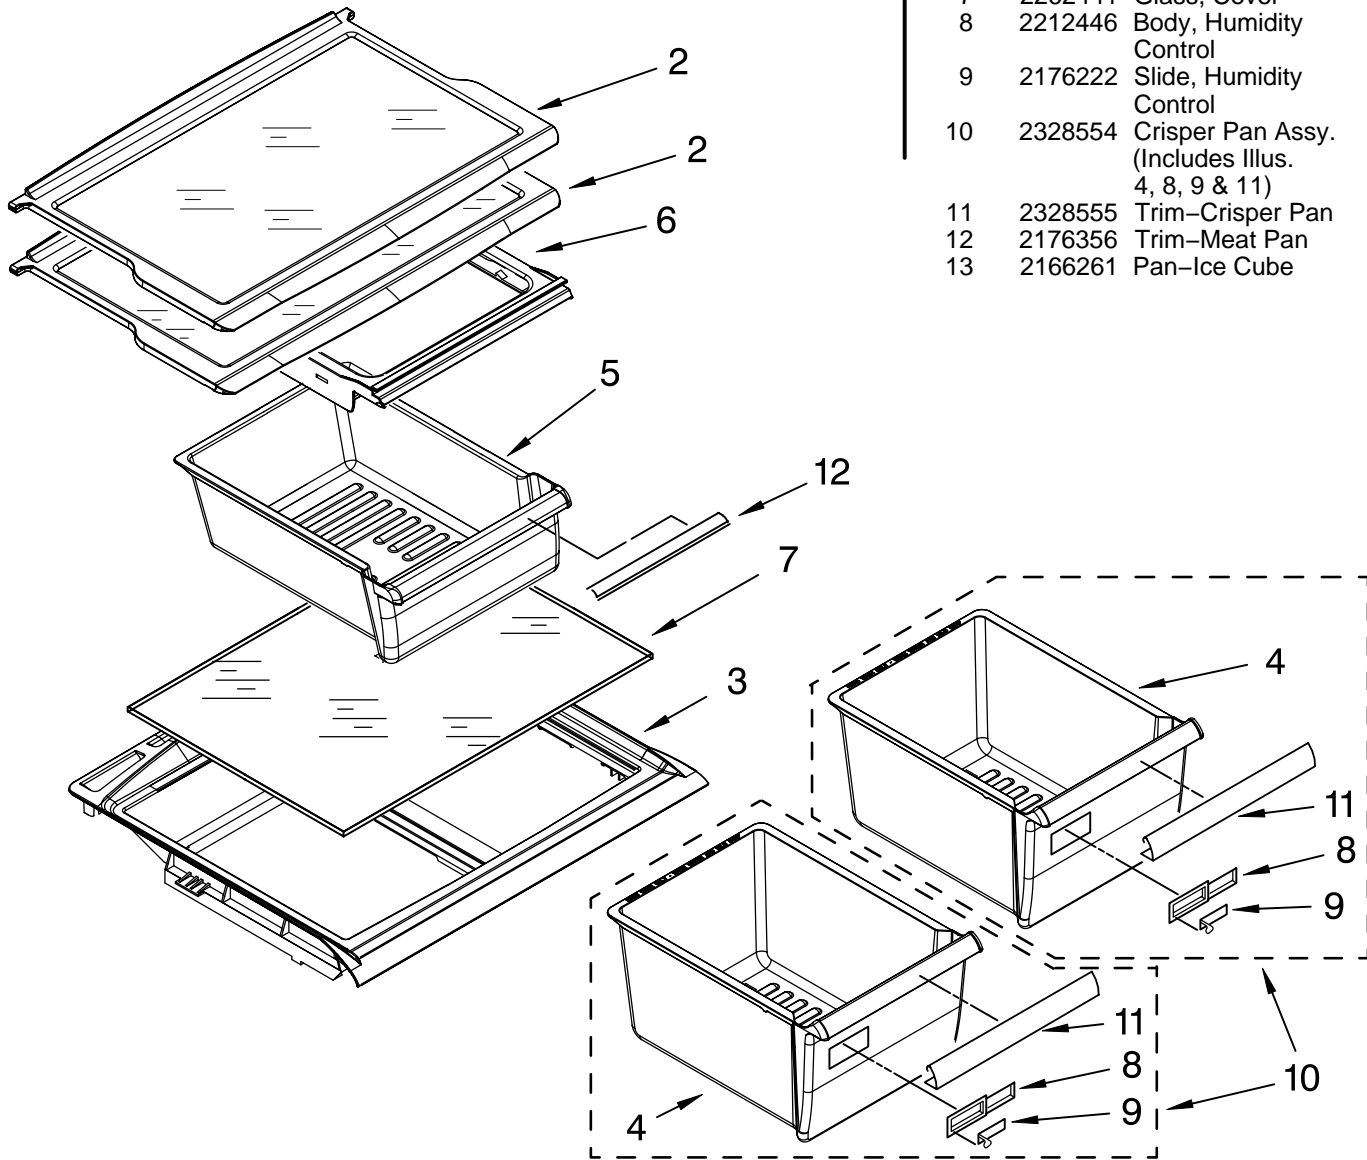

FOR ORDERING INFORMATION REFER TO PARTS PRICE LIST

SHELF PARTS

For Model: ATF1822MRE01
(White)

FREEZER

REFRIGERATOR

Illus. No.	Part No.	DESCRIPTION
1	2262654	Shelf, Ice Tray
2	2263641	Shelf
3	2222031	Crisper Cover
4	2256704	Crisper Pan
5	2261880	Pan, Meat
6	2256601	Holder, Meat Pan
7	2262441	Glass, Cover
8	2212446	Body, Humidity Control
9	2176222	Slide, Humidity Control
10	2328554	Crisper Pan Assy. (Includes Illus. 4, 8, 9 & 11)
11	2328555	Trim-Crisper Pan
12	2176356	Trim-Meat Pan
13	2166261	Pan-Ice Cube