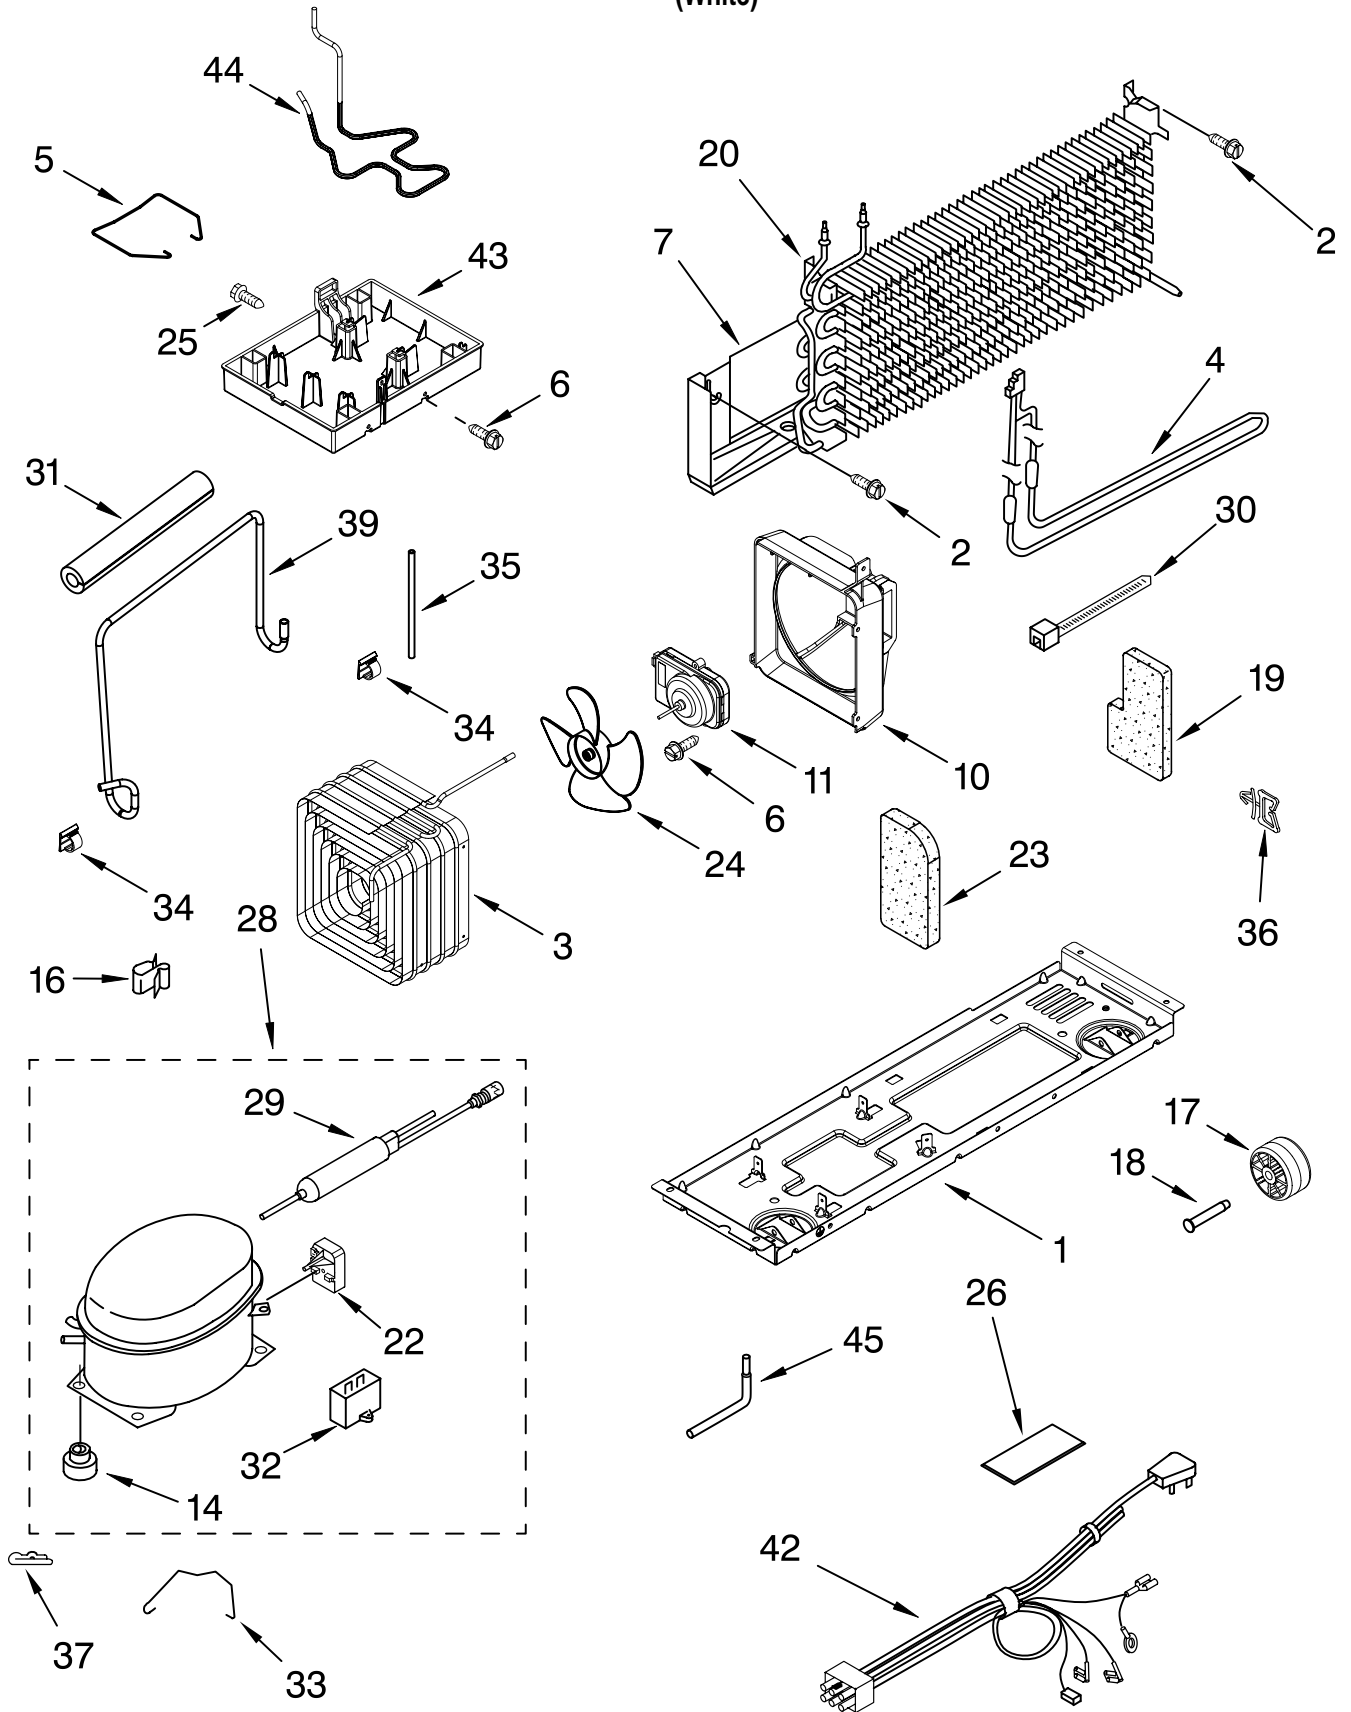

FOR ORDERING INFORMATION REFER TO PARTS PRICE LIST

LINER PARTS

For Model: ATF1822MRE01
(White)

FOR ORDERING INFORMATION REFER TO PARTS PRICE LIST

LINER PARTS

For Model: ATF1822MRE01
(White)

Illus. No.	Part No.	DESCRIPTION
1		Liner (Not A Serviceable Part)
2	939962	Rivet-Plastic
3	2183061	Cover, Air Diffuser
4	2303825	Control, Adaptive Defrost
5	489174	Screw
7	2265930	Wire Assembly Control Box
8	2162085	Socket, Light
9	2197404	Fan Support Bracket
10	2197405	Fan Mounting Bracket
11	2169142	Fan Blade
12	2263083	Control Box
13	2325701	Thermostat
14	489399	Screw
15	1118680	Thermostat Tube Barrier
16	2264669	Cover-Evaporator
17	2252970	Light Bulb
18	9791702	Light Shield
19	1118894	Rocker Arm Switch
21	2319442	Wiring-Freezer (Includes Item 33)
22	2202885	Control Knob
23	9790408	Air Tower
24	2197052	Hood And Foil Assembly
25	2261978	Cover, Air Return
26	2221992	Air Diffuser
28	2264462	Grommet-Motor
29	2262178	Screw
30	2201212	Evaporator Fan Motor
33	2266066	Defrost, BI-Metal
34	488693	Screw
36	489478	Screw

FOR ORDERING INFORMATION REFER TO PARTS PRICE LIST

UNIT PARTS

For Model: ATF1822MRE01
(White)

FOR ORDERING INFORMATION REFER TO PARTS PRICE LIST

UNIT PARTS

For Model: ATF1822MRE01
(White)

Illus. No.	Part No.	DESCRIPTION
1	W10127456	Support Plate, Compressor
2	489442	Screw
3	W10140200	Condenser
4	2176942	Heater, Defrost
5	2264835	Clip, Condenser
6	8533859	Screw
7	2319224	Heat Shield
10	2263929	Air Baffle
11	2188875	Motor, Condenser
14		Grommet
	2222084	Production
	4387558	Service
16	939054	Clip, Wire
17	2150304	Roller
18	2264756	Axle, Rivet
19	2262191	Wedge-Evaporator
20	2263920	Evaporator Assy.
22	W10128791	Start-Device Combination (Start Relay and Overload for Production Compressor Only)
23	2262192	Wedge-Evaporator
24	2264129	Fan Blade
25	2264841	Screw