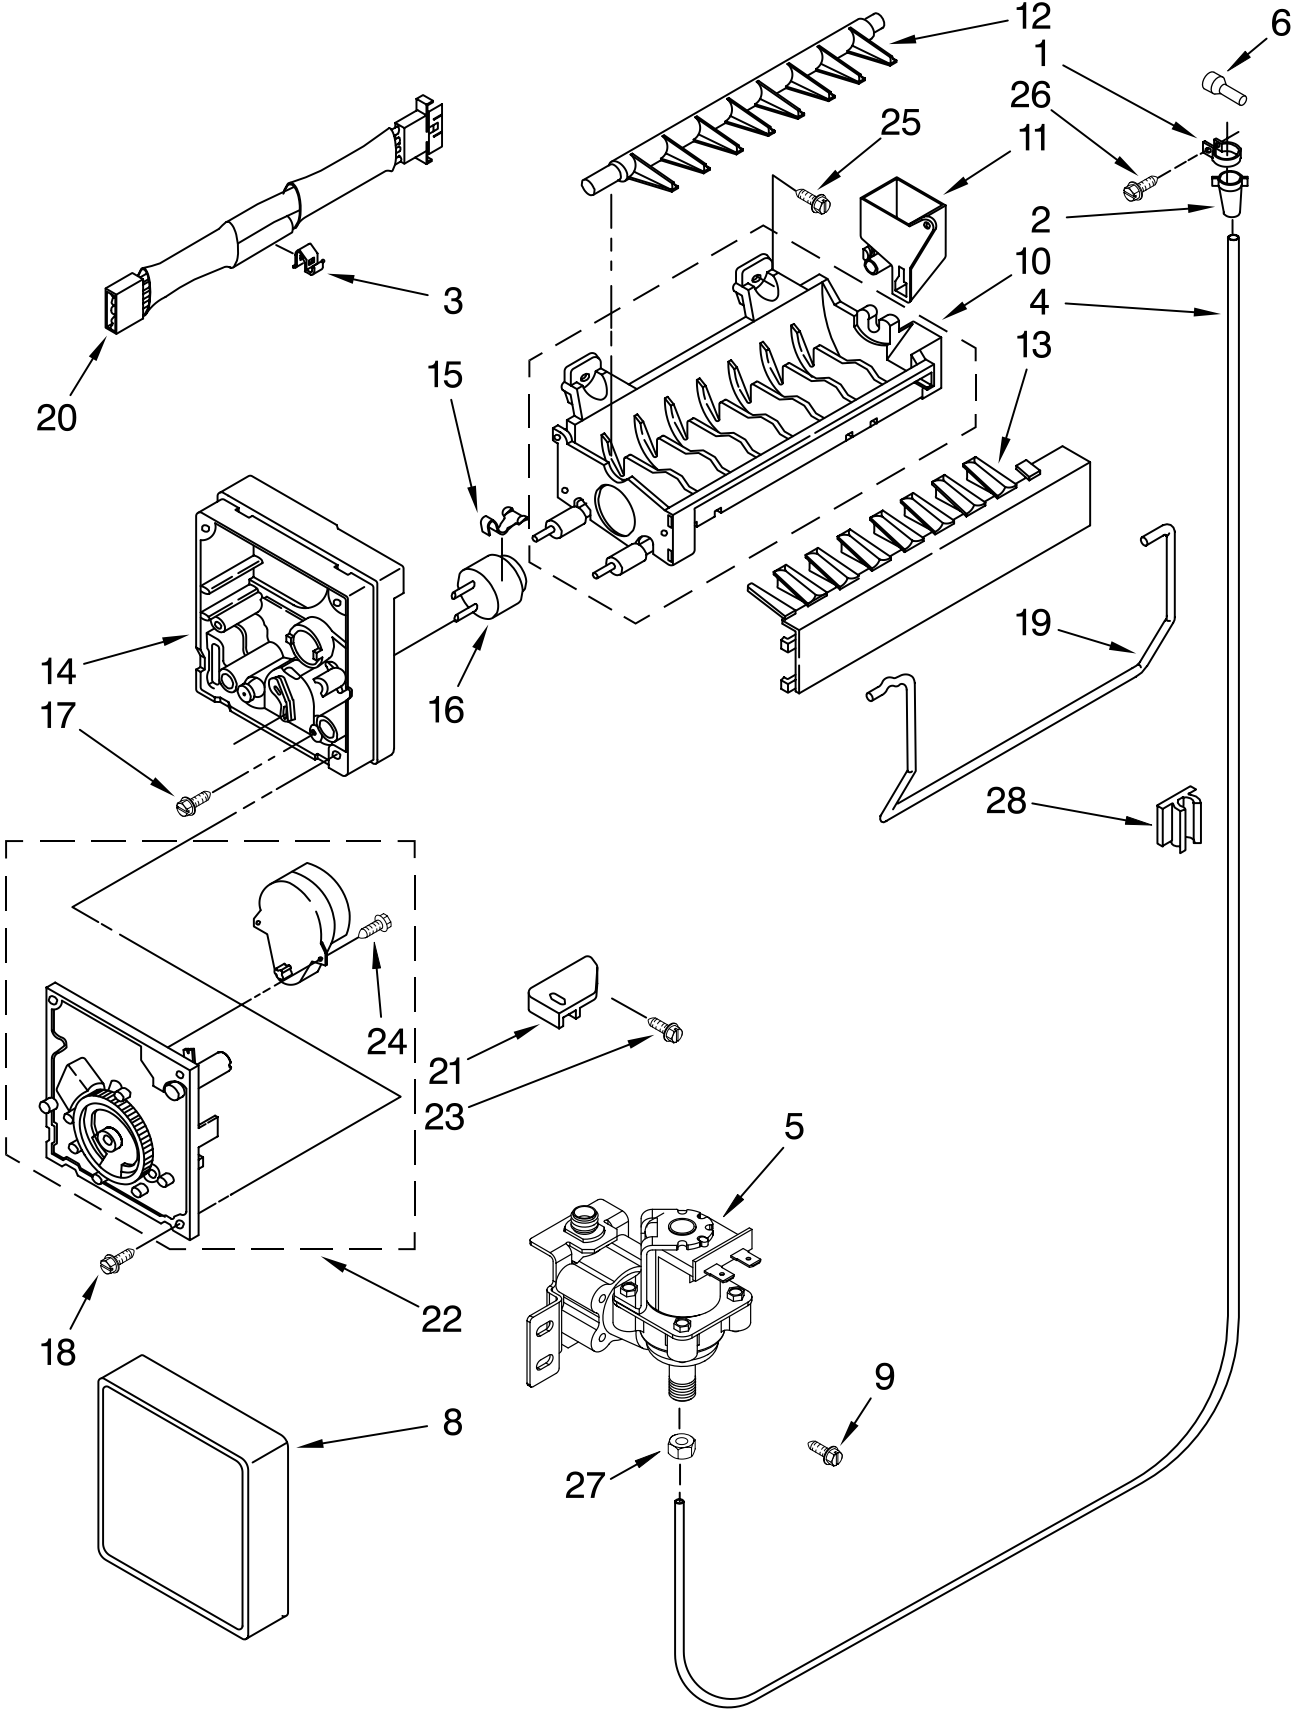

Illus. No.	Part No.	DESCRIPTION
26	2266360	Shield-Electrical
28	W10141544	Compressor (Includes Items 14, 29 & 32) (Also Order 482801 Installation Kit & 876765 Tube Kit)
29		Drier
	2317845	Service
30	2263990	Strap
31	2264838	Sleeve
32		Capacitator
	2264017	Production
	1118576	Service
33	W10141545	Bale Strap
34	1114718	Clip, Wiring
35	2264278	Tube, Drain
36	2266467	Clip-Harness
37	24364001	Clip, Compressor
39	W10140199	Extension, Tube-Heat
42	W10151677	Wire Assy. Unit
43	2263928	Evaporating Tray
44	W10140197	Tube, Discharge (Incl. Pre-Cooler)
45	W10140201	Tube, Process

Illus. No.	Part No.	DESCRIPTION
Following Parts Not Illustrated and Optional Parts Not Included		
	978025	Valve, Access (1/4")
	978026	Valve, Access (5/16")
	978027	Valve, Access (3/8")
	978028	Valve, Access (1/2")
	978029	Valve, Access (5/8")
	978030	Valve, Access (3/4")
	876764	Valve, Access (3/16")

REFRIGERANT CHARGE

3.75 Ozs.
(R134A)

FOR ORDERING INFORMATION REFER TO PARTS PRICE LIST

ICEMAKER PARTS

For Model: ATF1822MRE01
(White)

ICEMAKER PARTS

For Model: ATF1822MRE01
(White)

Illus. No.	Part No.	DESCRIPTION
1	488878	Clamp, Tube
2	2181939	Insert, Tube
3	628379	Clip, Fuse
4	2181944	Tube Water
5	2210494	Valve Solenoid (Single)
6	2174755	Tube-Water Inlet
8	2174157	Cover
9	489442	Screw
10	W10122527	Mold & Heater Assembly (Also Order 542638 Silicone Grease)
11	628515	Cup, Water Fill
12	627843	Ejector
13	2182124	Ice Striper
14	2194712	Support
15	2315522	Retainer Thermostat
16	627985	Thermostat (Also Order 542369 Cement Alumilastic)
17	8533917	Screw
18	489276	Screw
19	627792	Shut Off Arm
20	2187464	Harness, Wiring
21	628320	Bracket
22	626680	Module Assembly (Includes Item 24)
23	489478	Screw
24	489136	Screw, 3-24 x 23/64
25	488208	Screw
26	489442	Screw, 8-18 x 1/2
27	627018	Nut-Compression
28	2154101	Clip-Fill Tube
100	W10122496	Icemaker, Complete Assembly