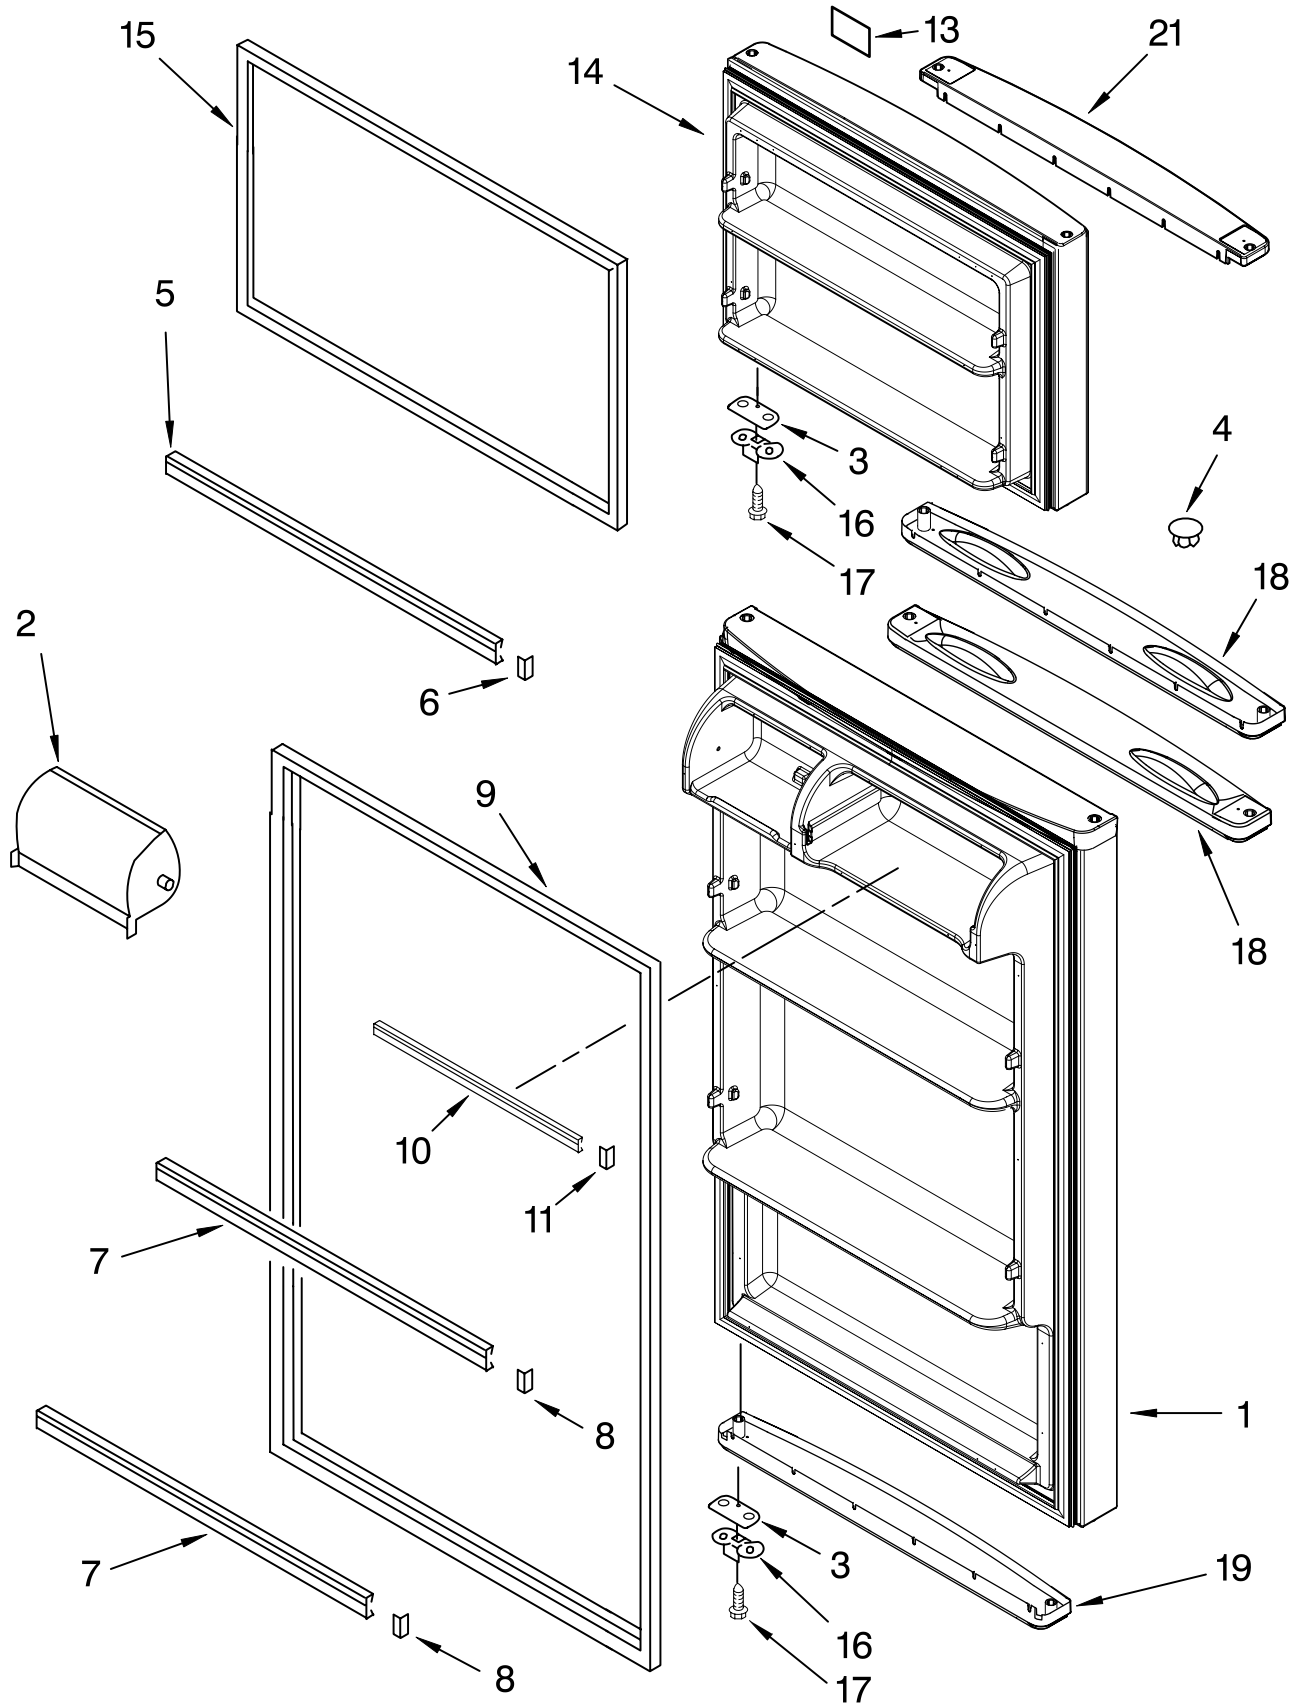

Following May Be Purchased

DO-IT-YOURSELF REPAIR MANUALS

	677969	Do-It-Yourself Manual Ref./ Frz.
2	2261963	Hinge (Top)
3	2324094	Roller-Front
4	2213360	Cover, Hinge
5		Center Rail (Not a Serviceable Part)
6		Cabinet (Not a Serviceable Part)
7	489442	Screw
8	489385	Clamp-Tube
9	2222100	Screw
10	2266389	Cover, Unit
11	2266506	Spacer-Back-CB
12	549193	Clamp-Cord
15	489497	Screw
16	2166086	Hinge, Center
17	2166043	Shim, Hinge Center
18	2221926	Hinge Butt
19	9791682	Hinge-Pin (Bottom)
20	3428970	Screw
21	2201567	Shim, Bottom Hinge
22	2174760	Fitting, Water Tube
23	2201012	Hole Plug (6)
24	1106508	Seal
25	2262176	Screw
26	2166003	Corner Filler
27	487576	Washer
29	489341	Washer
30	488296	Washer

FOR ORDERING INFORMATION REFER TO PARTS PRICE LIST

DOOR PARTS

For Model: ATF1822MRE01
(White)

FOR ORDERING INFORMATION REFER TO PARTS PRICE LIST

DOOR PARTS

For Model: ATF1822MRE01
(White)

Illus. No.	Part No.	DESCRIPTION
1	W10153823	Refrigerator Door (Includes Illus. 9)
2	2207942	Door Compartment
3	2258681W	Shim, Door Stop
4	2212648	Hole Plug
5	2266727	Trim, Door Shelf (Narrow)
6	2156003	Endcap, Trim
7	2266738	Trim, Door Shelf (Wide)
8	2195916	Endcap, Trim
9	2264727	Door Gasket, Magnetic
10	2266729	Trim, Door
11	2156007	Plug, Trim
13	2325418	Nameplate—Amana
14	W10162670	Freezer Door (Includes Illus. 15)
15	2264726	Door Gasket, Magnetic
16	2189202	Bracket, Door Stop
17	8533904	Screw
18	2265645W	Endcap, Handle
19	2265647W	Endcap, Bottom
21	2265644W	Endcap, Top