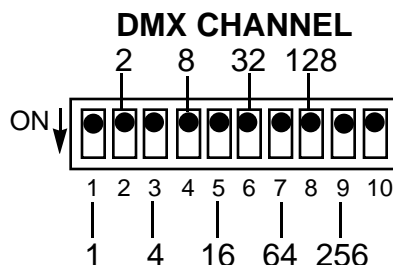

**To replace lamp;** unscrew knobs on lamp replacement hatch on the center front of the fixture. Replace bulb; reassemble.

For service contact your *American DJ®* dealer.

# TEMPEST II™ Instructions CONT.

The Tempest II™ is now Linkable with Master / Slave capability! To use this function set the MASTER unit dipswitch #10 on. Then connect with the XLR Cable using the Female XLR to the second unit input Male XLR, Turn all dipswitches off on the SLAVE unit. and it will respond the same as the first unit.

Each # above has an ADDRESS based on binary code.

- #1 ADDRESS is 1
- #2 " " 2
- #3 " " 4
- #4 " " 8
- #5 " " 16
- #6 " " 32
- #7 " " 64
- #8 " " 128
- #9 " " 256

#10 is not used with DMX but to select Master / Slave ALWAYS SET THE ADDRESS ONE LESS THAN THE CHANNEL WANTED.