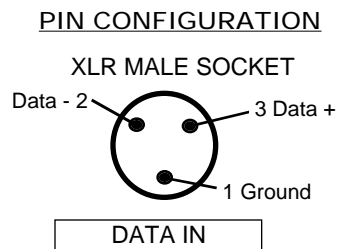

TEMPEST II™ Instructions CONT.

The Tempest II™ is now Linkable with Master / Slave capability! To use this function set the MASTER unit dipswitch #10 on. Then connect with the XLR Cable using the Female XLR to the second unit input Male XLR, Turn all dipswitches off on the SLAVE unit. and it will respond the same as the first unit.

In addition you can select the program you want by using a DMX 512 Controller. The values needed are in Chart ONE below. The Tempest II™ uses 1 channel to control program selection. Please select the starting address by using the dip switches.

CHART ONE

Value	Result
0-7	Blackout
8-15	Program 1
16-23	Program 2
24-31	Program 3
32-39	Program 4
40-47	Program 5
48-55	Program 6
56-63	Program 7
64-71	Program 8
72-79	Program 9
80-87	Program 10
88-95	Program 11
96-103	Program 12
104-111	Program 13
112-119	Program 14
120-127	Program 15
128-135	Program 16
136-143	Program 17
144-151	Program 18
152-159	Program 19
160-167	Program 20
168-175	Program 21
176-183	Program 22
184-191	Program 23
192-199	Program 24
200-207	Program 25
208-215	Program 26
216-223	Program 27
224-231	Program 28
232-255	Random Programs

Each # above has an ADDRESS based on binary code.

- #1 ADDRESS is 1
- #2 " " 2
- #3 " " 4
- #4 " " 8
- #5 " " 16
- #6 " " 32
- #7 " " 64
- #8 " " 128
- #9 " " 256

#10 is not used with DMX but to select Master / Slave ALWAYS SET THE ADDRESS ONE LESS THAN THE CHANNEL WANTED.

You set the ADDRESS wanted by COMBINING the Dipswitches.

EXAMPLE:

Set ADDRESS at 0 to start at CHANNEL 1
(all Dipswitches OFF)

Set ADDRESS for 21 to start at CHANNEL 22 Dipswitches # 1 = 1	Set ADDRESS for 201 to start at CHANNEL 202 Dipswitches # 1 = 1
3 = 4	4 = 8
<u>5 = 16</u>	7 = 64
= 21	<u>8 = 128</u>
	= 201

American DJ® LOS ANGELES, CA. 90058