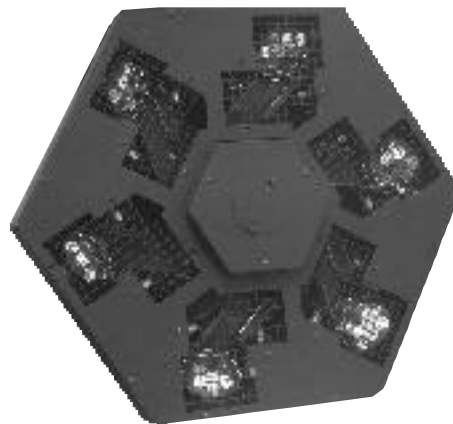

# Tempest II/AS™

Featuring the GE Arcstream Lamp  
With master/slave capabilities!

### SPECIFICATIONS:

Lamp: ZB-AS-150 - 150W  
GE Arcstream 6,000 hr.  
4,200K  
Power: 110V/60Hz  
Optics: High Quality Glass Lenses  
Ventilation: Fan Cooled  
Working Position: Any  
Weight: 53 lbs.  
Size: 27.5" x 27.5" x 8.5"