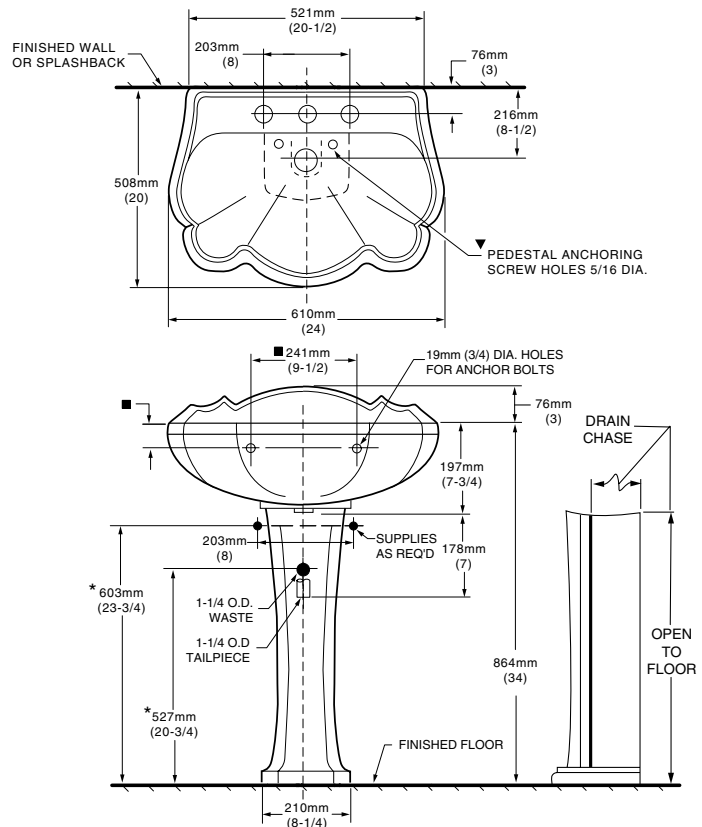

REPERTOIRE™ PEDESTAL SINK

- Traditional-styled basin with backsplash and matching pedestal
- Made from vitreous china
- Rear overflow
- Supplied with mounting kit
- Faucet ledge (faucet not included)

- ☐ **0240.800** Faucet holes on 8" (203mm) centers (Illustrated)
- ☐ **0240.400** Faucet holes on 4" (102mm) centers
- ☐ **0240.100** Center hole only

Nominal Dimensions:

610 x 559 x 864mm
(24" x 20" x 34")

Separate Components:

- ☐ **0240.008** Pedestal top-8" (203mm) centers
- ☐ **0240.004** Pedestal top-4" (102mm) centers
- ☐ **0240.001** Pedestal top-center hole only
- ☐ **733500-400** Pedestal only

Bowl sizes:

533mm (21") wide
305mm (12") front to back
152mm (6") deep

Compliance Certifications -

Meets or Exceeds the Following Specifications:

- ASME A112.19.2M for Vitreous China Fixtures

To Be Specified:

- ☐ Color: ☐ White ☐ Bone ☐ Linen
- ☐ Silver ☐ Fawn Beige ☐ Black
- ☐ Faucet*:
- ☐ Faucet Finish:
- ☐ Supplies:
- ☐ 1-1/4" Trap:

* See faucet section for additional models available

NOTES:

* DIMENSIONS SHOWN FOR LOCATION OF SUPPLIES AND "P" TRAP ARE SUGGESTED.

▼ PEDESTAL ANCHORING SCREWS NOT INCLUDED.

■ SUITABLE FOR REINFORCEMENT ONLY. ACTUAL DIMENSIONS MUST BE TAKEN FROM FIXTURE.

FITTINGS NOT INCLUDED AND MUST BE ORDERED SEPARATELY. PROVIDE SUITABLE REINFORCEMENT FOR ALL WALL SUPPORTS. INSTALLATION INSTRUCTIONS SUPPLIED WITH LAVATORY.

IMPORTANT: Dimensions of fixtures are nominal and may vary within the range of tolerances established by ANSI Standard A112.19.2. These measurements are subject to change or cancellation. No responsibility is assumed for use of superseded or voided pages.