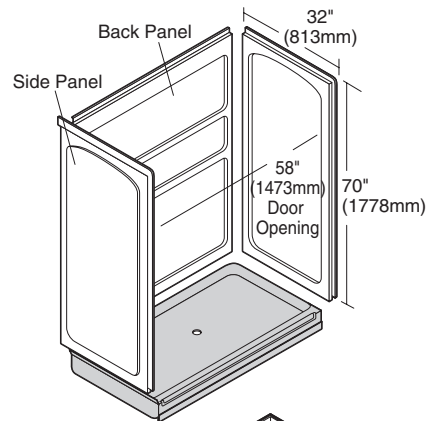

ACRYLUX 60" x 32" SHOWER KIT

Shower Kit With Walls:

- ☐ 6032Y1K.ST-R Shower Kit With Walls, Right Drain
- ☐ 6032Y1K.ST-L Shower Kit With Walls, Left Drain
- ☐ 6032Y1K.ST-C Shower Kit With Walls, Center Drain

Includes the following components:

Shower Base Features:

- 6032Y1.ST-R/L/C Shower Base
- High-gloss acrylic-capped ABS with fiberglass reinforcement
- Single threshold with tiling flange

Nominal Dimensions:

59-7/8" x 31-1/4" x 5-1/8"
(1521 x 794 x 130mm)

Door Features:

- 6000Y1.STE5.213 By-Pass Bath Door
- Tempered safety glass
- Silver Shine frame finish
- Rain privacy glass

Nominal Dimensions:

57-1/2" to 59-1/2" x 65-7/8"
(1461 to 1511 x 1673mm)

Wall Set Features:

- 6032Y1.SW Bath Wall Set
- High-gloss acrylic-capped ABS with fiberglass reinforcement
- Mounts directly to studs
- Caulk-less installation

Nominal Dimensions:

60" x 32" x 70" tall
(1524 x 813 x 1778mm)

Shower Kit Without Walls:

- ☐ 6032Y1KB.ST-R Shower Kit Without Walls, Right Drain
- ☐ 6032Y1KB.ST-L Shower Kit Without Walls, Left Drain
- ☐ 6032Y1KB.ST-C Shower Kit Without Walls, Center Drain

- Same as above but without wall set

Compliance Certifications -

Meets or Exceeds the Following Specifications:

- ANSI Z97 for Safety Glazing Materials
- ANSI Z124.1.2 for Plastic Bathtubs and Shower Units
- ASTM E162 for Flammability
- NFPA 258 for Smoke Density