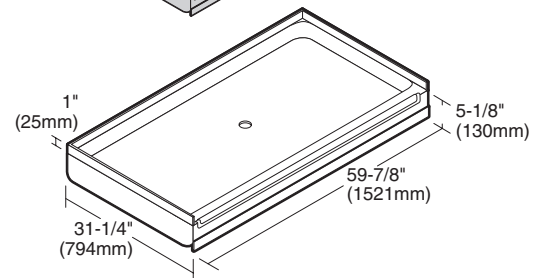

ACRYLUX 60" x 32" SHOWER KIT

Shower Kit With Walls:

- ☐ 6032Y1K.ST-R Shower Kit With Walls, Right Drain
- ☐ 6032Y1K.ST-L Shower Kit With Walls, Left Drain
- ☐ 6032Y1K.ST-C Shower Kit With Walls, Center Drain

Includes the following components:

Shower Base Features:

- 6032Y1.ST-R/L/C Shower Base
- High-gloss acrylic-capped ABS with fiberglass reinforcement
- Single threshold with tiling flange

Nominal Dimensions:

59-7/8" x 31-1/4" x 5-1/8"
(1521 x 794 x 130mm)

Door Features:

- 6000Y1.STE5.213 By-Pass Bath Door
- Tempered safety glass
- Silver Shine frame finish
- Rain privacy glass

Nominal Dimensions:

57-1/2" to 59-1/2" x 65-7/8"
(1461 to 1511 x 1673mm)

Wall Set Features:

- 6032Y1.SW Bath Wall Set
- High-gloss acrylic-capped ABS with fiberglass reinforcement
- Mounts directly to studs
- Caulk-less installation

Nominal Dimensions:

60" x 32" x 70" tall
(1524 x 813 x 1778mm)

Shower Kit Without Walls:

- ☐ 6032Y1KB.ST-R Shower Kit Without Walls, Right Drain
- ☐ 6032Y1KB.ST-L Shower Kit Without Walls, Left Drain
- ☐ 6032Y1KB.ST-C Shower Kit Without Walls, Center Drain

- Same as above but without wall set

Compliance Certifications -

Meets or Exceeds the Following Specifications:

- ANSI Z97 for Safety Glazing Materials
- ANSI Z124.1.2 for Plastic Bathtubs and Shower Units
- ASTM E162 for Flammability
- NFPA 258 for Smoke Density