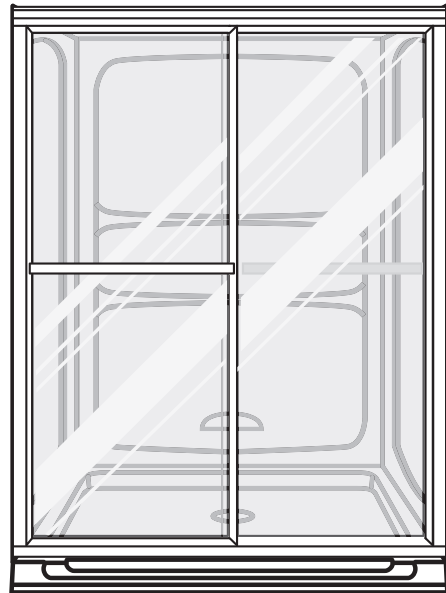

ACRYLUX 60" x 32" SHOWER KIT

Shower Kit With Walls:

- ☐ 6032Y1K.ST-R Shower Kit With Walls, Right Drain
- ☐ 6032Y1K.ST-L Shower Kit With Walls, Left Drain
- ☐ 6032Y1K.ST-C Shower Kit With Walls, Center Drain

Includes the following components:

Shower Base Features:

- 6032Y1.ST-R/L/C Shower Base
- High-gloss acrylic-capped ABS with fiberglass reinforcement
- Single threshold with tiling flange

Nominal Dimensions:

59-7/8" x 31-1/4" x 5-1/8"
(1521 x 794 x 130mm)

Door Features:

- 6000Y1.STE5.213 By-Pass Bath Door
- Tempered safety glass
- Silver Shine frame finish
- Rain privacy glass

Nominal Dimensions:

57-1/2" to 59-1/2" x 65-7/8"
(1461 to 1511 x 1673mm)

Wall Set Features:

- 6032Y1.SW Bath Wall Set
- High-gloss acrylic-capped ABS with fiberglass reinforcement
- Mounts directly to studs
- Caulk-less installation

Nominal Dimensions:

60" x 32" x 70" tall
(1524 x 813 x 1778mm)

Shower Kit Without Walls:

- ☐ 6032Y1KB.ST-R Shower Kit Without Walls, Right Drain
- ☐ 6032Y1KB.ST-L Shower Kit Without Walls, Left Drain
- ☐ 6032Y1KB.ST-C Shower Kit Without Walls, Center Drain

- Same as above but without wall set

Compliance Certifications -

Meets or Exceeds the Following Specifications:

- ANSI Z97 for Safety Glazing Materials
- ANSI Z124.1.2 for Plastic Bathtubs and Shower Units
- ASTM E162 for Flammability
- NFPA 258 for Smoke Density