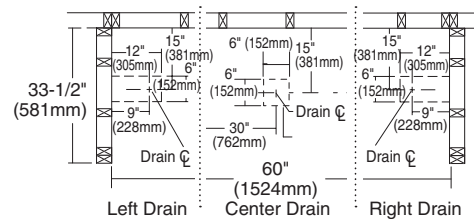

STUD LAYOUT