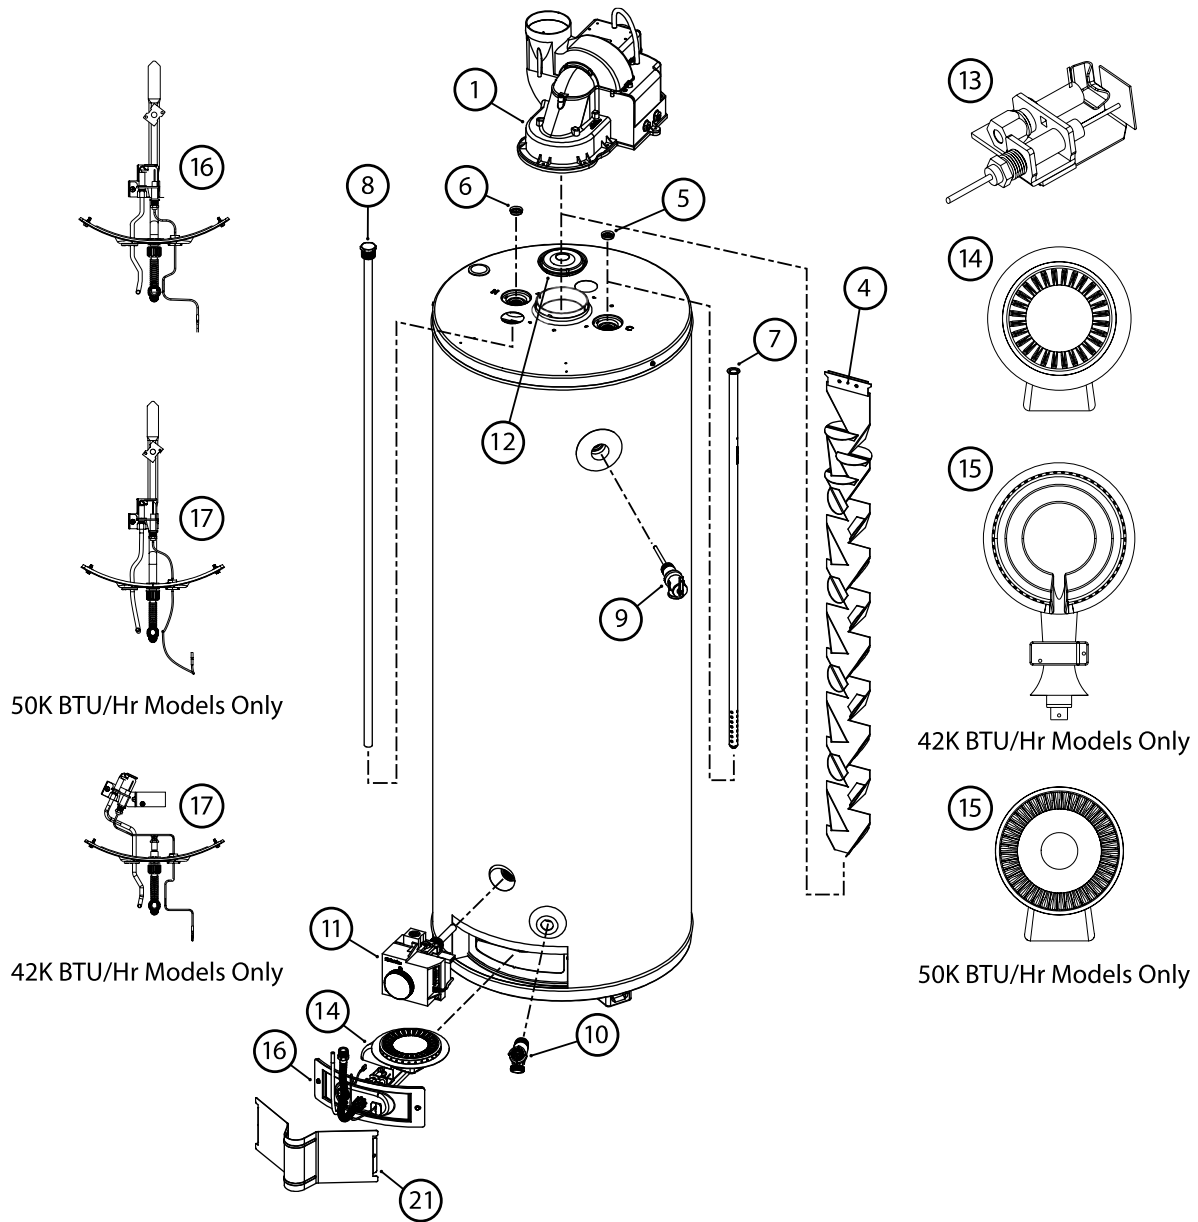

POWERFLEX®

**Power Vent &
Power Direct Vent
Replacement Parts**

Repair Parts Illustration

Repair Parts List

No.	Part Name and Description	No.	Part Name and Description
1	Blower	12	Restrictor Plate
2	Inlet Pressure Switch (not pictured)	13	Pilot Assembly - Natural Gas/LP Gas
3	Outlet Pressure Switch (not pictured)	14	Natural Gas Burner
4	Flue Baffle	15	LP Gas Burner
5	Heat Trap (cold)	16	Manifold Door Assembly - Natural Gas
6	Heat Trap (hot)	17	Manifold Door Assembly - LP Gas
7	Cold Water Dip Tube	18	Two Piece Wire Connector with Retainer Clip (not shown)
8	Anode Rod	19	Manifold Door Gasket
9	Temperature and Pressure Valve	20	Viewport Assembly
10	Drain Valve	21	Outer Door
11	Gas Valve/Thermostat		

FVIR POWERFLEX® and POWERFLEX DIRECT™

Models PVG & PDVG -40T42, -50T42, & -50T60

Item Number	Description	Part Number
1	Blower [PVG-40T42]	6910774
1	Blower [PVG-50T42]	6910776
1	Blower [PVG-50T60]	6910775
1	Blower [PDVG -40T42 & 50T42]	6910772
1	Blower [PDVG-50T60]	6910773
2	Inlet Pressure Switch [PDVG -40T42 & 50T42]	3210545
3	Outlet Pressure Switch [PDVG -40T42 & 50T42]	3210546
2&3	Inlet/Outlet Pressure Switch [PDVG-50T60]	3210601
3	Outlet Pressure Switch [PVG-40T42]	3210583
3	Outlet Pressure Switch [PVG-50T42]	3210600
3	Outlet Pressure Switch [PVG-50T60]	3210584
5&6	Heat Traps	6900429
8	Anode Rod	4710182
9	Temperature and Pressure Relief Valve	6905041
10	Drain Valve	6900764
11	Gas Valve - Natural Gas	6910782
11	Gas Valve - Propane (LP) Gas	6910783
11	Gas Valve - Cover	3210585
13	Pilot Assembly - Natural Gas	6910784
13	Pilot Assembly - Propane (LP) Gas	6910785
16	Manifold Door Assembly - Natural Gas 40-Gallon	6910777
16	Manifold Door Assembly - Natural Gas 50-Gallon	6910779
17	Manifold Door Assembly - L.P. Gas [40T42]	6910778
17	Manifold Door Assembly - L.P. Gas [50T42]	6910780
17	Manifold Door Assembly - L.P. Gas [50T60]	6910781
19	Manifold Door Gasket	6910424
N/A	Reducer - 3" x 2" PVC	4710869