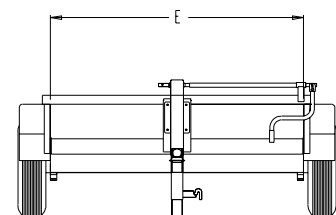

6 T Equipment Pipe Rail Series

• G.V.W.R. - 12,000 #	• Axles - 2-6,000 # cambered brake axles
• G.A.W.R.(Each Axle) - 6,000 #	• Suspension - Slipper spring with equalizer
• Coupler - 2 - 5/16" adjustable	• Tires - ST 235 / 80R 16" load range D
• Safety Chain - 3/8" grade 43 with hooks	• Wheel - 16" 8 bolt white spoke
• Jack - 10,000 # drop leg	• Deck - 2" pressure treated pine
• Frame - 5" angle w/ H.D.2 1/2" pipe rail	• Lights - D.O.T. stop, tail, turn, and clearance
• Crossmembers - 3" channel	• Elec. plug - 7-way RV
• Fenders - 10"x72" diamond plate with backs	• Paint - high solids acrylic enamel
• Tongue - 6" channel wrap around	• Ramps - 4' fold down
• Bed width - 81"	• Sealed modular wiring harness

Standard Features

Optional Features

• 16" white spoke	• Steel deck
• Pressure treated decking	• 48" split gate
• Light protectors	• Self cleaning dovetail
• Electric breakaway	• D-Rings
• E-Z Lube axles	

Dimensions

Length	A	B	C	D	E
12'	144"	95.5"	43"	25"	81"
14'	168"	107.5"	43"	25"	81"
16'	192"	119.5"	43"	25"	81"
18'	216"	131.5"	43"	25"	81"
20'	240"	143.5"	43"	25"	81"
22'	264"	155.5"	43"	25"	81"

Free Manuals Download Website