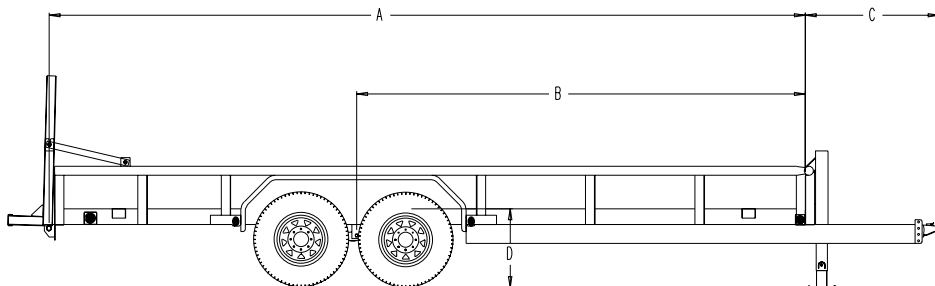

6 T Equipment Pipe Rail Series

• G.V.W.R. - 12,000 #	• Axles - 2-6,000 # cambered brake axles
• G.A.W.R.(Each Axle) - 6,000 #	• Suspension - Slipper spring with equalizer
• Coupler - 2 - 5/16" adjustable	• Tires - ST 235 / 80R 16" load range D
• Safety Chain - 3/8" grade 43 with hooks	• Wheel - 16" 8 bolt white spoke
• Jack - 10,000 # drop leg	• Deck - 2" pressure treated pine
• Frame - 5" angle w/ H.D.2 1/2" pipe rail	• Lights - D.O.T. stop, tail, turn, and clearance
• Crossmembers - 3" channel	• Elec. plug - 7-way RV
• Fenders - 10"x72" diamond plate with backs	• Paint - high solids acrylic enamel
• Tongue - 6" channel wrap around	• Ramps - 4' fold down
• Bed width - 81"	• Sealed modular wiring harness

Standard Features

Optional Features

• 16" white spoke	• Steel deck
• Pressure treated decking	• 48" split gate
• Light protectors	• Self cleaning dovetail
• Electric breakaway	• D-Rings
• E-Z Lube axles	

Dimensions

Length	A	B	C	D	E
12'	144"	95.5"	43"	25"	81"
14'	168"	107.5"	43"	25"	81"
16'	192"	119.5"	43"	25"	81"
18'	216"	131.5"	43"	25"	81"
20'	240"	143.5"	43"	25"	81"
22'	264"	155.5"	43"	25"	81"

Free Manuals Download Website