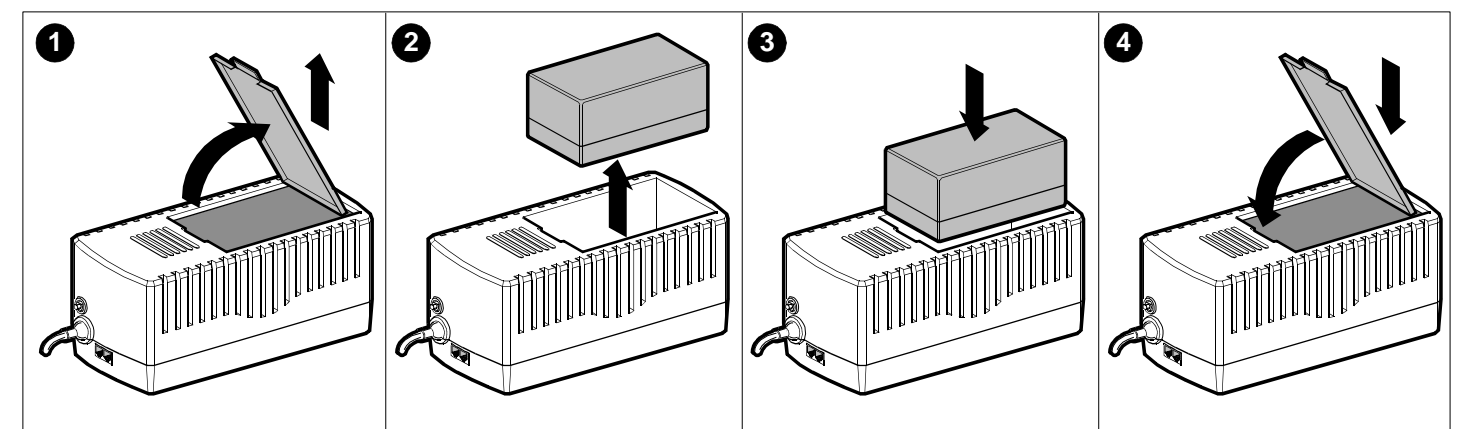

Back-UPS[®] RS/XS 1000 (RBC32) and 1500 (RBC33)

120V SurgeArrest[®] BE325 Surge Protector + Battery (RBC47)

230V SurgeArrest BE325 Surge Protector + Battery Backup (RBC47)

Back-UPS RS/XS 800, CNB750, CNB950 (RBC32)

CNB325 Surge Protector + Battery Backup (RBC47)

Smart-UPS® SC 1000 (RBC33)

Free Manuals Download Website

<http://myh66.com>

<http://usermanuals.us>

<http://www.somanuals.com>

<http://www.4manuals.cc>

<http://www.manual-lib.com>