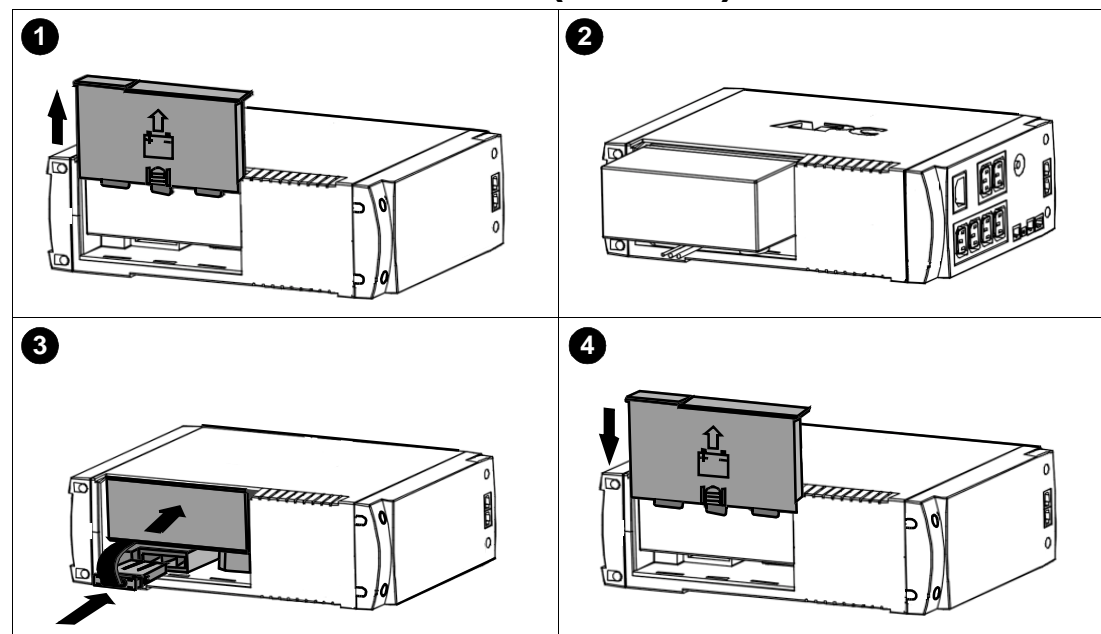

Back-UPS[®] RS/XS 1000 (RBC32) and 1500 (RBC33)

120V SurgeArrest[®] BE325 Surge Protector + Battery (RBC47)

230V SurgeArrest BE325 Surge Protector + Battery Backup (RBC47)

Back-UPS RS/XS 800, CNB750, CNB950 (RBC32)

CNB325 Surge Protector + Battery Backup (RBC47)

Smart-UPS® SC 1000 (RBC33)

Free Manuals Download Website

<http://myh66.com>

<http://usermanuals.us>

<http://www.somanuals.com>

<http://www.4manuals.cc>

<http://www.manual-lib.com>