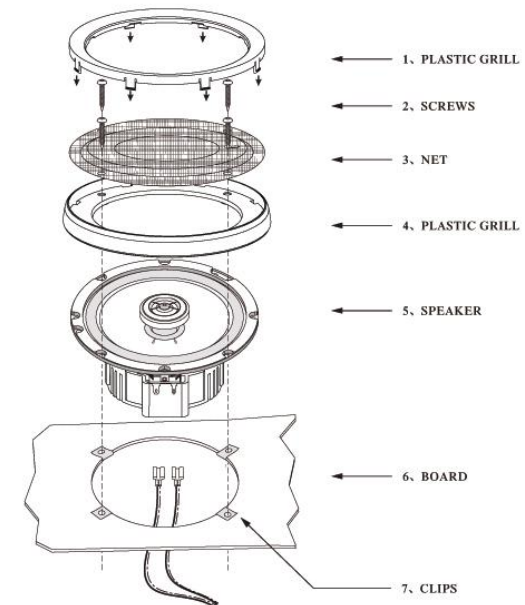

THE INSTALL

ARC Audio's Foose Design coaxial speakers are designed to fit most vehicles without modification. Some locations will require cutting to obtain a proper fit.

1. Remove the interior panel to expose the stock speaker. It may take some time to find and remove all the clip and screws to remove this panel.
2. Remove the stock speaker and disconnect it from the wiring.
3. Check the fit with the new speaker. Make sure that all the door and window hardware will clear the larger magnet.
4. You may have to trim some material from around or behind to speaker.
5. Connect the stock speaker wires to the new speaker.
Tip: Use a 9V battery and quickly touch it to the terminals of the stock speaker. If the cone moves out the + of the battery is on the + of the speaker. If you noted the color of wire connected to this terminal then you now the + speaker wire.
6. Install the speaker in the location. You may have to drill new holes to secure the speaker.
7. Reinstall the panel. Congratulations you finished and ready to enjoy your new system.