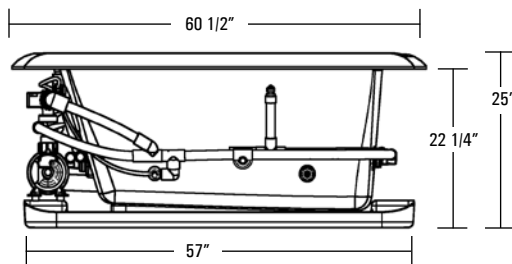

CENTURY 50 MOTIF

AQUATIC

CENTURY SERIES MODEL # AI6036RC50 / AI32AIR6036TO (Tub Only)

Rough-In Plumbing Measurements

SPECIFICATIONS:

GENERAL SPECIFICATIONS:

| | |
|---------------------|------------------------------|
| Tub Size | 60 1/2" x 36 1/2" x 25" |
| | 153.7 cm x 92.7 cm x 63.5 cm |
| Bathing Well | 37 1/2" long |
| | 19" wide |
| | 22 3/4" interior depth |
| Maximum Water Depth | 17 3/4" |
| Shipping Weight | 206 lbs. / 93 kg |
| Tub Weight Filled | 749 lbs. / 340 kg |
| Tub Only Weight | 95 lbs. / 43 kg |
| Weight w/Equipment | 136 lbs. / 62 kg |
| Gallons to Overflow | 74 gal. / 281 L |
| Gallons to Operate | 55 gal. / 208 L |