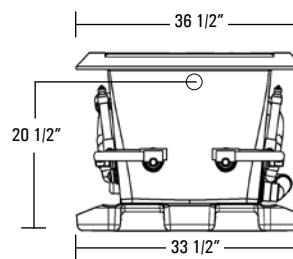

CENTURY 50 MOTIF

AQUATIC

CENTURY SERIES MODEL # AI6036RC50 / AI32AIR6036TO (Tub Only)

Rough-In Plumbing Measurements

SPECIFICATIONS:

GENERAL SPECIFICATIONS:

| | |
|---------------------|------------------------------|
| Tub Size | 60 1/2" x 36 1/2" x 25" |
| | 153.7 cm x 92.7 cm x 63.5 cm |
| Bathing Well | 37 1/2" long |
| | 19" wide |
| | 22 3/4" interior depth |
| Maximum Water Depth | 17 3/4" |
| Shipping Weight | 206 lbs. / 93 kg |
| Tub Weight Filled | 749 lbs. / 340 kg |
| Tub Only Weight | 95 lbs. / 43 kg |
| Weight w/Equipment | 136 lbs. / 62 kg |
| Gallons to Overflow | 74 gal. / 281 L |
| Gallons to Operate | 55 gal. / 208 L |