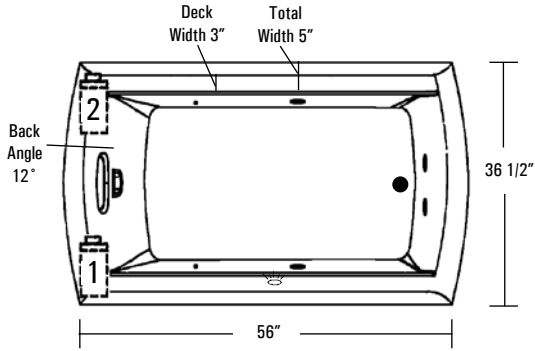

CENTURY 50 MOTIF

AQUATIC

CENTURY SERIES MODEL # AI6036RC50 / AI32AIR6036TO (Tub Only)

Rough-In Plumbing Measurements

SPECIFICATIONS:

GENERAL SPECIFICATIONS:

| | |
|---------------------|------------------------------|
| Tub Size | 60 1/2" x 36 1/2" x 25" |
| | 153.7 cm x 92.7 cm x 63.5 cm |
| Bathing Well | 37 1/2" long |
| | 19" wide |
| | 22 3/4" interior depth |
| Maximum Water Depth | 17 3/4" |
| Shipping Weight | 206 lbs. / 93 kg |
| Tub Weight Filled | 749 lbs. / 340 kg |
| Tub Only Weight | 95 lbs. / 43 kg |
| Weight w/Equipment | 136 lbs. / 62 kg |
| Gallons to Overflow | 74 gal. / 281 L |
| Gallons to Operate | 55 gal. / 208 L |