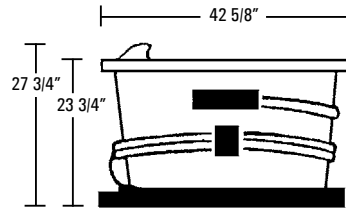

*Available without fast-fill waterfall spout.

Rough-In Plumbing Measurements

SPECIFICATIONS:

GENERAL SPECIFICATIONS:

Tub Size	66 5/8" x 42 5/8" x 27 3/4" 169 cm x 108 cm x 70 cm
Bathing Well	43" long 28" wide 22 1/2" interior depth
Shipping Weight	245 lbs. / 111 kg
Tub Weight Filled	944 lbs. / 428 kg
Weight w/Equipment	139 lbs. / 63 kg
Gallons to Overflow	97 gal. / 367 L
Gallons to Operate	1 bather: 78 gal. / 295 L 2 bathers: 59 gal. / 223 L