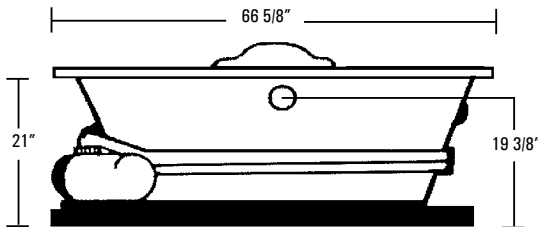

*Available without fast-fill waterfall spout.

Rough-In Plumbing Measurements

SPECIFICATIONS:

GENERAL SPECIFICATIONS:

Tub Size	66 5/8" x 42 5/8" x 27 3/4" 169 cm x 108 cm x 70 cm
Bathing Well	43" long 28" wide 22 1/2" interior depth
Shipping Weight	245 lbs. / 111 kg
Tub Weight Filled	944 lbs. / 428 kg
Weight w/Equipment	139 lbs. / 63 kg
Gallons to Overflow	97 gal. / 367 L
Gallons to Operate	1 bather: 78 gal. / 295 L 2 bathers: 59 gal. / 223 L