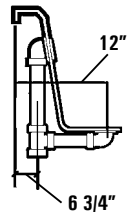

*Available without fast-fill waterfall spout.

Rough-In Plumbing Measurements

SPECIFICATIONS:

GENERAL SPECIFICATIONS:

Tub Size	66 5/8" x 42 5/8" x 27 3/4" 169 cm x 108 cm x 70 cm
Bathing Well	43" long 28" wide 22 1/2" interior depth
Shipping Weight	245 lbs. / 111 kg
Tub Weight Filled	944 lbs. / 428 kg
Weight w/Equipment	139 lbs. / 63 kg
Gallons to Overflow	97 gal. / 367 L
Gallons to Operate	1 bather: 78 gal. / 295 L 2 bathers: 59 gal. / 223 L