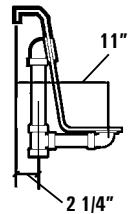

Rough-In Plumbing Measurements

### GENERAL SPECIFICATIONS:

Tub Size	60" x 31 1/2" x 30 1/4"
	152 cm x 80 cm x 77 cm
Bathing Well	40" long
	16" wide
	16 1/2" interior depth
Shipping Weight	194 lbs. / 88 kg
Tub Weight Filled	432 lbs. / 196 kg
Tub Only Weight	90 lbs. / 41 kg
Gallons to Overflow	41 gal. / 155 L