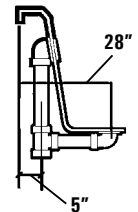

Rough-In Plumbing Measurements

SPECIFICATIONS:

GENERAL SPECIFICATIONS:

Tub Size	71 1/2" x 47 1/2" x 24 3/4" 182 cm x 121 cm x 63 cm
Bathing Wells	48" long 32" wide 23" interior depth
Shipping Weight	237 lbs. / 107 kg
Tub Weight Filled	1350 lbs. / 612 kg
Gallons to Overflow	139 gal. / 528 L
Gallons to Operate	1 bather: 120 gal. / 454 L 2 bathers: 88 gal. / 333 L