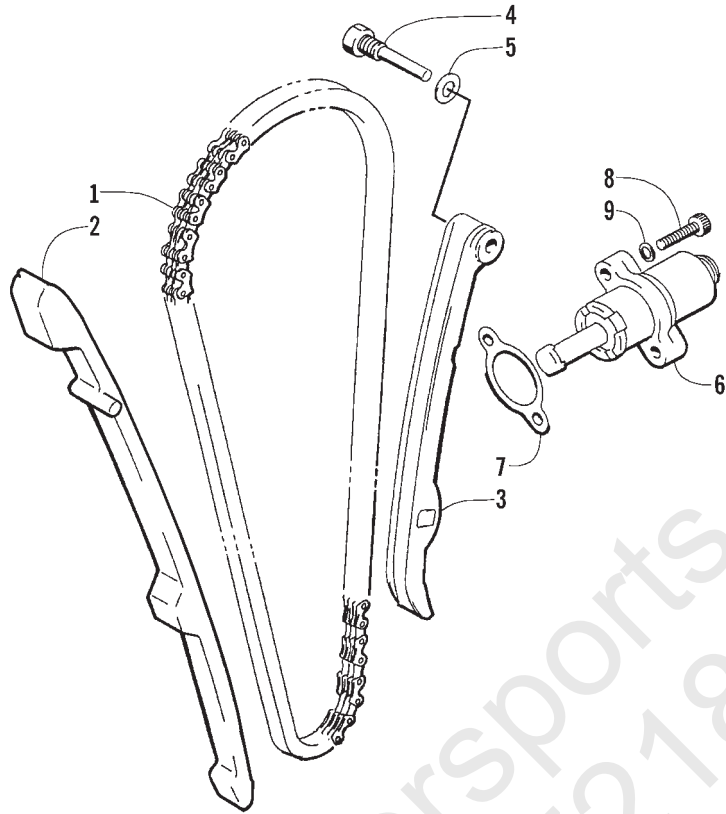

BEARCAT ATV 2 X 4

CRANK BALANCER ASSEMBLY

0732-306

Ref.	Part No.	Qty.	Description	Ref.	Part No.	Qty.	Description
1	3402-126	1	Balancer, Crank	9	3423-107	1	Washer
2	3402-050	2	Bearing	10	3423-200	1	Circlip
3	3423-033	1	Washer	11	3402-150	1	Gear, Oil Pump Drive
4	3402-128	1	Gear, Driven	12	3423-114	1	Pin
5	3402-129	1	Race, Driven Gear Inner	13	3402-151	1	Spacer
6	3423-106	3	Pin	14	3423-025	1	Nut
7	3402-090	6	Spring	15	3423-029	1	Washer
8	3004-540	1	Key				

CAM CHAIN ASSEMBLY

0732-308

Ref.	Part No.	Qty.	Description	Ref.	Part No.	Qty.	Description
1	3402-133	1	Chain, Cam	6	3402-136	1	Adjuster, Tensioner - Assembly
2	3402-134	1	Guide, Chain	7	3402-137	1	Gasket
3	3402-135	1	Tensioner, Chain	8	3004-475	2	Screw, Cap
4	3423-074	1	Screw, Cap	9	3003-290	2	Gasket
5	3003-188	1	Washer				