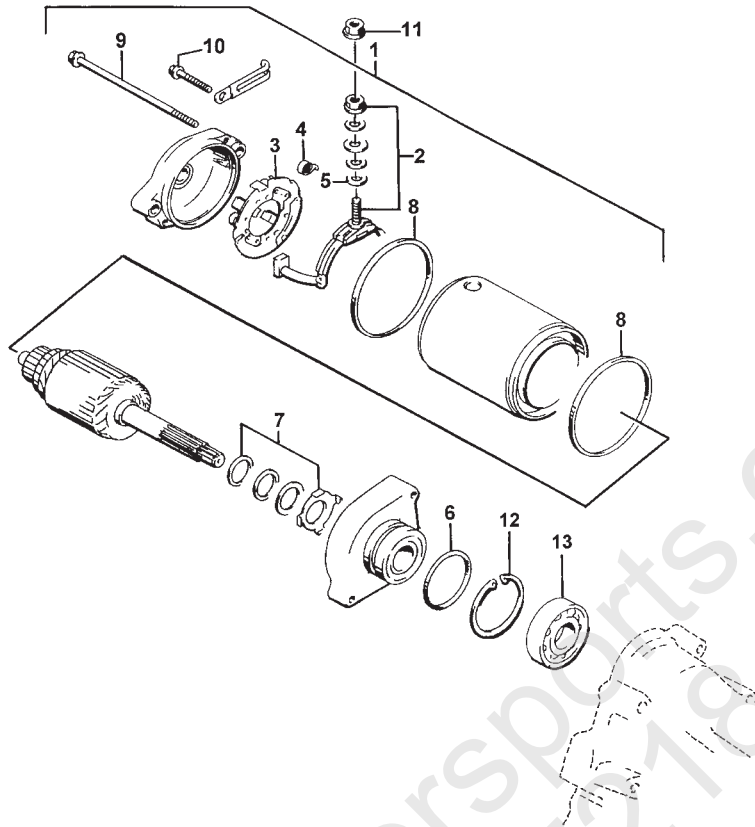

STARTER MOTOR ASSEMBLY

0732-320

Ref.	Part No.	Qty.	Description	Ref.	Part No.	Qty.	Description
1	3545-001	1	Motor, Starter Assembly (inc. 2-9)	8	3008-101	2	• O-Ring
2	3008-094	1	• Terminal Set, Brush	9	3423-085	2	• Screw, Cap
3	3008-095	1	• Holder Set, Brush	10	3423-162	2	Screw, Cap
4	3008-096	4	• Spring, Brush	11	3423-195	1	Nut
5	3008-164	1	• O-Ring	12	3423-201	1	Circlip
6	3423-084	1	• O-Ring	13	3402-043	1	Bearing, Pinion Shaft
7	3436-001	1	• Washer Set