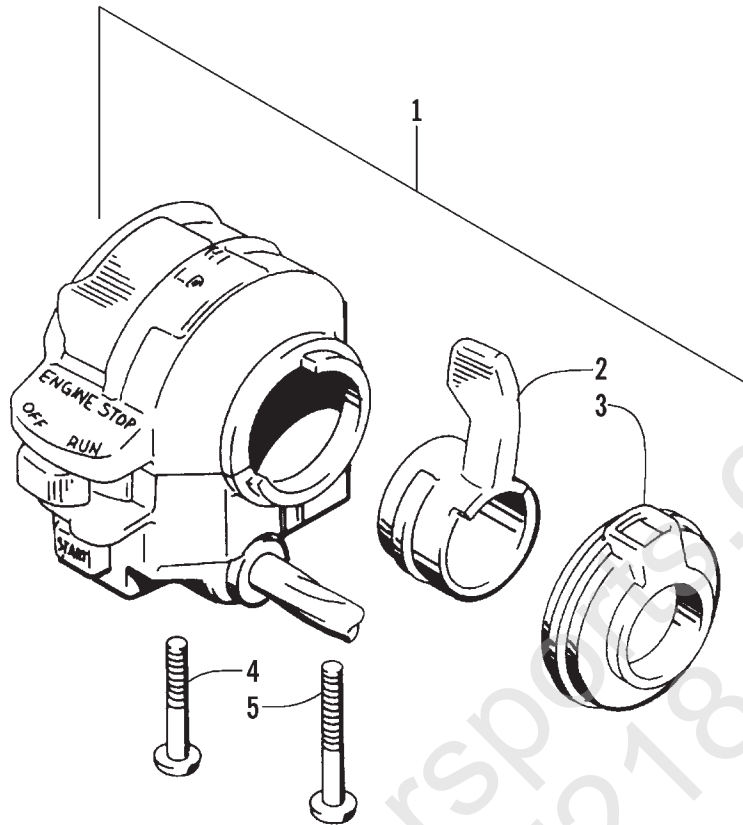

MAGNETO ASSEMBLY

0732-939

Ref.	Part No.	Qty.	Description	Ref.	Part No.	Qty.	Description
1	3430-011	1	Stator - Assembly	5	3423-086	1	Nut, Magneto
2	3430-012	1	Rotor	6	3423-005	3	Screw, Cap
3	3423-162	3	Bolt, Magneto	7	3430-005	1	Clamp, Magneto (No. 1)
4	0691-785	1	Key, Magneto	8	3430-006	1	Clamp, Magneto (No. 2)

ELECTRICAL COMPONENTS ASSEMBLY

0732-322

Ref.	Part No.	Qty.	Description	Ref.	Part No.	Qty.	Description
1	3530-001	1	Relay, Starter Motor - Assembly	6	3430-008	1	Seal, Spark Plug
2	3423-020	2	Screw, Cap	7	3430-009	1	Seal, High Tension Cord
3	3430-014	1	CDI Unit	8	3530-008	1	Relay, Neutral Start - Assembly
4	3530-004	1	Coil, Ignition - Assembly	9	8408-616	2	Screw, Cap
5	3430-007	1	Cap, Spark Plug				