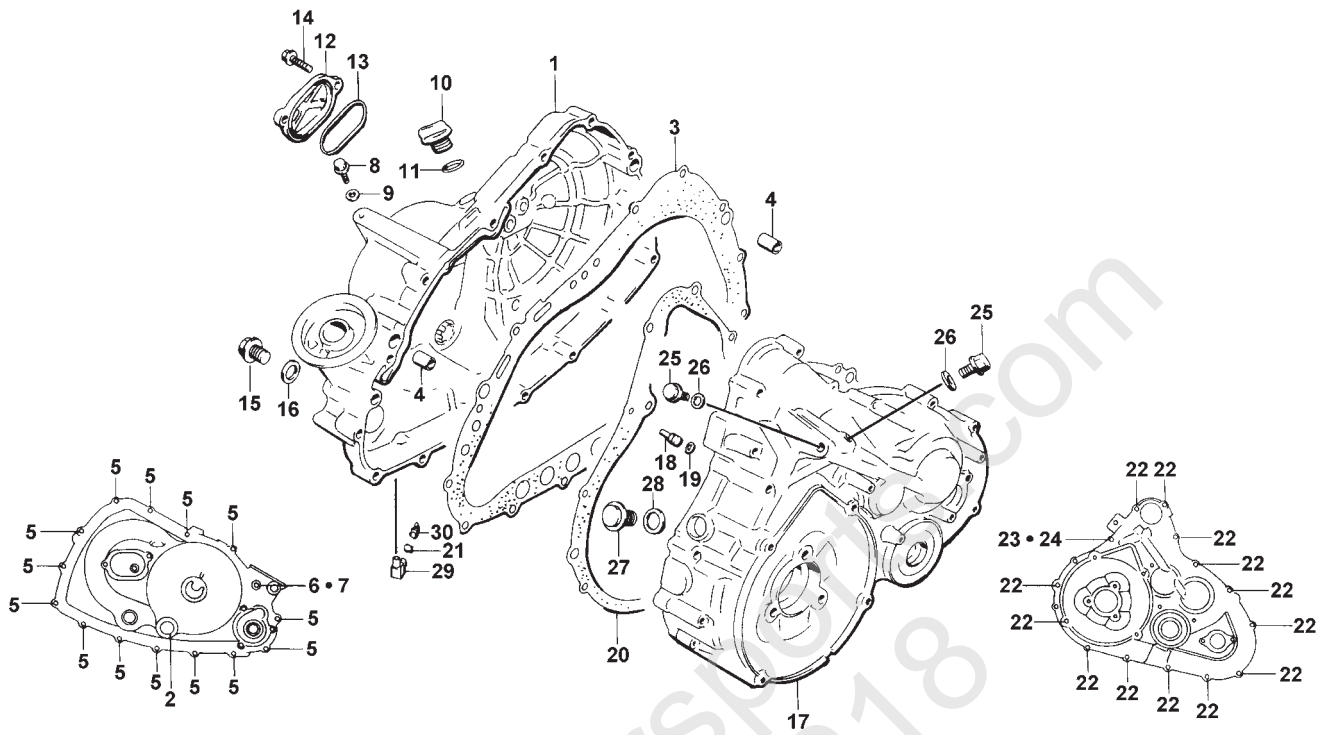

CRANKCASE COVER ASSEMBLY

0732-303

Ref.	Part No.	Qty.	Description	Ref.	Part No.	Qty.	Description
1	3402-199	1	Cover, Clutch (inc. 2)	16	3402-012	1	Gasket
2	3402-112	1	• Lens, Oil Inspection	17	3402-106	1	Cover Set, Transfer (inc. 18-19)
3	3402-108	1	Gasket	18	3402-097	1	• Jet, Oil Mission
4	3423-088	2	Pin	19	3423-051	1	• O-Ring
5	0693-327	14	Screw, Cap	20	3402-109	1	Gasket
6	3423-097	1	Screw, Cap	21	3423-120	1	Clip
7	3003-290	1	Gasket	22	3423-098	13	Screw, Cap
8	3004-339	1	Plug, Oil Gallery	23	3423-092	1	Screw, Cap
9	3402-009	1	Gasket	24	3003-290	1	Gasket
10	3402-042	1	Cap, Engine Oil Filler	25	3004-705	2	Plug, Oil Gallery
11	3423-055	1	O-Ring	26	3003-188	2	Gasket
12	3402-100	1	Cap, Inspection	27	3402-192	1	Plug
13	3402-101	1	O-Ring	28	3402-013	1	Gasket
14	3423-096	2	Screw, Cap	29	3413-009	1	Union, Water Drain
15	3402-037	1	Plug, Oil Pressure	30	3413-008	1	Hose