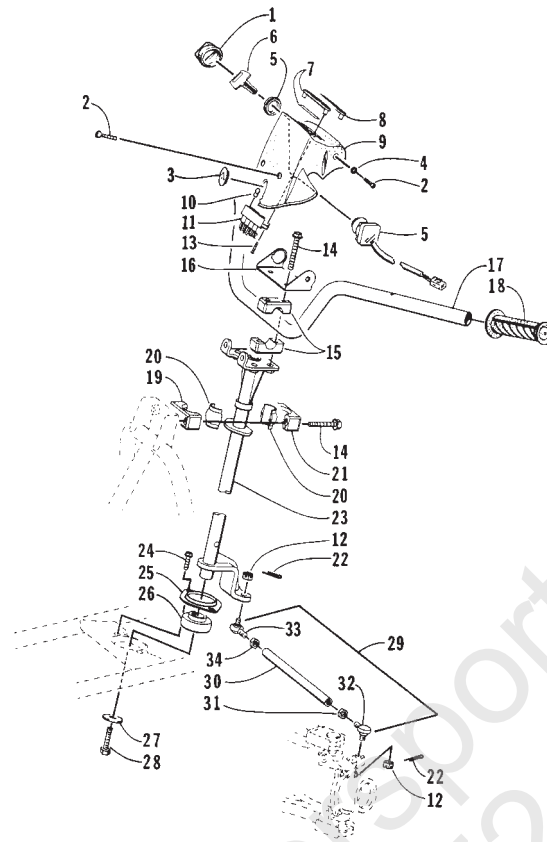

FRAME AND RELATED PARTS

0732-915

Ref.	Part No.	Qty.	Description	Ref.	Part No.	Qty.	Description
1	0409-001	2	Headlight	10	0506-144	1	Bumper - Front
2	8424-802	6	Nut, Lock	11	0506-066	1	Footrest - Right
3	0409-005	2	Bulb, Headlight	12	0506-067	1	Footrest - Left
4	8053-242	2	Washer, Lock	13	0123-590	2	Screw, Machine
5	8408-850	2	Screw, Cap	14	8408-816	4	Screw, Cap
6	0406-280	1	Panel, Belly	15	0506-133	1	Frame
7	0406-261	2	Yoke, Headlight	16	0423-010	8	Washer, Shoulder
8	0406-262	2	Mount, Headlight	17	8474-616	8	Screw, Machine
9	8409-020	8	Screw, Cap				

BEARCAT ATV 2 X 4

STEERING ASSEMBLY

0732-916

Ref.	Part No.	Qty.	Description	Ref.	Part No.	Qty.	Description
1	0409-013	1	Cover, Key	18	0405-039	2	Grip, Handlebar
2	8477-616	3	Screw, Machine	19	0605-171	1	Housing, Bearing - Lower
3	0405-037	1	Plug, Instrument Pod	20	0405-020	2	Bearing, Steering Post
4	0423-052	1	Collar, Body	21	0705-064	1	Housing, Bearing - Upper
5	3430-013	1	Switch, Ignition - Assembly (inc. 6)	22	0117-868	4	Pin, Cotter
6	3409-007	1	• Key, Ignition - Blank (C Series)	23	0505-012	1	Post, Steering
	3409-011	1	• Key, Ignition - Blank (D Series)	24	8408-816	2	Screw, Cap
7	0420-011	1	Bezel/Lens, Warning - Assembly	25	0602-233	1	Flange, Bearing
8	0405-036	1	Plate, "Arctic Cat" - Instrument Pod	26	0107-223	1	Bearing - w/o Lock Collar
9	0405-019	1	Instrument Pod	27	0123-570	1	Washer
10	0420-013	4	Bulb, Light Bar	28	8409-020	1	Screw, Cap
11	0420-001	1	Light, Warning - Assembly	29	0505-001	1	Tie Rod, Assembly (inc. 30-34)
12	0423-014	4	Nut, Hex	30	0405-032	2	• Tie Rod
13	0123-950	4	Screw, Self-Tapping	31	8420-002	2	• Nut
14	8408-860	6	Screw, Cap	32	0405-011	2	• Ball Joint, Tie Rod - Left
15	0405-035	4	Cap, Steering Adjuster	33	0405-010	2	• Ball Joint, Tie Rod - Right
16	0506-139	1	Bracket, Key Switch	34	0423-013	2	• Nut
17	0505-007	1	Tube, Handlebar				