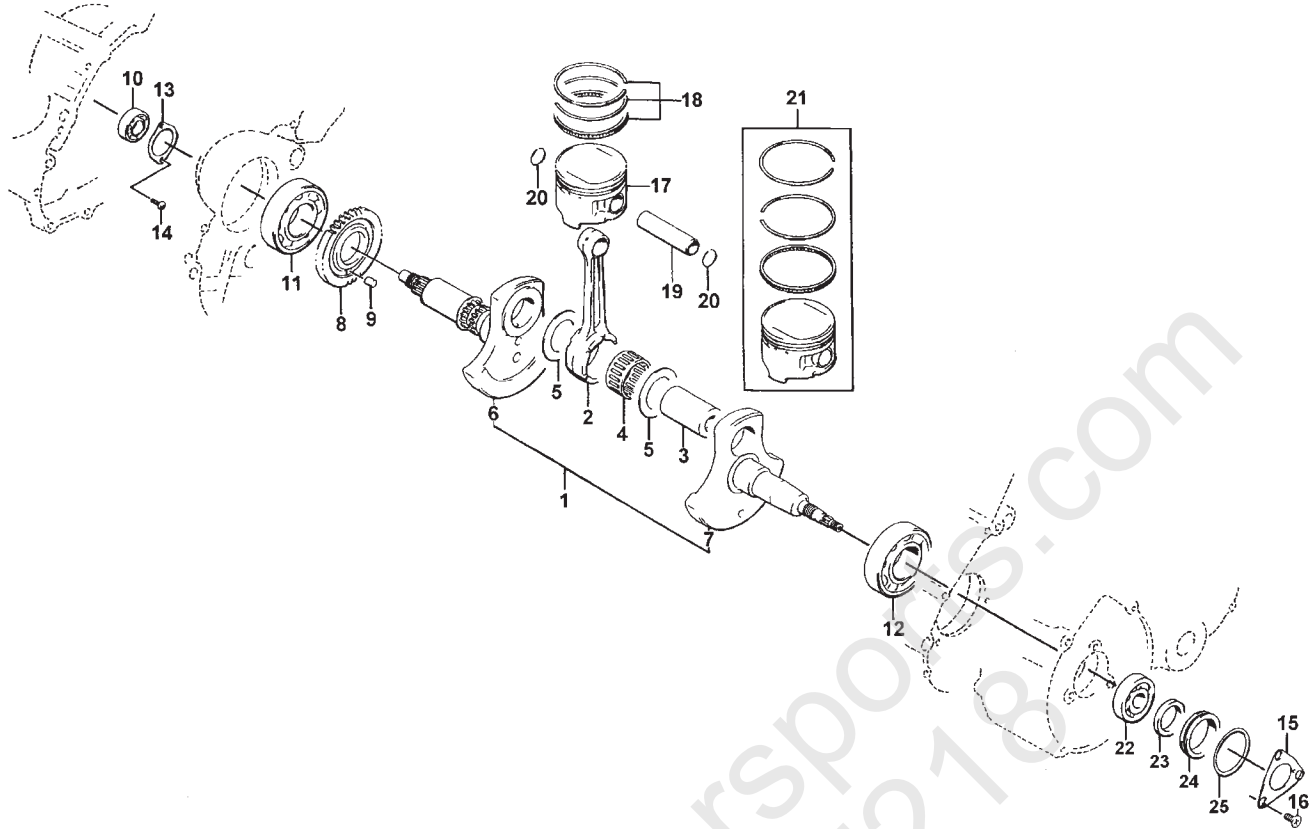

BEARCAT ATV 2 X 4

CRANKSHAFT ASSEMBLY

0732-304 * Not a Service Part ** Not Illustrated

Ref. Part No.	Qty.	Description	Ref. Part No.	Qty.	Description		
1	3402-115	1	Crankshaft - Assembly (inc. 2-7)	16	3423-018	3	Screw, Cap
2	3402-111	1	• Rod, Connecting	17	3402-113	1	Piston
3	3402-116	1	• Pin, Crank	18	3402-114	1	Ring Set, Piston
4	3402-064	1	• Bearing	3436-007	1	Ring Set (+0.020 in.)	
5	3423-030	2	• Washer	3436-008	1	Ring Set (+0.040 in.)	
6	3402-193	1	• Crankshaft Set - Right (inc. 8-9)	19	3402-110	1	Pin
7	3402-118	1	• Crankshaft - Left	20	3423-069	2	Circlip
8	*	1	Gear, Balancer Drive	21	3436-002	1	Piston Set (+0.020 in.)
9	*	1	Pin	3436-003	1	Piston Set (+0.040 in.)	
10	3402-044	1	Bearing - Right	22	3402-051	1	Bearing
11	3402-058	1	Bearing - Center	23	3402-070	1	Seal, Oil
12	3402-054	1	Bearing - Left	24	3402-119	1	Spacer
13	3402-120	1	Retainer, Bearing - Right	25	3423-063	1	O-Ring
14	3423-017	2	Screw, Cap	26	3436-007	1	Ring Set (+0.020 in.) **
15	3402-188	1	Retainer, Oil Seal - Left	27	3436-008	1	Ring Set (+0.040 in.) **