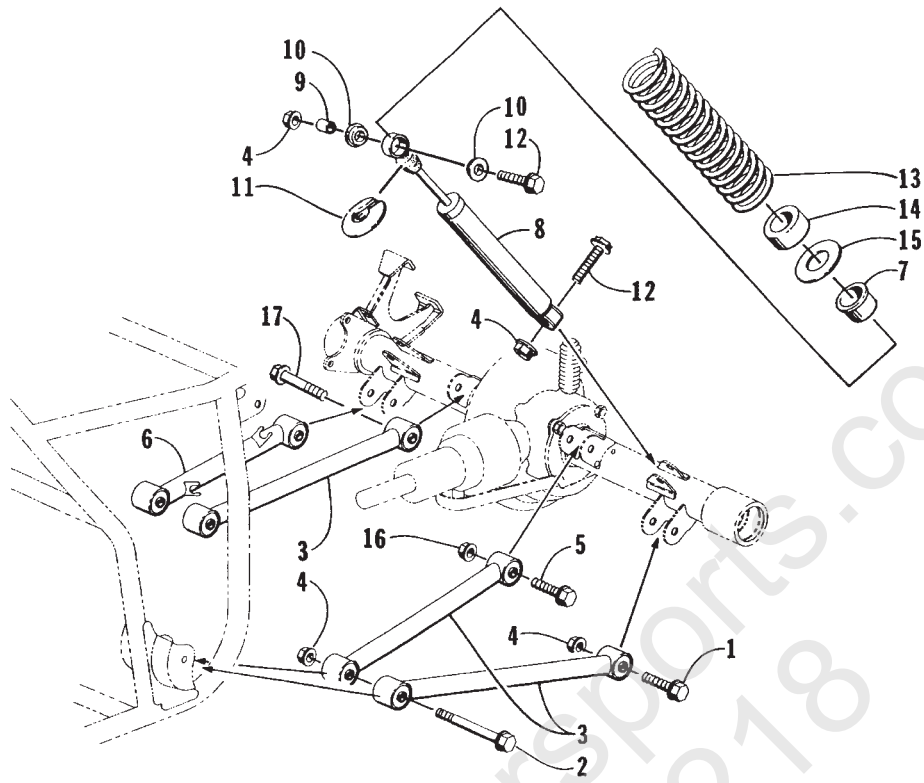

REAR SUSPENSION ASSEMBLY

0732-919

Ref.	Part No.	Qty.	Description	Ref.	Part No.	Qty.	Description
1	8409-060	2	Screw, Cap	9	0403-028	4	• Sleeve, Shock
2	8409-000	2	Screw, Cap	10	0604-310	8	• Bushing, Shock Absorber
3	0504-001	3	Arm, Swing	11	0603-033	2	Retainer, Spring
4	8428-002	8	Nut, Lock	12	8409-040	4	Screw, Cap
5	8409-055	1	Screw, Cap	13	0404-009	2	Spring, Shock Absorber
6	0504-005	1	Arm, Swing	14	0403-025	2	Collar, Spring
7	0403-027	2	Retainer, Spring - Lower	15	0403-013	2	Washer, Spring Adjustment
8	<u>0404-008</u>	2	Shock Absorber - Rear (inc. two No. 9 and four No. 10)	16	8422-002	1	Nut, Lock
				17	8409-065	1	Screw, Cap