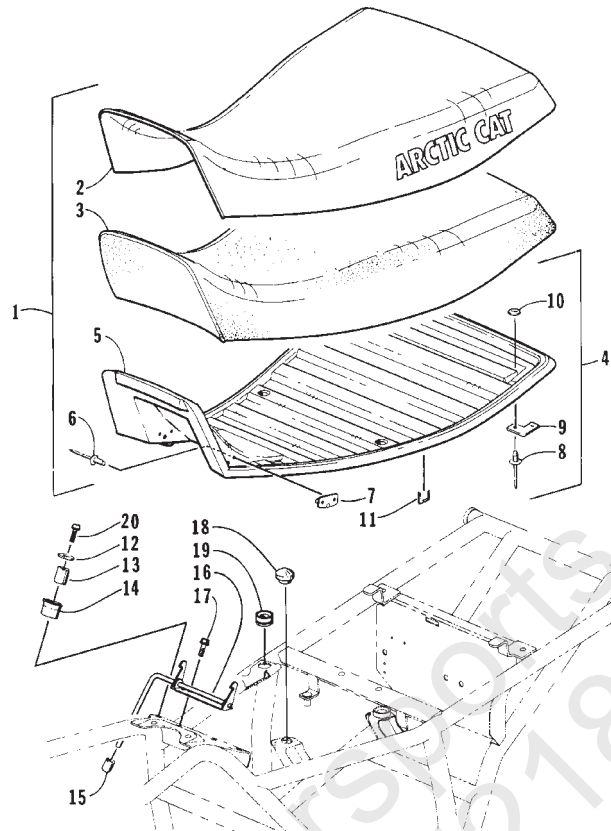

DECALS

0732-914

Ref.	Part No.	Qty.	Description	Ref.	Part No.	Qty.	Description
1	0411-058	1	Decal, Warning - Front Rack Load	7	0411-010	1	Decal, Warning - General
2	0411-038	1	Decal, "Bearcat" - Front	8	0411-036	1	Decal, "Bearcat" - Side Right
3	0411-003	1	Decal, Shift Pattern		0411-037	1	Decal, "Bearcat" - Side Left
4	0411-045	1	Decal, Warning - Turn	9	0411-012	1	Decal, Warning - Tire Pressure
5	0411-008	1	Decal, Warning Reverse/Pre Ride	10	0411-060	1	Decal, "Arctic Cat"
6	0411-040	1	Decal, Warning - Age	11	0411-059	1	Decal, Warning - Rear Rack Load

FRAME AND RELATED PARTS

0732-915

Ref.	Part No.	Qty.	Description	Ref.	Part No.	Qty.	Description
1	0409-001	2	Headlight	10	0506-144	1	Bumper - Front
2	8424-802	6	Nut, Lock	11	0506-066	1	Footrest - Right
3	0409-005	2	Bulb, Headlight	12	0506-067	1	Footrest - Left
4	8053-242	2	Washer, Lock	13	0123-590	2	Screw, Machine
5	8408-850	2	Screw, Cap	14	8408-816	4	Screw, Cap
6	0406-280	1	Panel, Belly	15	0506-133	1	Frame
7	0406-261	2	Yoke, Headlight	16	0423-010	8	Washer, Shoulder
8	0406-262	2	Mount, Headlight	17	8474-616	8	Screw, Machine
9	8409-020	8	Screw, Cap				