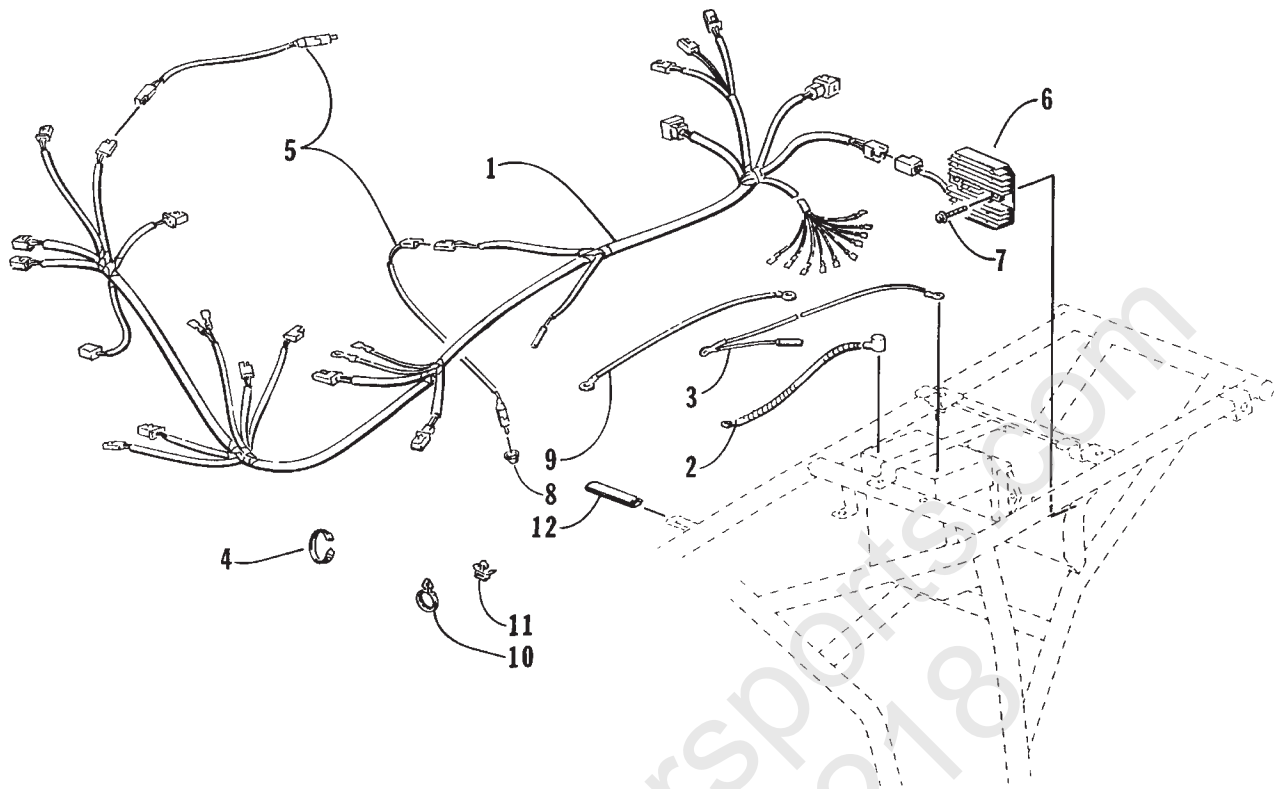

REAR AXLE ASSEMBLY

0732-927

Ref.	Part No.	Qty.	Description	Ref.	Part No.	Qty.	Description
1	0502-018	1	Housing, Axle - Rear Right	8	8428-002	2	Nut, Jam
2	8409-025	3	Screw, Cap	9	0402-003	2	Bearing, Wheel Hub - Rear
3	0402-068	2	Seal	10	8408-830	2	Screw, Cap
4	0402-145	2	Axle - Rear	11	0402-138	1	Gasket, Rear Axle
5	0402-139	1	Gasket, Rear Axle	12	0423-033	2	C-Clip
6	3008-100	1	Bladder, Case	13	0502-005	1	Housing, Axle - Rear Left
7	0123-811	1	Tie, Cable				