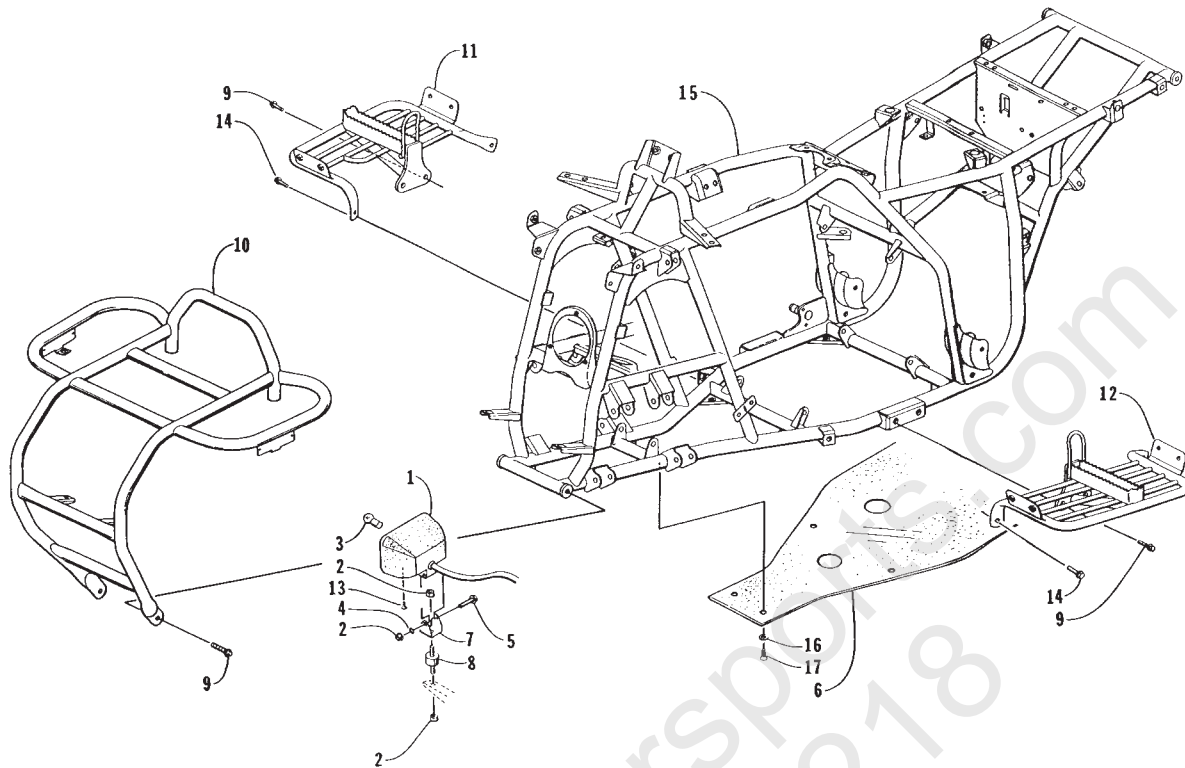

FRAME AND RELATED PARTS

0732-915

Ref.	Part No.	Qty.	Description	Ref.	Part No.	Qty.	Description
1	0409-001	2	Headlight	10	0506-144	1	Bumper - Front
2	8424-802	6	Nut, Lock	11	0506-066	1	Footrest - Right
3	0409-005	2	Bulb, Headlight	12	0506-067	1	Footrest - Left
4	8053-242	2	Washer, Lock	13	0123-590	2	Screw, Machine
5	8408-850	2	Screw, Cap	14	8408-816	4	Screw, Cap
6	0406-280	1	Panel, Belly	15	0506-133	1	Frame
7	0406-261	2	Yoke, Headlight	16	0423-010	8	Washer, Shoulder
8	0406-262	2	Mount, Headlight	17	8474-616	8	Screw, Machine
9	8409-020	8	Screw, Cap