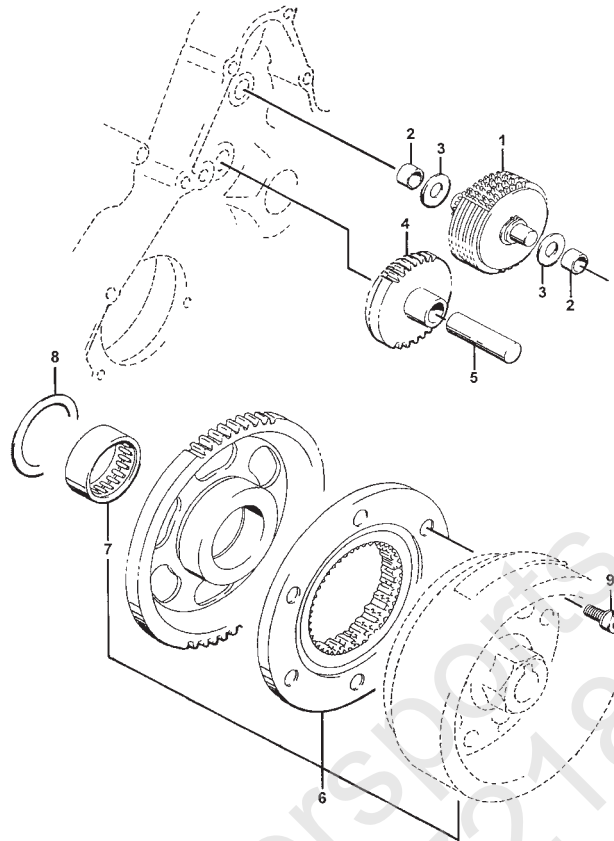

CRANKCASE COVER ASSEMBLY

0732-303

Ref.	Part No.	Qty.	Description	Ref.	Part No.	Qty.	Description
1	3402-199	1	Cover, Clutch (inc. 2)	16	3402-012	1	Gasket
2	3402-112	1	• Lens, Oil Inspection	17	3402-106	1	Cover Set, Transfer (inc. 18-19)
3	3402-108	1	Gasket	18	3402-097	1	• Jet, Oil Mission
4	3423-088	2	Pin	19	3423-051	1	• O-Ring
5	0693-327	14	Screw, Cap	20	3402-109	1	Gasket
6	3423-097	1	Screw, Cap	21	3423-120	1	Clip
7	3003-290	1	Gasket	22	3423-098	13	Screw, Cap
8	3004-339	1	Plug, Oil Gallery	23	3423-092	1	Screw, Cap
9	3402-009	1	Gasket	24	3003-290	1	Gasket
10	3402-042	1	Cap, Engine Oil Filler	25	3004-705	2	Plug, Oil Gallery
11	3423-055	1	O-Ring	26	3003-188	2	Gasket
12	3402-100	1	Cap, Inspection	27	3402-192	1	Plug
13	3402-101	1	O-Ring	28	3402-013	1	Gasket
14	3423-096	2	Screw, Cap	29	3413-009	1	Union, Water Drain
15	3402-037	1	Plug, Oil Pressure	30	3413-008	1	Hose

BEARCAT ATV 2 X 4

CRANKSHAFT ASSEMBLY

0732-304 * Not a Service Part ** Not Illustrated

Ref. Part No.	Qty.	Description	Ref. Part No.	Qty.	Description		
1	3402-115	1	Crankshaft - Assembly (inc. 2-7)	16	3423-018	3	Screw, Cap
2	3402-111	1	• Rod, Connecting	17	3402-113	1	Piston
3	3402-116	1	• Pin, Crank	18	3402-114	1	Ring Set, Piston
4	3402-064	1	• Bearing	3436-007	1	Ring Set (+0.020 in.)	
5	3423-030	2	• Washer	3436-008	1	Ring Set (+0.040 in.)	
6	3402-193	1	• Crankshaft Set - Right (inc. 8-9)	19	3402-110	1	Pin
7	3402-118	1	• Crankshaft - Left	20	3423-069	2	Circlip
8	*	1	Gear, Balancer Drive	21	3436-002	1	Piston Set (+0.020 in.)
9	*	1	Pin	3436-003	1	Piston Set (+0.040 in.)	
10	3402-044	1	Bearing - Right	22	3402-051	1	Bearing
11	3402-058	1	Bearing - Center	23	3402-070	1	Seal, Oil
12	3402-054	1	Bearing - Left	24	3402-119	1	Spacer
13	3402-120	1	Retainer, Bearing - Right	25	3423-063	1	O-Ring
14	3423-017	2	Screw, Cap	26	3436-007	1	Ring Set (+0.020 in.) **
15	3402-188	1	Retainer, Oil Seal - Left	27	3436-008	1	Ring Set (+0.040 in.) **