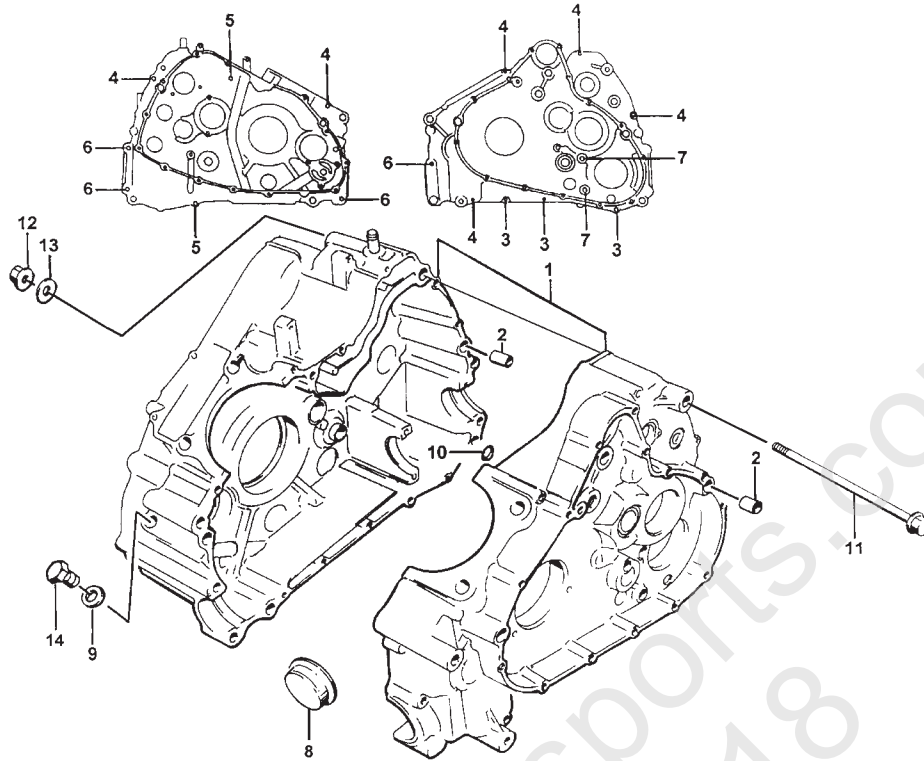

CRANKCASE ASSEMBLY

0732-935

Ref.	Part No.	Qty.	Description	Ref.	Part No.	Qty.	Description
1	3402-196	1	Crankcase Set (inc. 2-8)	8	3423-208	1	● Plug
2	3423-088	4	● Pin	9	3402-011	1	Gasket
3	3423-091	3	● Screw, Cap	10	3423-052	1	O-Ring
4	3423-092	6	● Screw, Cap	11	3423-009	3	Screw, Cap
5	3423-094	2	● Screw, Cap	12	3423-024	3	Nut
6	0693-303	4	● Screw, Cap	13	3004-363	3	Washer
7	3423-093	2	● Screw, Cap	14	3423-095	1	Plug, Oil Gallery