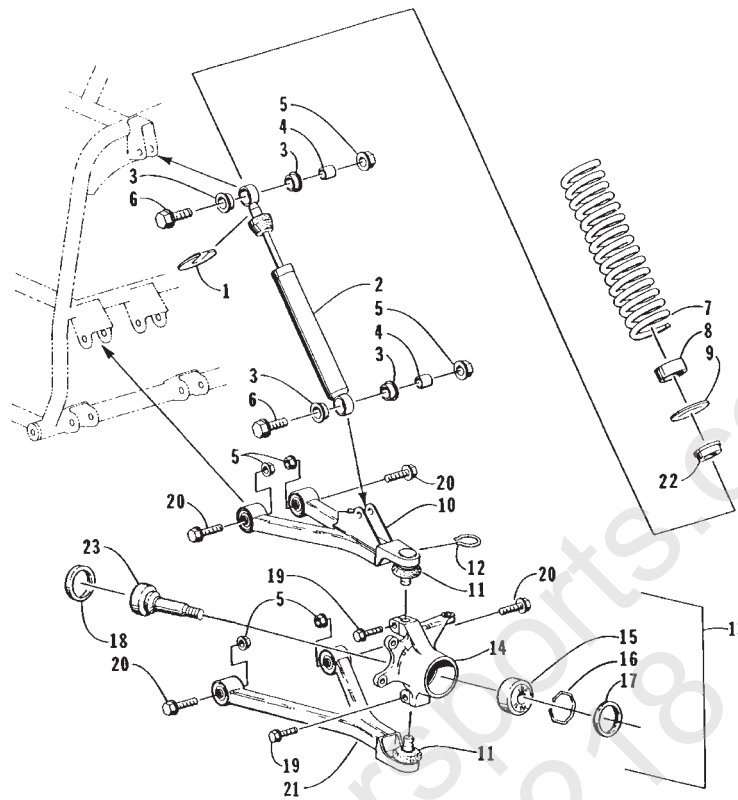

FRAME AND RELATED PARTS

0732-915

Ref.	Part No.	Qty.	Description	Ref.	Part No.	Qty.	Description
1	0409-001	2	Headlight	10	0506-144	1	Bumper - Front
2	8424-802	6	Nut, Lock	11	0506-066	1	Footrest - Right
3	0409-005	2	Bulb, Headlight	12	0506-067	1	Footrest - Left
4	8053-242	2	Washer, Lock	13	0123-590	2	Screw, Machine
5	8408-850	2	Screw, Cap	14	8408-816	4	Screw, Cap
6	0406-280	1	Panel, Belly	15	0506-133	1	Frame
7	0406-261	2	Yoke, Headlight	16	0423-010	8	Washer, Shoulder
8	0406-262	2	Mount, Headlight	17	8474-616	8	Screw, Machine
9	8409-020	8	Screw, Cap				

BEARCAT ATV 2 X 4

STEERING ASSEMBLY

0732-916

Ref.	Part No.	Qty.	Description	Ref.	Part No.	Qty.	Description
1	0409-013	1	Cover, Key	18	0405-039	2	Grip, Handlebar
2	8477-616	3	Screw, Machine	19	0605-171	1	Housing, Bearing - Lower
3	0405-037	1	Plug, Instrument Pod	20	0405-020	2	Bearing, Steering Post
4	0423-052	1	Collar, Body	21	0705-064	1	Housing, Bearing - Upper
5	3430-013	1	Switch, Ignition - Assembly (inc. 6)	22	0117-868	4	Pin, Cotter
6	3409-007	1	• Key, Ignition - Blank (C Series)	23	0505-012	1	Post, Steering
	3409-011	1	• Key, Ignition - Blank (D Series)	24	8408-816	2	Screw, Cap
7	0420-011	1	Bezel/Lens, Warning - Assembly	25	0602-233	1	Flange, Bearing
8	0405-036	1	Plate, "Arctic Cat" - Instrument Pod	26	0107-223	1	Bearing - w/o Lock Collar
9	0405-019	1	Instrument Pod	27	0123-570	1	Washer
10	0420-013	4	Bulb, Light Bar	28	8409-020	1	Screw, Cap
11	0420-001	1	Light, Warning - Assembly	29	0505-001	1	Tie Rod, Assembly (inc. 30-34)
12	0423-014	4	Nut, Hex	30	0405-032	2	• Tie Rod
13	0123-950	4	Screw, Self-Tapping	31	8420-002	2	• Nut
14	8408-860	6	Screw, Cap	32	0405-011	2	• Ball Joint, Tie Rod - Left
15	0405-035	4	Cap, Steering Adjuster	33	0405-010	2	• Ball Joint, Tie Rod - Right
16	0506-139	1	Bracket, Key Switch	34	0423-013	2	• Nut
17	0505-007	1	Tube, Handlebar				