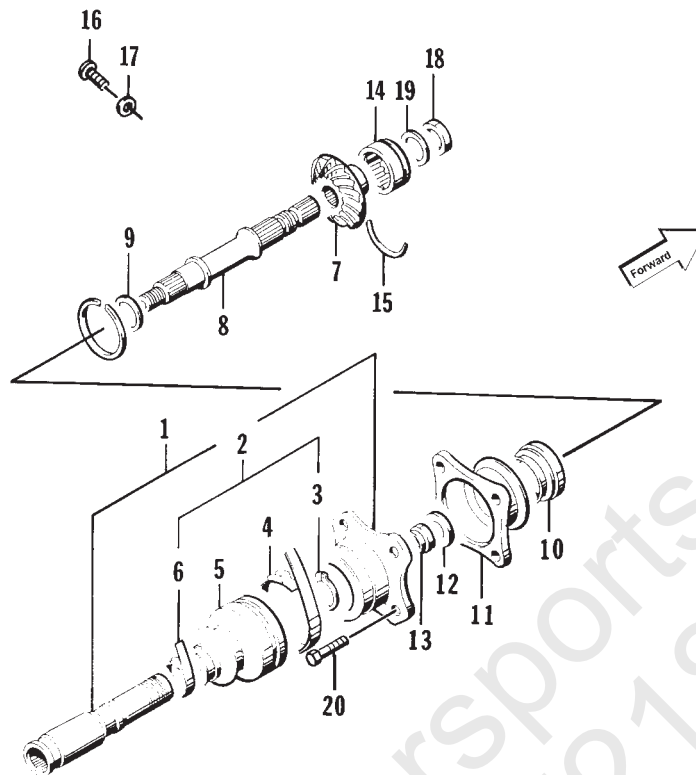

SECONDARY DRIVE ASSEMBLY

0732-937

Ref.	Part No.	Qty.	Description	Ref.	Part No.	Qty.	Description
1	3435-010	1	Joint Assembly, Rear Output (inc. 2-6)	10	3402-072	2	Seal, Oil
2	3435-066	1	• Boot Set, Joint (inc. 3-6)	11	3435-003	1	Flange, Output Joint
3	3423-210	1	•• Ring Snap	12	3423-028	2	Washer, Rear Output Flange
4	3423-211	1	•• Clamp	13	3423-025	1	Nut
5	3435-067	1	•• Boot	14	3402-062	1	Bearing, Roller
6	3423-212	1	•• Clamp	15	3423-072	1	C-Ring
7	3446-034	1	Gear, Secondary Driven Bevel	16	3004-552	2	Screw, Cap
8	3446-037	1	Shaft - Rear	17	3423-135	2	Retainer
9	3402-017	1	Shim, 25 x 34 .6 mm	18	3423-136	1	Nut, Secondary Driven Gear
	3402-018	1	Shim, 25 x 34 .65 mm	19	3423-137	1	Washer
	3402-019	1	Shim, 25 x 34 x .700 mm	20	8408-820	4	Bolt
	3402-020	1	Shim, 25 x 34 x .75 mm				
	3402-021	1	Shim, 25 x 34 x .80 mm				
	3402-022	1	Shim, 25 x 34 x .85 mm				
	3402-023	1	Shim, 25 x 34 x .90 mm				
	3402-024	1	Shim, 25 x 34 x .95 mm				
	3402-025	1	Shim, 25 x 34 x 1 mm				
	3402-028	1	Shim, 25 x 34 x 1.05 mm				
	3402-029	1	Shim, 25 x 34 x 1.10 mm				
	3402-030	1	Shim, 25 x 34 x 1.15 mm				
	3402-031	1	Shim, 25 x 34 x 1.20 mm