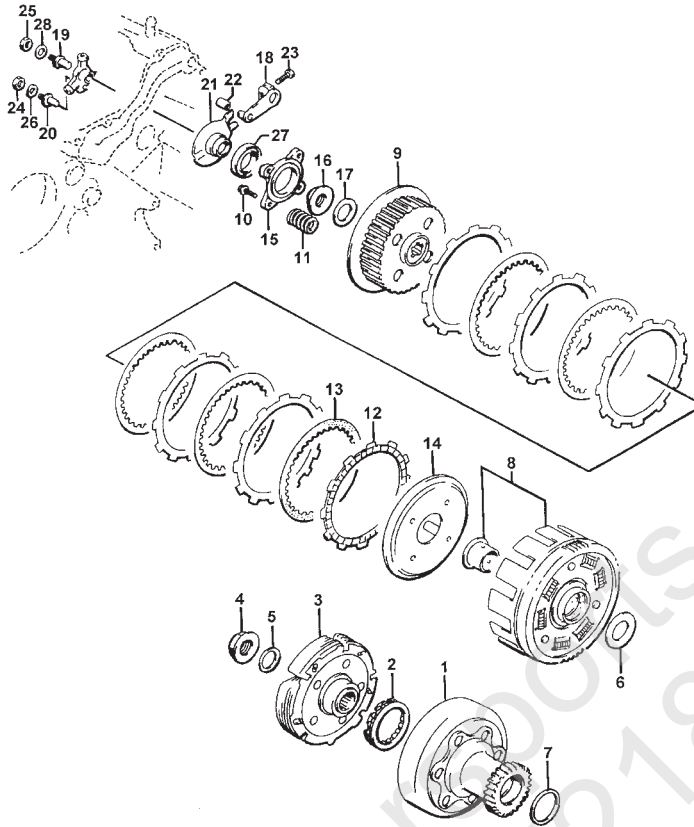

CLUTCH ASSEMBLY

0732-312

Ref.	Part No.	Qty.	Description	Ref.	Part No.	Qty.	Description
1	3446-001	1	Housing, Starter Clutch	15	3446-009	1	Plate, Clutch Release
2	3446-003	1	Clutch, Primary Drive One Way	16	3423-080	1	Nut, Clutch Sleeve Hub
3	3446-010	1	Shoe, Starter Clutch	17	3423-032	1	Washer, Sleeve Hub
4	3423-081	1	Nut, Starter Clutch Shoe	18	3446-011	1	Arm, Clutch Release
5	3423-032	1	Washer, Starter Shoe	19	3423-082	1	Bolt, Clutch (No. 1)
6	3423-122	1	Washer, Primary Driven	20	3423-083	2	Bolt, Clutch (No. 2)
7	3423-186	1	Washer, Primary Driven	21	3446-012	1	Guide, Release Roller
8	3446-002	1	Gear, Primary Driven - Assembly	22	3446-013	1	Roller, Clutch Release - Assembly
9	3446-004	1	Hub, Clutch Sleeve	23	3423-125	1	Bolt, Clutch Release Arm
10	3423-079	4	Screw, Cap, Clutch Spring	24	3008-014	1	Nut, Clutch Release (No. 2)
11	3446-005	4	Spring, Clutch	25	3423-022	1	Nut, Clutch Release (No. 1)
12	3446-006	6	Plate, Clutch Drive	26	3423-027	1	Washer, Clutch (No.2)
13	3446-007	5	Plate, Clutch Driven	27	3402-186	1	Bearing, Clutch
14	3446-008	1	Disk, Clutch Pressure	28	3423-204	1	Washer, Clutch (No. 1)