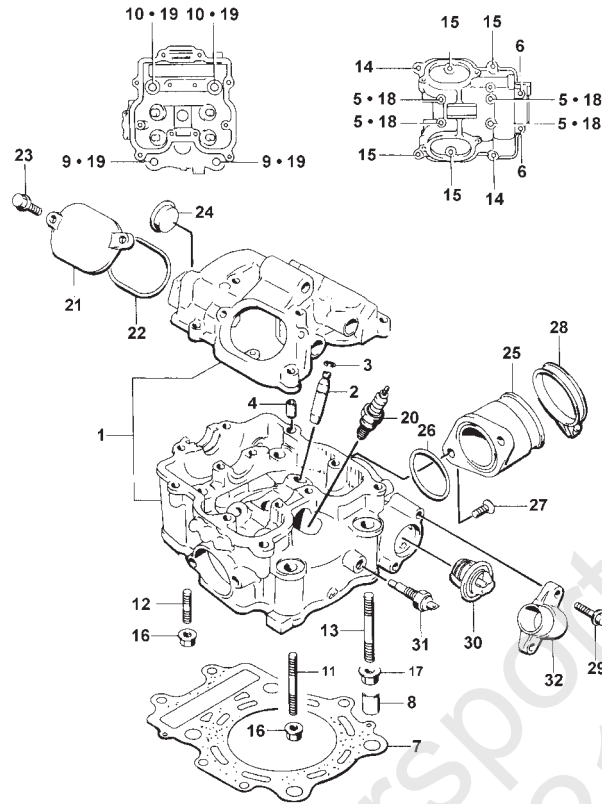

CYLINDER HEAD ASSEMBLY

(Complete Gasket Set p/n 3402-107)

0732-300 *Not Illustrated

Ref.	Part No.	Qty.	Description	Ref.	Part No.	Qty.	Description
1	3402-098	1	Head, Cylinder - Assembly (inc. 2-6)	18	3003-290	4	Gasket
2	3402-099	4	● Guide, Valve	19	3402-010	4	Gasket, Head Nut
3	3423-068	4	● Circlip	20	0217-705	1	Spark Plug (NGK CR8E)
4	3423-043	2	● Pin	21	3402-100	2	Cap, Inspection
5	3423-006	4	● Screw, Cap	22	3402-101	2	O-Ring
6	3008-376	2	● Screw, Cap	23	3004-341	4	Screw, Cap
7	3402-163	1	Gasket, Cylinder Head	24	3402-035	1	Plug, Cylinder Head
8	3423-088	2	Pin	25	3402-149	1	Pipe, Intake - Assembly (inc. 26)
9	3423-015	2	Screw, Cap	26	3423-062	1	● O-Ring
10	3423-016	2	Screw, Cap	27	3423-019	2	Screw, Cap
11	3423-089	2	Screw, Cylinder Head Stud	28	3402-086	1	Clamp
12	3423-087	2	Screw, Cylinder Head Stud	29	3004-341	2	Screw, Cap
13	3423-203	1	Bolt, Stud	30	3413-005	1	Thermostat
14	3423-007	2	Screw, Cap	31	3530-005	1	Switch, Water Temp - Assembly
15	3004-376	4	Screw, Cap	32	3413-004	1	Cover, Thermostat
16	3004-488	4	Nut	33	3402-048	1	Plug, Frost*
17	3004-326	1	Nut