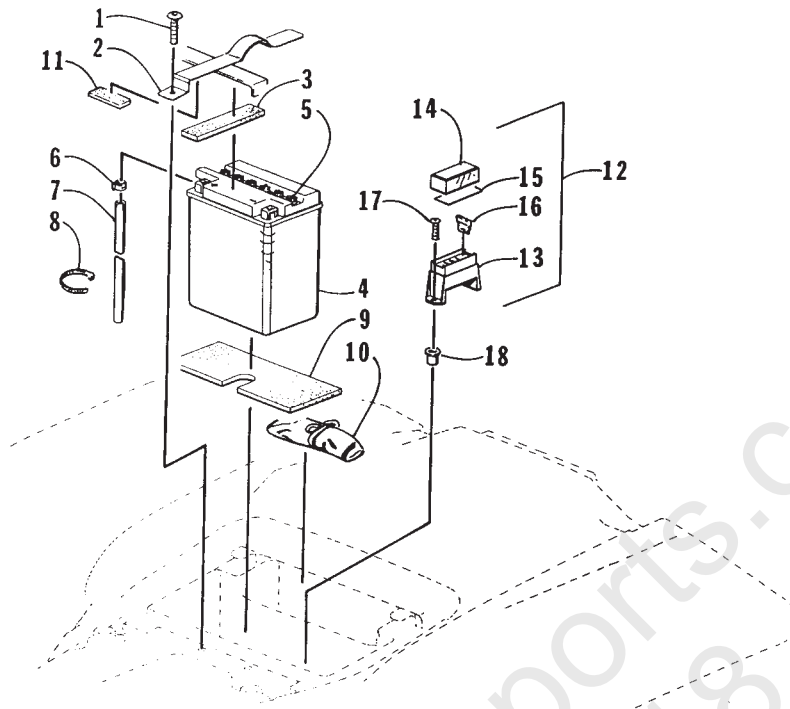

BATTERY ASSEMBLY

0732-925 * Not a Service Part

Ref.	Part No.	Qty.	Description	Ref.	Part No.	Qty.	Description
1	8477-616	1	Screw, Cap	11	0406-289	2	Pad, Battery - Upper Rear
2	0506-178	1	Strap, Battery - w/Pads (inc. 3 and 30)	12	0530-001	1	Fuse Box - Assembly (inc. 13-16)
3	0406-288	2	● Pad, Battery - Upper Front	13	*	1	● Block, Fuse
4	0445-005	1	Battery - Assembly (inc. 5-7)	14	*	1	● Lid, Fuse Block
5	0645-045	6	● Cap, Battery	15	0411-042	1	● Decal, Fuse Block
6	0645-152	1	● Clamp, Hose	16	0630-057	3	● Fuse, 10AMP
7	0645-179	1	● Hose, Battery Vent		0630-058	2	● Fuse, 15AMP
8	0123-788	AR	Tie, Cable	17	0623-121	6	Screw, Machine
9	0406-227	1	Pad, Battery - Lower	18	0123-010	2	Nut, Expansion
10	0444-001	1	Kit, Tool