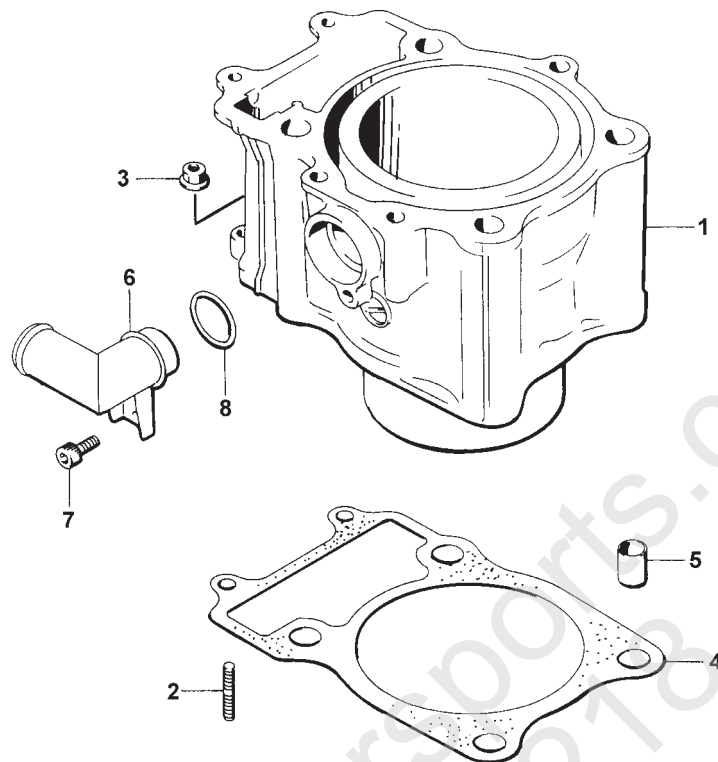

WIRING HARNESS ASSEMBLY

0732-928

Ref.	Part No.	Qty.	Description	Ref.	Part No.	Qty.	Description
1	0486-007	1	Harness, Main	7	8408-620	2	Screw, Cap
2	0445-003	1	Cable, Battery/Electric Start Relay	8	0402-130	1	Retainer, Switch
3	0445-002	1	Cable, Battery/Ground	9	0445-004	1	Cable, Battery/Electric Start
4	0123-788	AR	Tie, Cable	10	0623-454	3	Clip, Snap In
5	0409-009	1	Switch, Brake - Assembly	11	0423-065	1	Base, Wire Tie
6	3430-016	1	Regulator, Voltage	12	0423-067	1	Tube, Loom

CYLINDER HEAD ASSEMBLY

(Complete Gasket Set p/n 3402-107)

0732-300 *Not Illustrated

Ref.	Part No.	Qty.	Description	Ref.	Part No.	Qty.	Description
1	3402-098	1	Head, Cylinder - Assembly (inc. 2-6)	18	3003-290	4	Gasket
2	3402-099	4	● Guide, Valve	19	3402-010	4	Gasket, Head Nut
3	3423-068	4	● Circlip	20	0217-705	1	Spark Plug (NGK CR8E)
4	3423-043	2	● Pin	21	3402-100	2	Cap, Inspection
5	3423-006	4	● Screw, Cap	22	3402-101	2	O-Ring
6	3008-376	2	● Screw, Cap	23	3004-341	4	Screw, Cap
7	3402-163	1	Gasket, Cylinder Head	24	3402-035	1	Plug, Cylinder Head
8	3423-088	2	Pin	25	3402-149	1	Pipe, Intake - Assembly (inc. 26)
9	3423-015	2	Screw, Cap	26	3423-062	1	● O-Ring
10	3423-016	2	Screw, Cap	27	3423-019	2	Screw, Cap
11	3423-089	2	Screw, Cylinder Head Stud	28	3402-086	1	Clamp
12	3423-087	2	Screw, Cylinder Head Stud	29	3004-341	2	Screw, Cap
13	3423-203	1	Bolt, Stud	30	3413-005	1	Thermostat
14	3423-007	2	Screw, Cap	31	3530-005	1	Switch, Water Temp - Assembly
15	3004-376	4	Screw, Cap	32	3413-004	1	Cover, Thermostat
16	3004-488	4	Nut	33	3402-048	1	Plug, Frost*
17	3004-326	1	Nut				