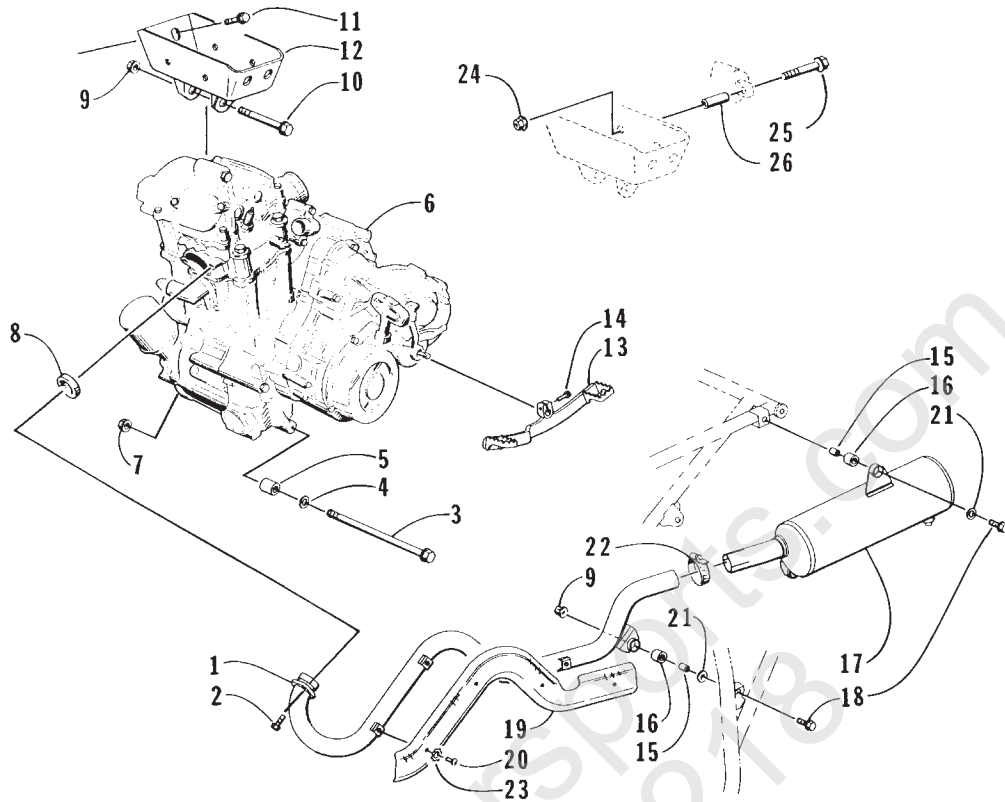

ENGINE AND EXHAUST

0732-348

Ref.	Part No.	Qty.	Description	Ref.	Part No.	Qty.	Description
1	0512-001	1	Pipe, Exhaust	14	8408-620	1	Screw, Cap
2	8408-820	2	Screw, Cap	15	0412-003	3	Spacer, Exhaust
3	3423-003	3	Screw, Cap	16	0412-004	3	Bushing, Rubber
4	0423-050	3	Washer, Motor	17	0412-005	1	Muffler
5	0423-042	1	Spacer, Engine	18	8408-830	3	Screw, Cap
6	0462-004	1	Engine	19	0406-224	1	Cover, Exhaust
7	8428-002	3	Nut, Lock	20	8477-610	4	Screw, Machine
8	0412-007	1	Seal, Exhaust	21	8050-252	3	Washer
9	8424-802	2	Nut, Jam	22	0214-015	1	Clamp
10	8408-860	1	Screw, Cap	23	8053-211	4	Washer, Star
11	8408-816	4	Screw, Cap	24	8424-602	2	Nut
12	0506-083	1	Bracket, Upper Motor	25	8408-640	2	Screw, Cap
13	0502-016	1	Lever, Shift	26	0107-630	2	Spacer