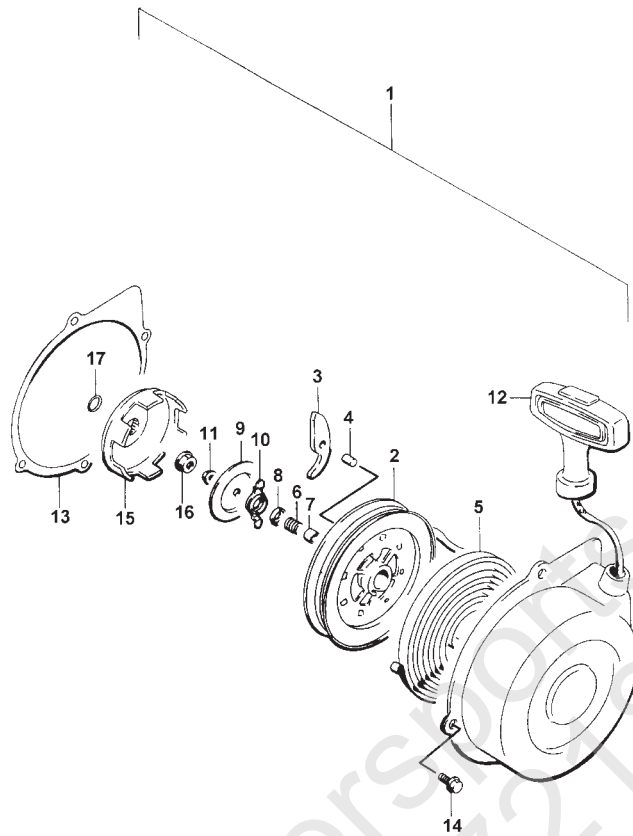

BEARCAT ATV 2 X 4

CRANK BALANCER ASSEMBLY

0732-306

Ref.	Part No.	Qty.	Description	Ref.	Part No.	Qty.	Description
1	3402-126	1	Balancer, Crank	9	3423-107	1	Washer
2	3402-050	2	Bearing	10	3423-200	1	Circlip
3	3423-033	1	Washer	11	3402-150	1	Gear, Oil Pump Drive
4	3402-128	1	Gear, Driven	12	3423-114	1	Pin
5	3402-129	1	Race, Driven Gear Inner	13	3402-151	1	Spacer
6	3423-106	3	Pin	14	3423-025	1	Nut
7	3402-090	6	Spring	15	3423-029	1	Washer
8	3004-540	1	Key				

CAM SHAFT VALVE ASSEMBLY

0732-307

Ref.	Part No.	Qty.	Description	Ref.	Part No.	Qty.	Description
1	3402-130	1	Cam Shaft	12	3402-078	4	Seal, Oil
2	3402-131	1	Sprocket	13	3402-140	1	Shaft, Rocker Arm
3	3423-047	1	Pin	14	3402-141	1	Shaft, Rocker Arm
4	3423-073	1	Washer	15	3423-031	2	Washer
5	3423-013	2	Screw, Cap	16	3402-040	2	Plug, Shaft
6	3423-071	1	C-Ring	17	3402-012	2	Gasket
7	3402-138	1	Arm, Valve Rocker (inc. 8-9)	18	3402-142	2	Valve, Intake
8	3423-075	2	• Screw, Cap	19	3402-143	2	Valve, Exhaust
9	3423-076	2	• Nut	20	3402-144	4	Spring, Valve - Set
10	3402-139	1	Arm, Valve Rocker (inc. 8-9)	21	3402-146	4	Retainer, Spring
11	3402-148	4	Seat, Spring	22	3402-147	8	Cotter, Valve

CAM CHAIN ASSEMBLY

0732-308

Ref.	Part No.	Qty.	Description	Ref.	Part No.	Qty.	Description
1	3402-133	1	Chain, Cam	6	3402-136	1	Adjuster, Tensioner - Assembly
2	3402-134	1	Guide, Chain	7	3402-137	1	Gasket
3	3402-135	1	Tensioner, Chain	8	3004-475	2	Screw, Cap
4	3423-074	1	Screw, Cap	9	3003-290	2	Gasket
5	3003-188	1	Washer				