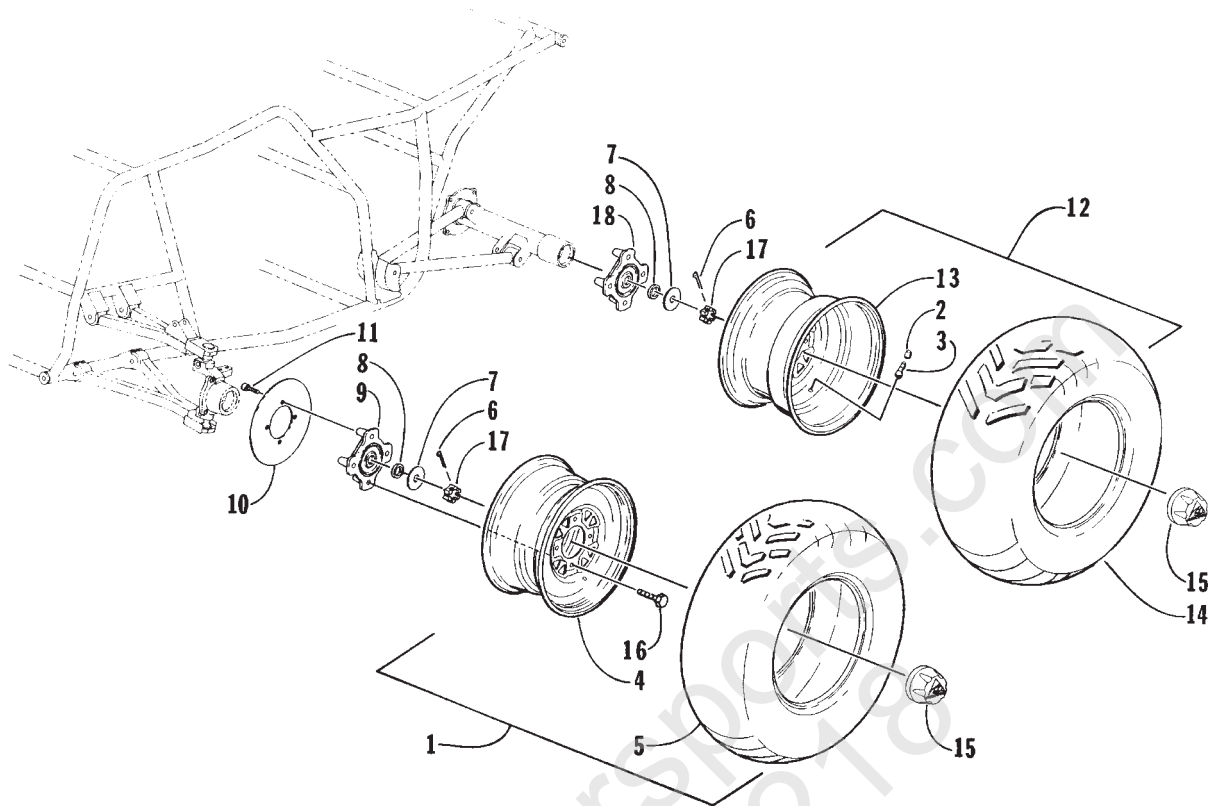

WHEEL AND TIRE ASSEMBLY

0732-332

Ref.	Part No.	Qty.	Description	Ref.	Part No.	Qty.	Description
1	<u>0402-148</u>	1	Wheel and Tire Assembly - Front Right (inc. one No. 2-5)	10	0402-009	3	Disc, Brake
	<u>0402-149</u>	1	Wheel and Tire Assembly - Front Left (inc. one No. 2-5)	11	0423-029	12	Screw, Machine
2	0402-140	4	• Cap, Valve Stem	12	<u>0402-150</u>	1	Wheel and Tire Assembly - Rear Right (inc. one No. 2-3 and 13-14)
3	0402-064	4	• Valve, Stem		<u>0402-151</u>	1	Wheel and Tire Assembly - Rear Left (inc. one No. 2-3 and 13-14)
4	0402-005	2	• Wheel - Front	13	0402-006	2	• Wheel - Rear
5	<u>0402-152</u>	2	• Tire - Front	14	<u>0402-153</u>	2	• Tire - Rear
6	0123-458	4	Pin, Cotter	15	0403-011	4	Cap, Wheel - Center
7	0423-021	4	Washer	16	8409-020	16	Screw, Cap
8	0402-099	4	Seal, Hub	17	0423-015	4	Nut, Hex
9	0402-082	2	Hub, Wheel - Front	18	0402-080	2	Hub, Wheel - Rear