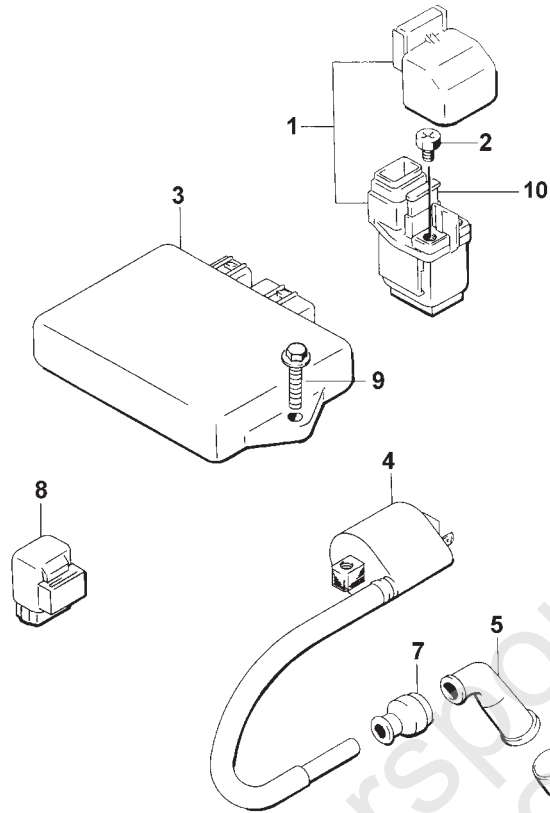

ELECTRICAL COMPONENTS ASSEMBLY

0732-322

Ref.	Part No.	Qty.	Description	Ref.	Part No.	Qty.	Description
1	3530-001	1	Relay, Starter Motor - Assembly	6	3430-008	1	Seal, Spark Plug
2	3423-020	2	Screw, Cap	7	3430-009	1	Seal, High Tension Cord
3	3430-014	1	CDI Unit	8	3530-008	1	Relay, Neutral Start - Assembly
4	3530-004	1	Coil, Ignition - Assembly	9	8408-616	2	Screw, Cap
5	3430-007	1	Cap, Spark Plug