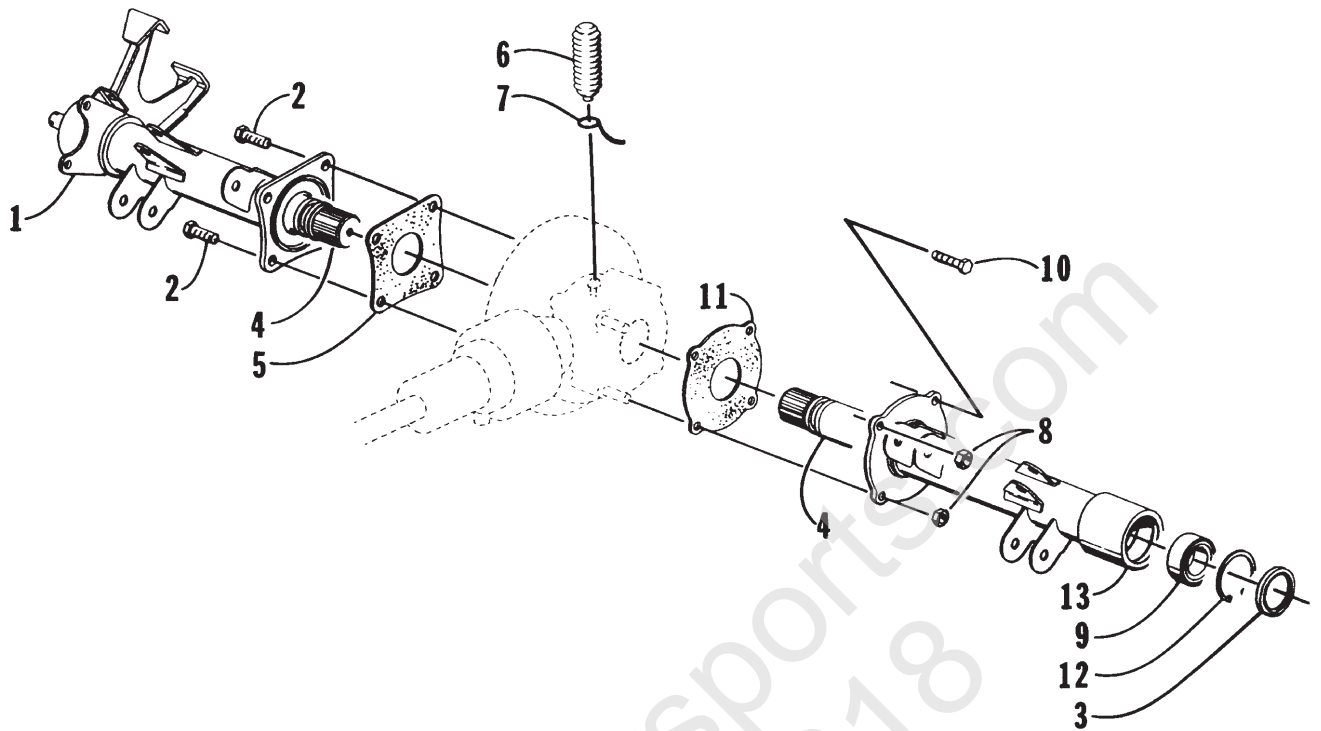

REAR AXLE ASSEMBLY

0732-927

Ref.	Part No.	Qty.	Description	Ref.	Part No.	Qty.	Description
1	0502-018	1	Housing, Axle - Rear Right	8	8428-002	2	Nut, Jam
2	8409-025	3	Screw, Cap	9	0402-003	2	Bearing, Wheel Hub - Rear
3	0402-068	2	Seal	10	8408-830	2	Screw, Cap
4	0402-145	2	Axle - Rear	11	0402-138	1	Gasket, Rear Axle
5	0402-139	1	Gasket, Rear Axle	12	0423-033	2	C-Clip
6	3008-100	1	Bladder, Case	13	0502-005	1	Housing, Axle - Rear Left
7	0123-811	1	Tie, Cable