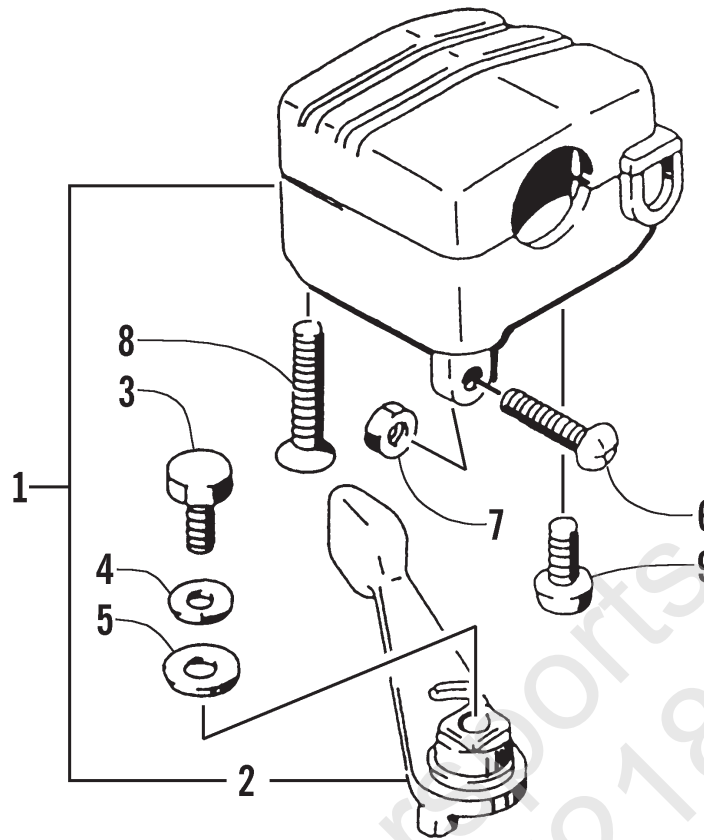

ELECTRICAL COMPONENTS ASSEMBLY

0732-322

Ref.	Part No.	Qty.	Description	Ref.	Part No.	Qty.	Description
1	3530-001	1	Relay, Starter Motor - Assembly	6	3430-008	1	Seal, Spark Plug
2	3423-020	2	Screw, Cap	7	3430-009	1	Seal, High Tension Cord
3	3430-014	1	CDI Unit	8	3530-008	1	Relay, Neutral Start - Assembly
4	3530-004	1	Coil, Ignition - Assembly	9	8408-616	2	Screw, Cap
5	3430-007	1	Cap, Spark Plug				

CONTROL SWITCH HOUSING ASSEMBLY

0732-323

Ref.	Part No.	Qty.	Description	Ref.	Part No.	Qty.	Description
1	3509-001	1	Switch, Handle - Assembly (inc. 2-5)	4	3423-196	1	• Screw, Machine
2	3409-009	1	• Lever, Choke	5	3423-197	1	• Screw, Machine
3	3409-010	1	• Cover, Choke				