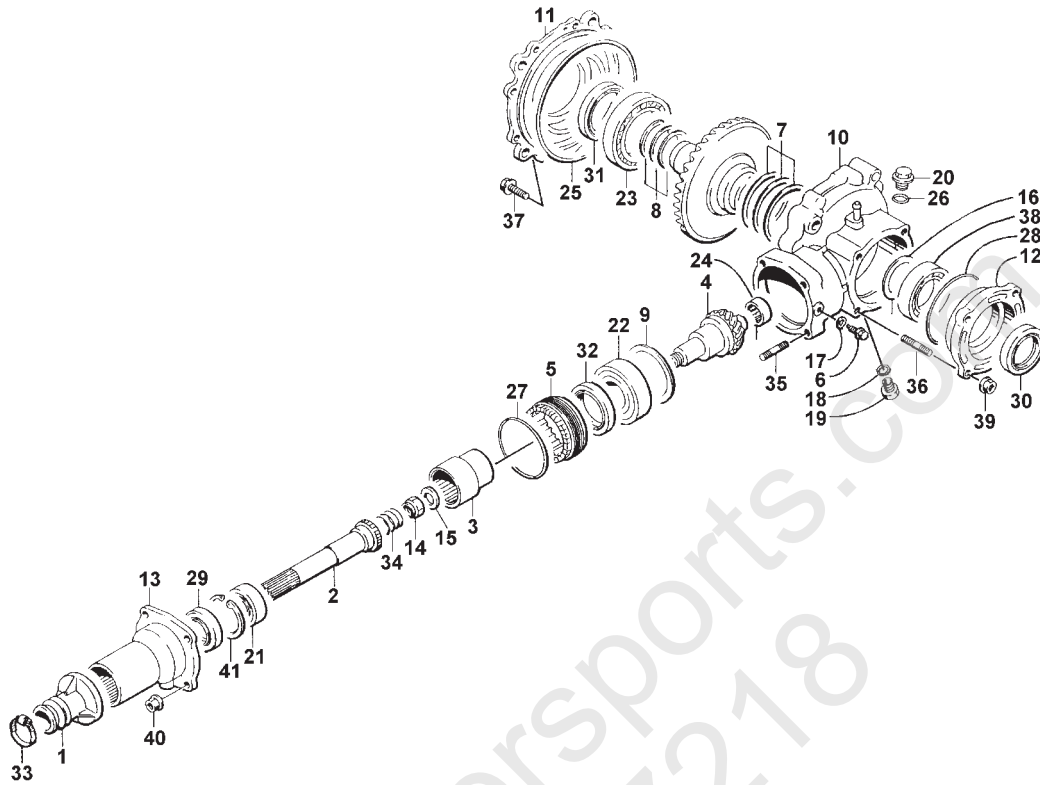

REAR BEVEL GEAR ASSEMBLY

0732-319

Ref.	Part No.	Qty.	Description	Ref.	Part No.	Qty.	Description
1	3435-051	1	Boot, Final Drive	22	3402-056	1	Bearing
2	3435-006	1	Shaft, Rear Final	23	3402-059	1	Bearing - Right
3	3435-008	1	Coupling, Rear	24	3402-061	1	Bearing, Final Drive Pilot
4	3435-012	1	Gear Set	25	3423-173	1	O-Ring, Bearing Case - Right
5	3435-015	1	Stopper, Rear Final	26	3423-057	1	O-Ring, Gear Oil Filler
6	3435-016	1	Pin, Bearing Stopper	27	3423-065	1	O-Ring, Final Bearing Stopper
7	3435-019	1	Shim Set	28	3003-335	1	O-Ring, Bearing Case - Left
8	3435-020	1	Shim Set	29	3435-048	1	Seal, Final Driven
9	3435-065	1	Shim Set	30	3402-073	1	Seal, Oil
10	3435-023	1	Case	31	3402-074	1	Seal, Oil
11	3435-026	1	Case - Right	32	3402-075	1	Seal, Oil
12	3435-027	1	Case - Left	33	3004-786	1	Clamp - Right
13	3435-028	1	Housing	34	3402-092	1	Spring
14	3423-025	1	Nut, Rear Drive Pinion	35	3004-279	4	Stud, Bolt
15	3423-029	1	Washer, Drive Nut	36	3004-301	2	Stud, Bolt - Left
16	3423-171	1	Washer - Left	37	3423-175	9	Bolt, Bearing - Right
17	3003-290	1	Gasket, Bearing Stopper Pin	38	3402-187	1	Bearing - Left
18	3402-012	1	Gasket, Oil Drain Plug	39	3004-326	2	Nut
19	3402-036	1	Plug, Oil Drain	40	3423-206	4	Nut, Rear Final Housing
20	3402-039	1	Plug, Gear Oil Filler	41	3423-194	1	Circlip Set
21	3402-052	1	Bearing