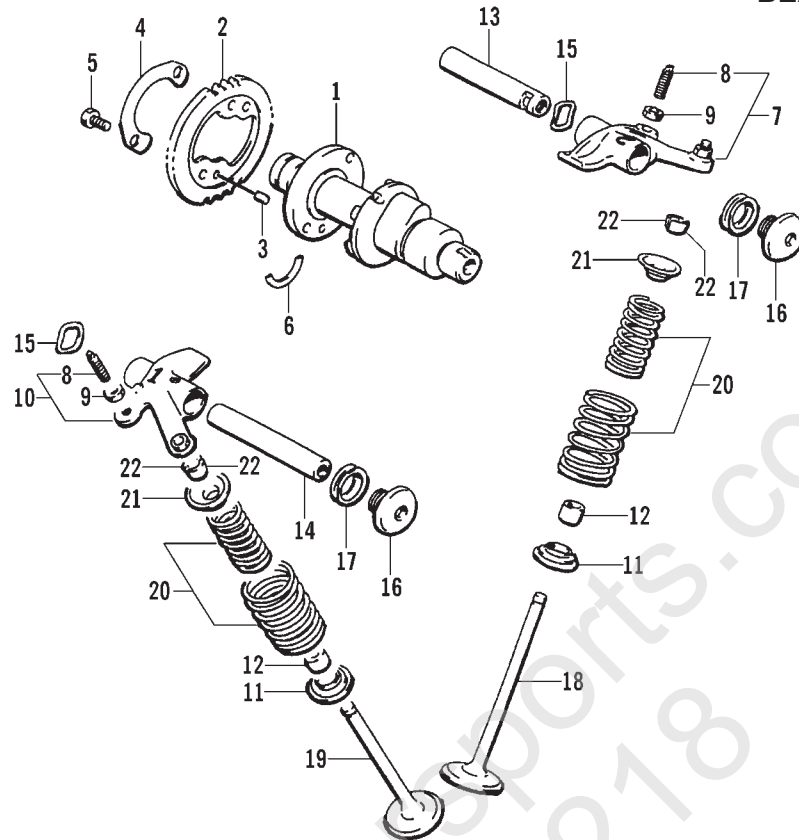

CAM SHAFT VALVE ASSEMBLY

0732-307

Ref.	Part No.	Qty.	Description	Ref.	Part No.	Qty.	Description
1	3402-130	1	Cam Shaft	12	3402-078	4	Seal, Oil
2	3402-131	1	Sprocket	13	3402-140	1	Shaft, Rocker Arm
3	3423-047	1	Pin	14	3402-141	1	Shaft, Rocker Arm
4	3423-073	1	Washer	15	3423-031	2	Washer
5	3423-013	2	Screw, Cap	16	3402-040	2	Plug, Shaft
6	3423-071	1	C-Ring	17	3402-012	2	Gasket
7	3402-138	1	Arm, Valve Rocker (inc. 8-9)	18	3402-142	2	Valve, Intake
8	3423-075	2	• Screw, Cap	19	3402-143	2	Valve, Exhaust
9	3423-076	2	• Nut	20	3402-144	4	Spring, Valve - Set
10	3402-139	1	Arm, Valve Rocker (inc. 8-9)	21	3402-146	4	Retainer, Spring
11	3402-148	4	Seat, Spring	22	3402-147	8	Cotter, Valve