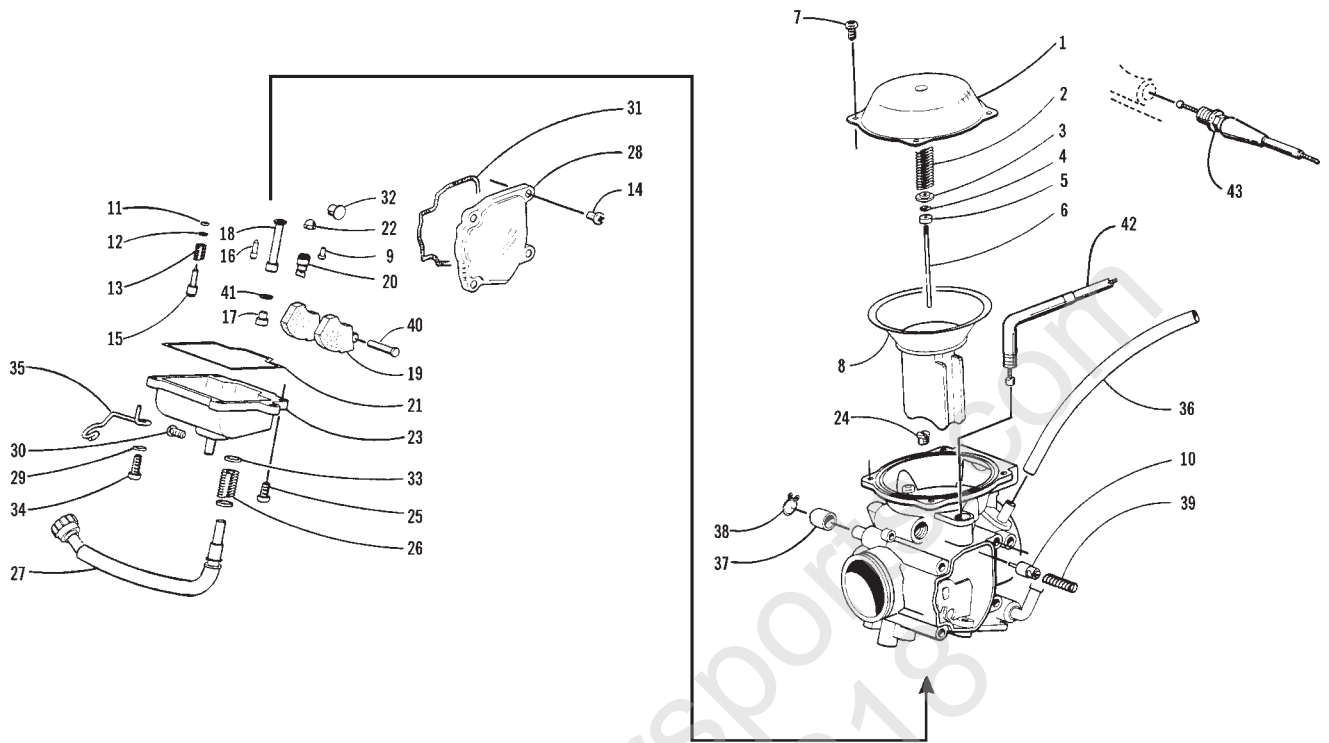

REAR AXLE ASSEMBLY

0732-927

Ref.	Part No.	Qty.	Description	Ref.	Part No.	Qty.	Description
1	0502-018	1	Housing, Axle - Rear Right	8	8428-002	2	Nut, Jam
2	8409-025	3	Screw, Cap	9	0402-003	2	Bearing, Wheel Hub - Rear
3	0402-068	2	Seal	10	8408-830	2	Screw, Cap
4	0402-145	2	Axle - Rear	11	0402-138	1	Gasket, Rear Axle
5	0402-139	1	Gasket, Rear Axle	12	0423-033	2	C-Clip
6	3008-100	1	Bladder, Case	13	0502-005	1	Housing, Axle - Rear Left
7	0123-811	1	Tie, Cable				

WIRING HARNESS ASSEMBLY

0732-928

Ref.	Part No.	Qty.	Description	Ref.	Part No.	Qty.	Description
1	0486-007	1	Harness, Main	7	8408-620	2	Screw, Cap
2	0445-003	1	Cable, Battery/Electric Start Relay	8	0402-130	1	Retainer, Switch
3	0445-002	1	Cable, Battery/Ground	9	0445-004	1	Cable, Battery/Electric Start
4	0123-788	AR	Tie, Cable	10	0623-454	3	Clip, Snap In
5	0409-009	1	Switch, Brake - Assembly	11	0423-065	1	Base, Wire Tie
6	3430-016	1	Regulator, Voltage	12	0423-067	1	Tube, Loom