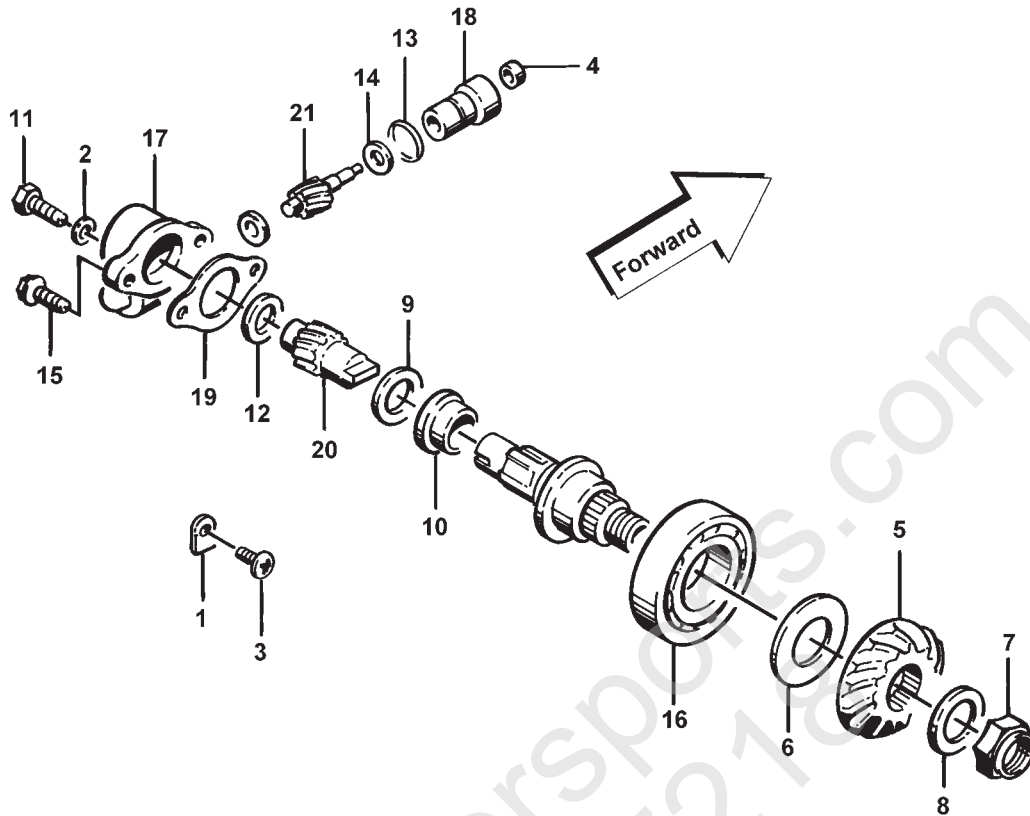

SPEEDOMETER DRIVE ASSEMBLY

0732-459

Ref.	Part No.	Qty.	Description	Ref.	Part No.	Qty.	Description
1	3446-031	2	Retainer, Bearing	12	3423-145	1	Washer
2	3402-009	1	Washer, Driven	13	3423-056	1	O-Ring
3	3004-552	2	Screw, Retainer	14	3423-144	1	Washer
4	3402-077	1	Seal, Driven Gear	15	3004-507	2	Screw, Cap
5	3446-033	1	Gear	16	3402-055	1	Bearing Set - Right
6	3446-035	1	Shim Set	17	3446-057	1	Housing, Odometer Gear
7	3423-023	1	Nut	18	3446-058	1	Sleeve
8	3423-032	1	Washer	19	3446-059	1	Gasket
9	3423-146	1	Washer - Right	20	3446-060	1	Gear, Drive
10	3446-114	1	Spacer, Driven Gear	21	3446-061	1	Gear, Driven
11	3423-143	1	Screw, Cap