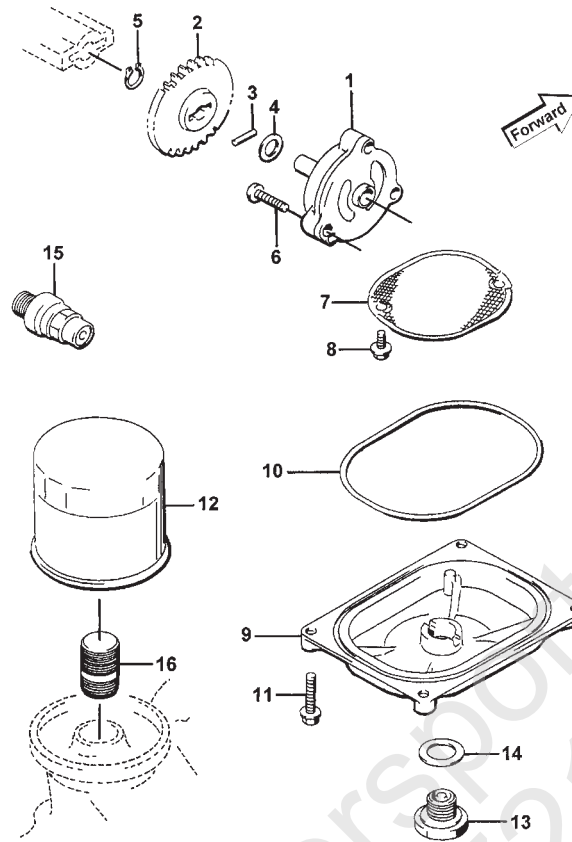

CAM SHAFT VALVE ASSEMBLY

0732-307

Ref.	Part No.	Qty.	Description	Ref.	Part No.	Qty.	Description
1	3402-130	1	Cam Shaft	12	3402-078	4	Seal, Oil
2	3402-131	1	Sprocket	13	3402-140	1	Shaft, Rocker Arm
3	3423-047	1	Pin	14	3402-141	1	Shaft, Rocker Arm
4	3423-073	1	Washer	15	3423-031	2	Washer
5	3423-013	2	Screw, Cap	16	3402-040	2	Plug, Shaft
6	3423-071	1	C-Ring	17	3402-012	2	Gasket
7	3402-138	1	Arm, Valve Rocker (inc. 8-9)	18	3402-142	2	Valve, Intake
8	3423-075	2	• Screw, Cap	19	3402-143	2	Valve, Exhaust
9	3423-076	2	• Nut	20	3402-144	4	Spring, Valve - Set
10	3402-139	1	Arm, Valve Rocker (inc. 8-9)	21	3402-146	4	Retainer, Spring
11	3402-148	4	Seat, Spring	22	3402-147	8	Cotter, Valve

CAM CHAIN ASSEMBLY

0732-308

Ref.	Part No.	Qty.	Description	Ref.	Part No.	Qty.	Description
1	3402-133	1	Chain, Cam	6	3402-136	1	Adjuster, Tensioner - Assembly
2	3402-134	1	Guide, Chain	7	3402-137	1	Gasket
3	3402-135	1	Tensioner, Chain	8	3004-475	2	Screw, Cap
4	3423-074	1	Screw, Cap	9	3003-290	2	Gasket
5	3003-188	1	Washer				

RECOIL STARTER ASSEMBLY

0732-309 * Not a Service Part

Ref.	Part No.	Qty.	Description	Ref.	Part No.	Qty.	Description
1	3445-003	1	Starter, Recoil - Assembly (inc. 2-12)	10	*	1	● Guide, Ratchet
2	3445-004	1	● Reel	11	3004-488	1	● Nut
3	3445-016	1	● Ratchet Assembly (inc. 4 and 6-10)	12	3445-011	1	● Rope - Assembly
4	*	1	● ● Pin, Ratchet	13	3445-013	1	Gasket
5	3445-007	1	● Spring, Spiral	14	3423-112	6	Screw, Cap
6	*	1	● Spring, Friction	15	3445-015	1	Cup, Starter
7	*	1	● Shaft	16	3004-491	1	Nut
8	*	1	● Cover, Spring	17	3423-053	1	O-Ring
9	*	1	● Plate, Friction				