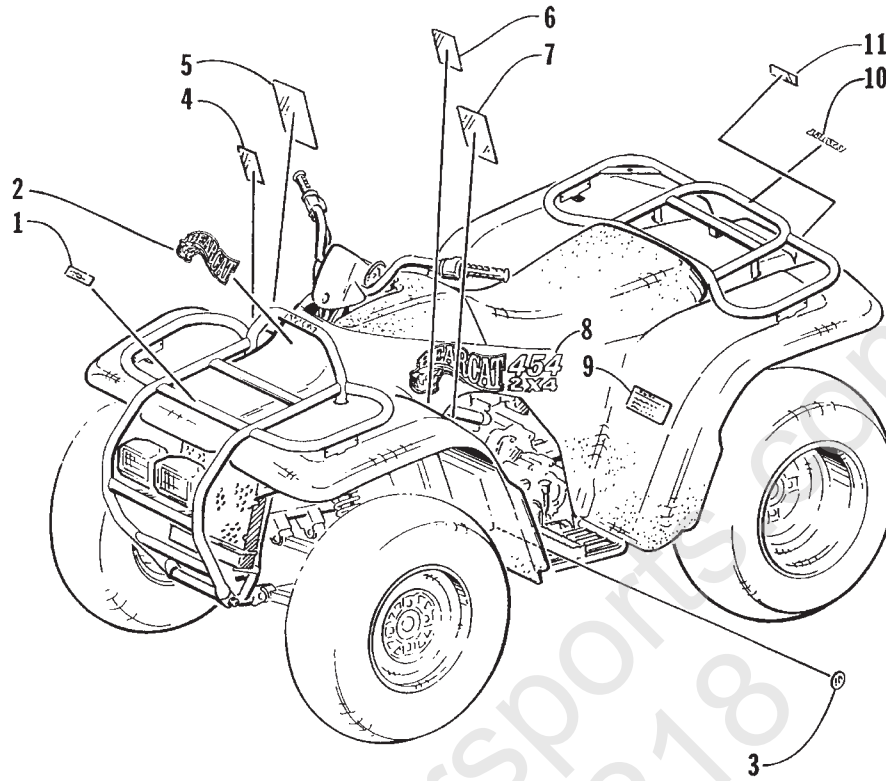

DECALS

0732-914

Ref.	Part No.	Qty.	Description	Ref.	Part No.	Qty.	Description
1	0411-058	1	Decal, Warning - Front Rack Load	7	0411-010	1	Decal, Warning - General
2	0411-038	1	Decal, "Bearcat" - Front	8	0411-036	1	Decal, "Bearcat" - Side Right
3	0411-003	1	Decal, Shift Pattern		0411-037	1	Decal, "Bearcat" - Side Left
4	0411-045	1	Decal, Warning - Turn	9	0411-012	1	Decal, Warning - Tire Pressure
5	0411-008	1	Decal, Warning Reverse/Pre Ride	10	0411-060	1	Decal, "Arctic Cat"
6	0411-040	1	Decal, Warning - Age	11	0411-059	1	Decal, Warning - Rear Rack Load