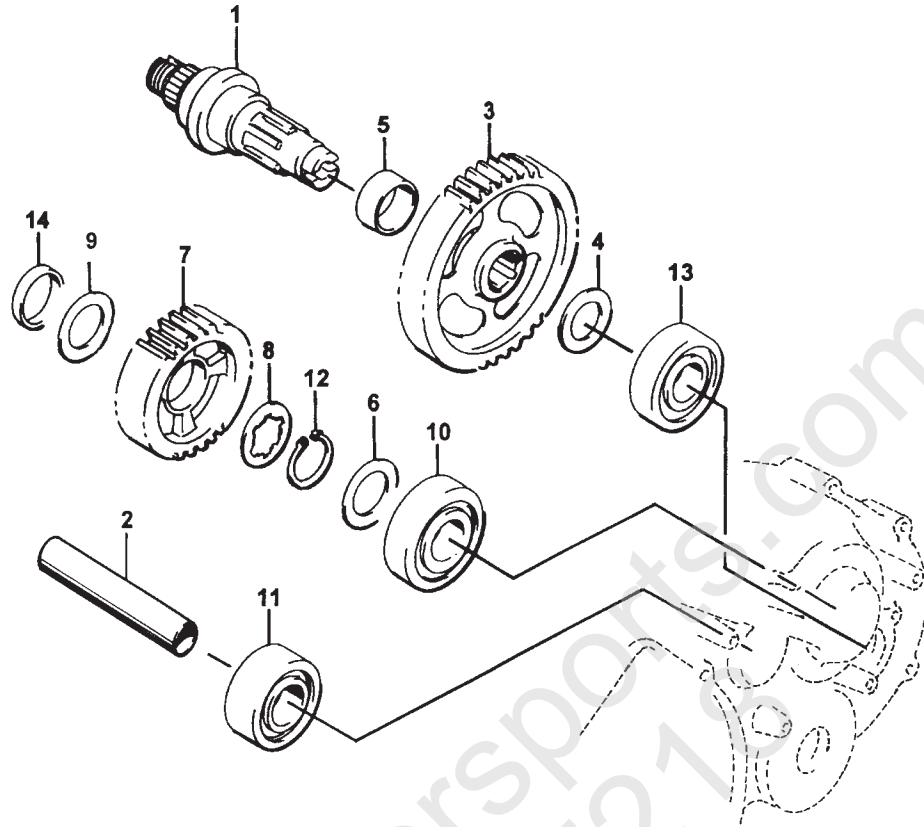

SECONDARY TRANSMISSION ASSEMBLY

0732-936

Ref.	Part No.	Qty.	Description	Ref.	Part No.	Qty.	Description
1	3446-065	1	Shaft, Output	8	3423-036	1	Washer
2	3446-109	1	Spacer, Idle Gear	9	3402-015	1	Spacer, Drive
3	3446-072	1	Gear, Driven	10	3402-046	1	Bearing, Driveshaft - Left
4	3423-150	1	Washer	11	3402-047	1	Bearing, Center Shaft - Left
5	3446-069	1	Spacer	12	3423-066	1	Circlip, (No. 1)
6	3402-194	1	Washer	13	3402-045	1	Bearing Set - Left
7	3446-110	1	Gear, (No. 1)	14	3446-068	1	Spacer