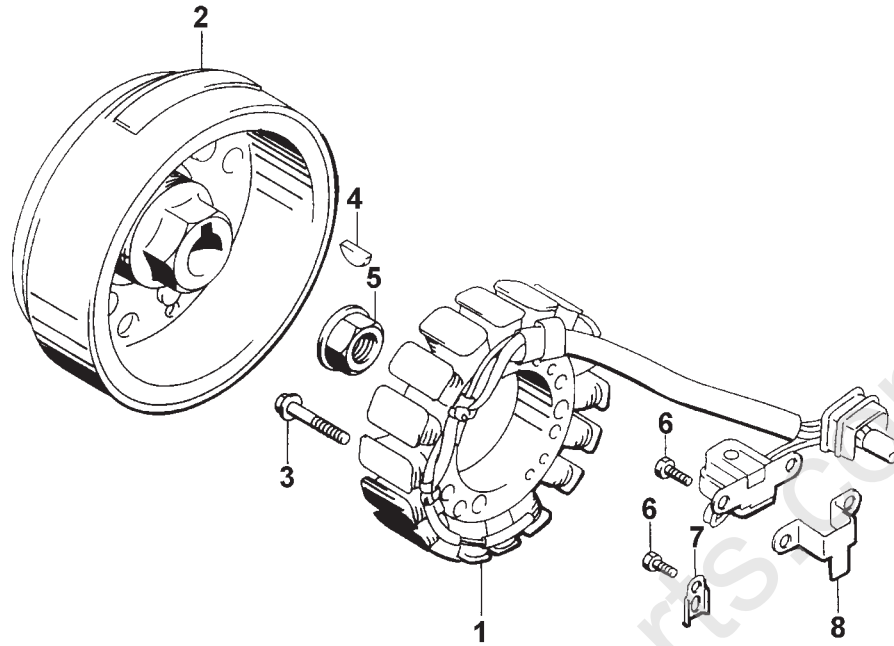

STARTER MOTOR ASSEMBLY

0732-320

Ref.	Part No.	Qty.	Description	Ref.	Part No.	Qty.	Description
1	3545-001	1	Motor, Starter Assembly (inc. 2-9)	8	3008-101	2	• O-Ring
2	3008-094	1	• Terminal Set, Brush	9	3423-085	2	• Screw, Cap
3	3008-095	1	• Holder Set, Brush	10	3423-162	2	Screw, Cap
4	3008-096	4	• Spring, Brush	11	3423-195	1	Nut
5	3008-164	1	• O-Ring	12	3423-201	1	Circlip
6	3423-084	1	• O-Ring	13	3402-043	1	Bearing, Pinion Shaft
7	3436-001	1	• Washer Set				