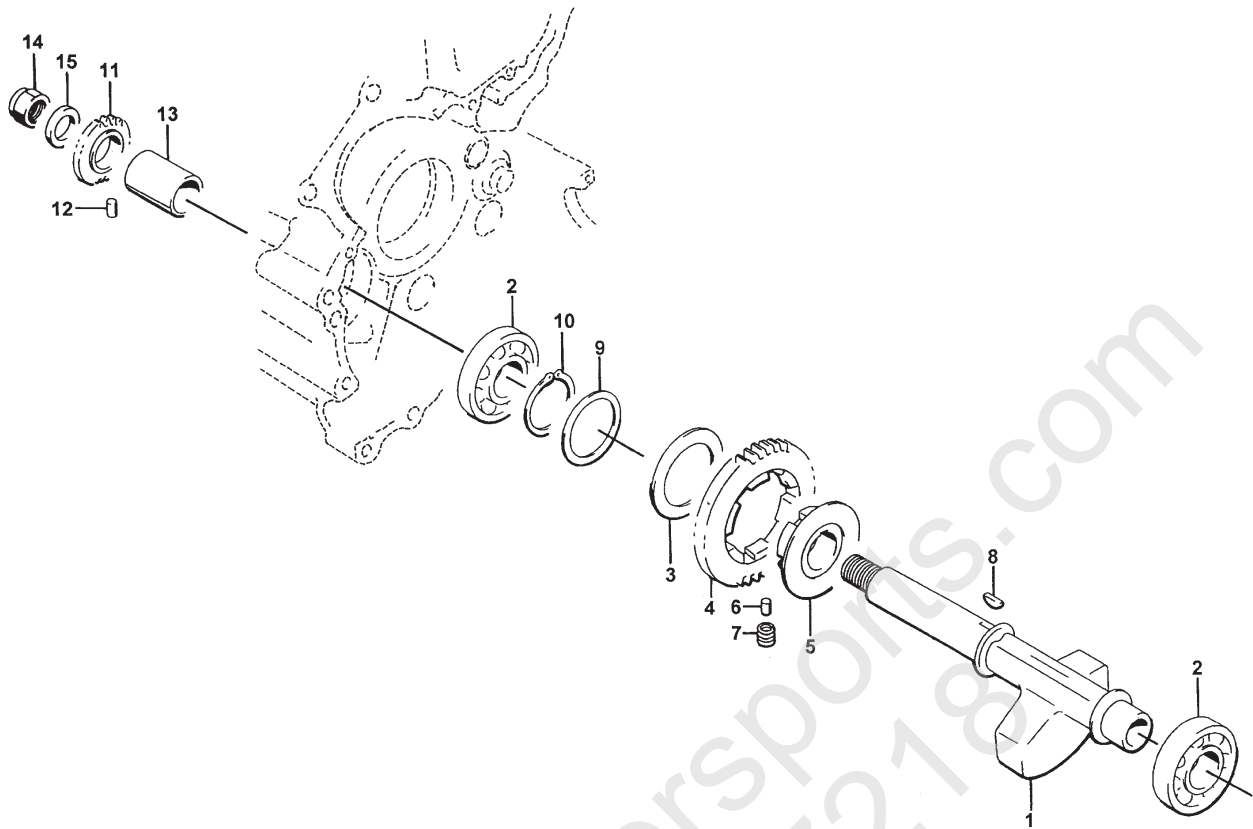

BEARCAT ATV 2 X 4

CRANK BALANCER ASSEMBLY

0732-306

Ref.	Part No.	Qty.	Description	Ref.	Part No.	Qty.	Description
1	3402-126	1	Balancer, Crank	9	3423-107	1	Washer
2	3402-050	2	Bearing	10	3423-200	1	Circlip
3	3423-033	1	Washer	11	3402-150	1	Gear, Oil Pump Drive
4	3402-128	1	Gear, Driven	12	3423-114	1	Pin
5	3402-129	1	Race, Driven Gear Inner	13	3402-151	1	Spacer
6	3423-106	3	Pin	14	3423-025	1	Nut
7	3402-090	6	Spring	15	3423-029	1	Washer
8	3004-540	1	Key