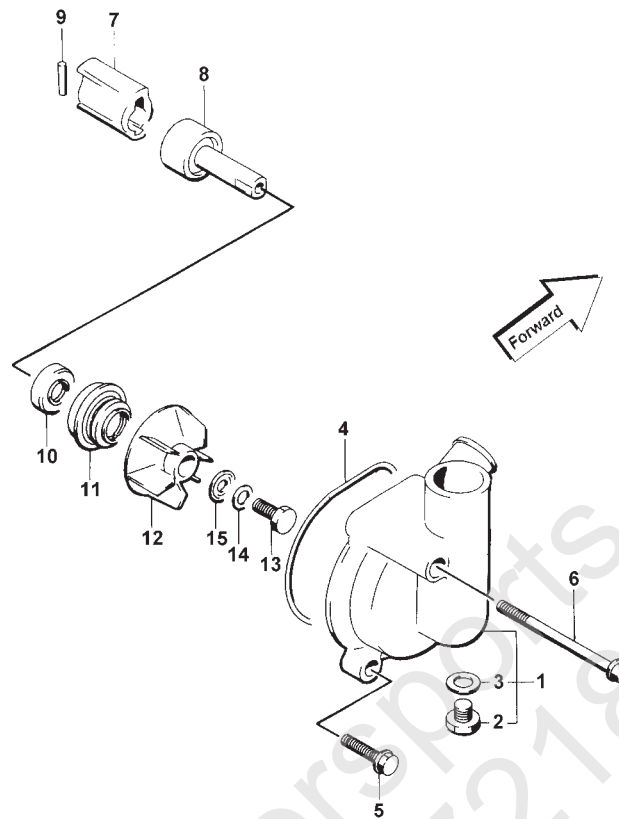

WATER PUMP ASSEMBLY

0732-311

Ref.	Part No.	Qty.	Description	Ref.	Part No.	Qty.	Description
1	3402-159	1	Case, Water Pump (inc. 2-3)	9	3423-046	1	Pin
2	3423-185	1	• Screw, Cap	10	3003-356	1	Seal, Pump Drive
3	3003-188	1	• Gasket	11	3003-466	1	Seal, Mechanical
4	3423-078	1	O-Ring	12	3413-001	1	Impeller
5	3004-507	2	Screw, Cap	13	3003-426	1	Screw, Cap
6	3423-119	1	Screw, Cap	14	3003-431	1	Washer
7	3413-010	1	Joint, Water Pump Drive	15	3003-432	1	Gasket
8	3413-002	1	Shaft, Water Pump w/Bearing