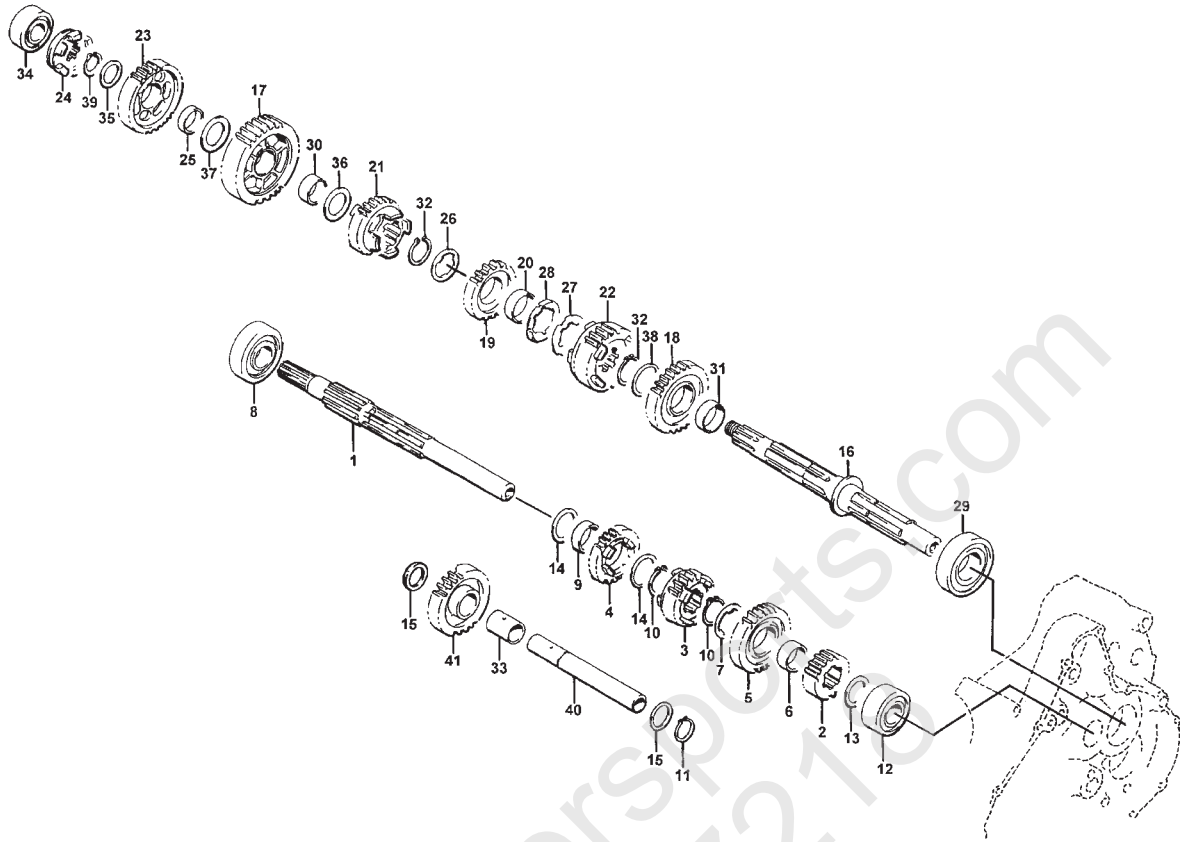

TRANSMISSION ASSEMBLY

0732-313

Ref.	Part No.	Qty.	Description	Ref.	Part No.	Qty.	Description
1	3446-014	1	Shaft, Counter	22	3446-026	1	Gear, 5th Driven
2	3446-016	1	Gear, 2nd Drive	23	3446-029	1	Gear, Reverse Driven
3	3446-017	1	Gear, 3rd Drive	24	3446-030	1	Dog, Reverse
4	3446-018	1	Gear, 4th Drive	25	3446-032	1	Bushing, Reverse Driven
5	3446-019	1	Gear, 5th Drive	26	3423-038	1	Washer, 3rd Driven - Right
6	3446-020	1	Bushing, 5th Drive Gear	27	3423-039	1	Washer, 3rd Driven - Left
7	3423-037	1	Washer, 5th Drive Gear	28	3423-040	1	Washer, 3rd Driven - Left
8	3402-049	1	Bearing, Center Shaft - Right	29	3402-053	1	Bearing, Driveshaft
9	3402-081	1	Bushing, 4th Drive Gear	30	3402-080	1	Bushing, 1st Driven
10	3423-066	2	Circlip, 4th Drive	31	3402-082	1	Bushing, 2nd Driven
11	3423-190	1	Circlip, Reverse Idle	32	3423-188	2	Circlip, 2nd Driven
12	3402-179	1	Bearing, Center Shaft	33	3402-079	1	Bushing, Reverse Idle
13	3402-195	1	Shim	34	3003-320	1	Bearing, Driveshaft - Right
14	3423-187	2	Washer, 4th Drive	35	3423-129	1	Washer, Reverse Driven
15	3423-126	2	Washer, Reverse Idle	36	3423-130	1	Washer, 1st Driven - Left
16	3446-015	1	Shaft, Drive	37	3423-131	1	Washer, 1st Driven - Right
17	3446-021	1	Gear, 1st Driven	38	3003-605	1	Washer, 2nd Driven
18	3446-022	1	Gear, 2nd Driven	39	3423-189	1	Circlip, Reverse Driven
19	3446-023	1	Gear, 3rd Driven	40	3446-027	1	Shaft, Reverse Idle
20	3446-024	1	Bushing, 3rd Driven	41	3446-028	1	Gear, Reverse Idle
21	3446-025	1	Gear, 4th Driven