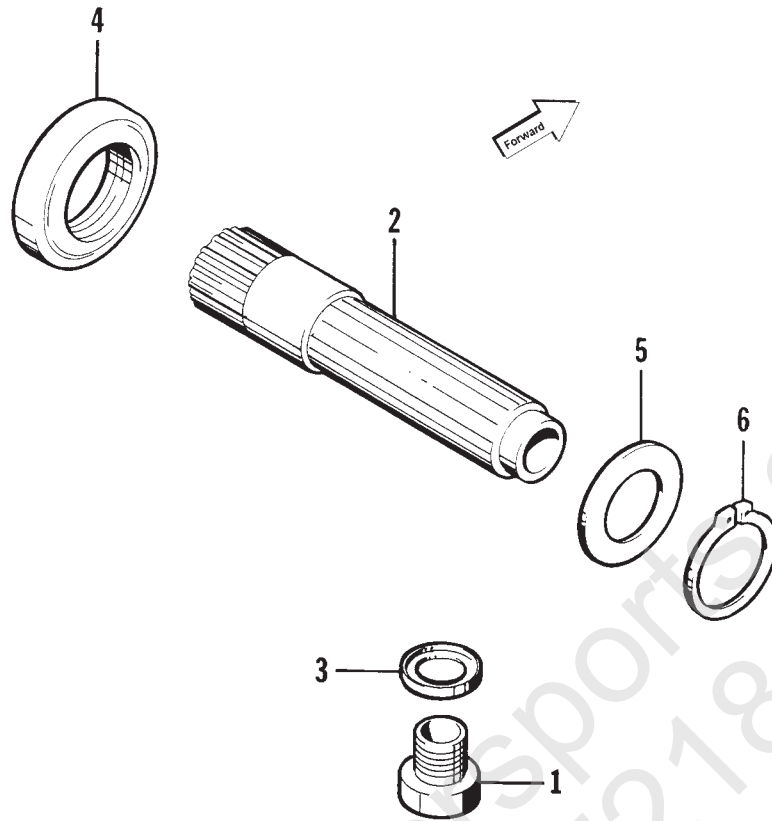

SHIFTER ASSEMBLY

0732-938

Ref.	Part No.	Qty.	Description	Ref.	Part No.	Qty.	Description
1	3446-046	1	Housing, Shift Stop	4	3402-071	1	Seal, Oil
2	3446-076	1	Shaft, Shift	5	3423-158	1	Washer, Shaft - Left
3	3402-012	1	Gasket, Cam Stop	6	3423-193	1	Circlip, Shaft - Left