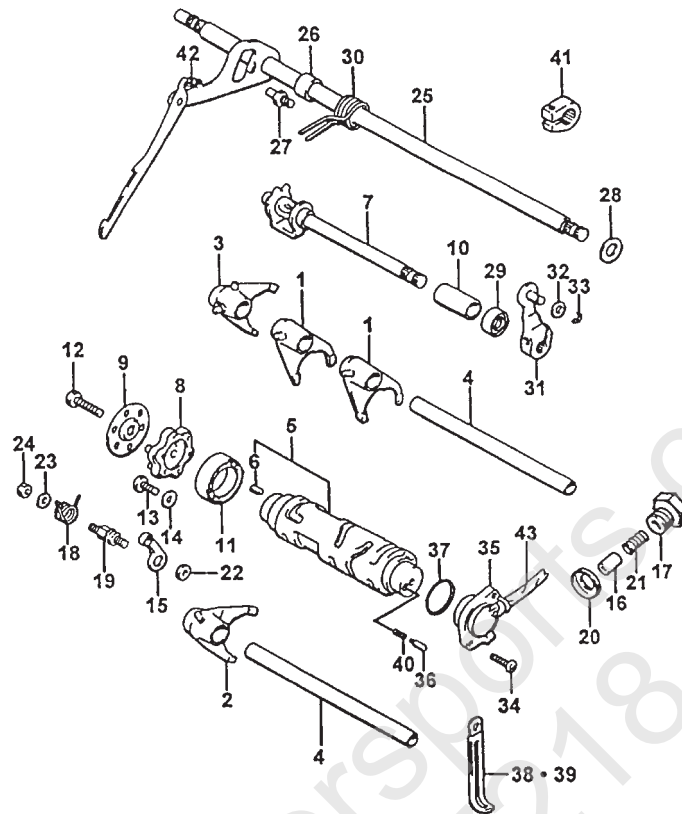

GEAR SHIFTING ASSEMBLY

0732-316

Ref.	Part No.	Qty.	Description	Ref.	Part No.	Qty.	Description
1	3446-038	2	Fork, (No. 2)	22	3423-141	1	Washer, Gear Shift Cam
2	3446-039	1	Fork, (No. 3)	23	3423-142	1	Washer, Cam Stopper Arm
3	3446-040	1	Fork, Reverse	24	3004-488	1	Nut, Cam Stopper Arm Support
4	3446-052	2	Shaft, Gear Shift Fork	25	3446-053	1	Shaft, Gear Shift
5	3446-041	1	Cam, Gear Shift (inc. 6)	26	3446-054	1	Spacer, Gear Shift Shaft
6	3423-114	1	● Pin, Gear Shift	27	3446-056	1	Stopper, Gear Shift Arm
7	3446-042	1	Cam, Reverse Shift	28	3402-068	1	Seal, Gear Shift Shaft Oil
8	3446-049	1	Plate, Gear Shift Cam	29	3402-076	1	Seal, Reverse Shift Oil
9	3446-050	1	Guide, Gear Shift Cam Plate	30	3402-094	1	Spring, Gear Shift Return
10	3402-014	1	Spacer, Reverse Shift Cam	31	3446-055	1	Arm, Reverse Gear Shift
11	3402-051	1	Bearing, Gear Shift Cam	32	3423-204	1	Washer, Gear Shift Cable Arm
12	3423-125	1	Bolt, Clutch Release Arm	33	3423-168	1	E-Ring, Gear Shift Cable Arm
13	3004-552	2	Screw, Cam Bearing Retainer	34	3423-166	2	Screw, Cap
14	3423-135	2	Retainer, Bearing	35	3430-015	1	Base Assembly
15	3446-043	1	Stopper, Gear Shift Cam	36	3423-044	1	Contact, Neutral
16	3446-044	1	Stopper, Reverse Shift Cam	37	3423-059	1	O-Ring, Neutral
17	3446-046	1	Housing, Reverse Cam Stopper	38	3004-787	1	Clamp
18	3446-047	1	Spring, Shift Cam Stopper Arm	39	3004-761	1	Clamp
19	3446-048	1	Support, Shift Cam Stopper	40	3402-087	1	Spring
20	3402-012	1	Gasket, Cam Stopper Housing	41	3402-008	1	Hub, Gear Shift
21	3402-088	1	Spring, Reverse Cam Stopper	42	3402-093	1	Spring, Gearshift