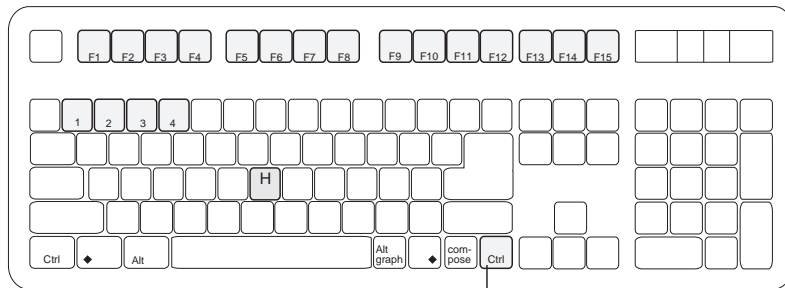

PS/2 104 Key Keyboard maps

* These highlight keyboard that associated with R_Ctrl keyboard are able to imitate a SUN keyboard

SUN keyboard emulated by PS/2 keyboard

Win Keyboard	Sun Keyboard
R_Ctrl & F1	Stop
R_Ctrl & F2	Again
R_Ctrl & F3	Props
R_Ctrl & F4	Undo
R_Ctrl & F5	Front
R_Ctrl & F6	Copy
R_Ctrl & F7	Open
R_Ctrl & F8	Paste
R_Ctrl & F9	Find
R_Ctrl & F10	Cut
R_Ctrl & '1'	⏏
R_Ctrl & '2'	⏏ -
R_Ctrl & '3'	⏏ +
R_Ctrl & '4'	⏏
R_Ctrl & 'H'	Help
Right WIN	Right ♦
Left WIN	Left ♦
WIN CMD	Compose
R_ALT	Alt Grapher

- Extend LED = Indicate R_Ctrl Key active
- Compose LED = Indicate Compose Key Latch
- Active LED = Indicate PS/2 KB or Mouse DATA active