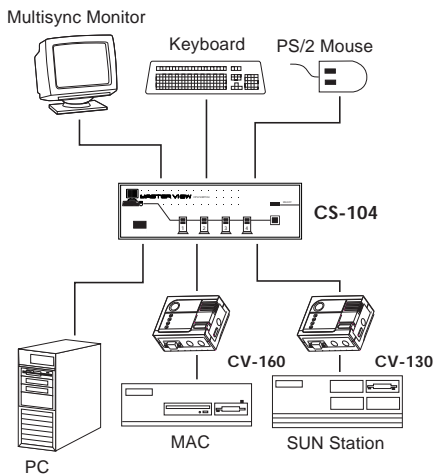

Introduction

CV130 is an interface converter that translate the PS/2 keyboard, mouse and monitor signals to regular SUN workstation's keyboard, mouse and monitor signals.

Features

- Support Hot plug for PS/2 keyboard and mouse.
- Selectable mouse speed
- With Dip switch(#1,2,3) to select display mode
- With DIP switch(#4,5,6) to select screen saver mode
- No power adapter needed

CV130 fully supports ATEN's existing MasterView KVM switches and console extender products.

When used with a KVM switch, you may control IBM PS/2 PCs, Mac computers and Sun Stations from one keyboard, mouse and monitor.

You may also use CV130 with ATEN's console extender which will allow you to control your Sun work station from a remote keyboard, mouse and monitor.

Examples :

CS-104 application

Examples :

CE-120 application

Specifications

FUNCTION		CV-130
Power Consumption		50mA(max)
Video in Connector		13W3 / Female
Video Out Connector		HD15 / Female
Sun Keyboard & Mouse Connector		Mini Din 8 Pin / Female
PS/2 Keyboard Connector		Mini Din 6-pin / Female
PS/2 Mouse Connector		Mini Din 6-pin / Female
DIP Switch		8 bits
LED	Active	Green
	Extend	Yellow
	Compose	Yellow
Operation Temperature		5°C ~ 40°C
Stock Temperature		-20°C ~ 60°C
Humidity		0% ~ 80% (RH)
Enclosure		Plastic
Weight		150g
Dimension (L x W x H)		100 x 80 x 36 (mm)