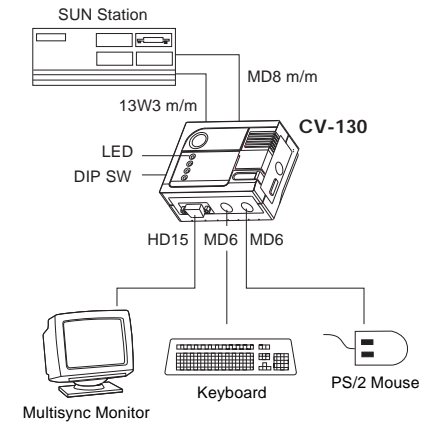

The following products that can be used a CV130 to expand the usage. Contact your dealer for more information.

- CS104 • CS122 • CS1016 •
- CS1008 • CS221 • CE120 •

Dip switch settings

1. Use Switch #1, #2 and #3 to select the video mode. See the following table for more information.

DIP Switch Setting			Monitor Resolution
SW1	SW2	SW3	
ON	OFF	OFF	1152 x 900 (76Hz)
ON	ON	OFF	1152 x 900 (76Hz)
OFF	OFF	ON	1152 x 900 (66Hz)
ON	OFF	ON	1280 x 1024 (76Hz)
OFF	ON	ON	1600 x 1280 (76Hz)

2. Use switch #4, #5 and #6 to select the screen saver timeout. See the following table for more information

DIP Switch Setting			Monitor Time Out
SW4	SW5	SW6	
OFF	ON	ON	5 minutes
OFF	OFF	ON	10 minutes
OFF	ON	OFF	20 minutes
OFF	OFF	OFF	30 minutes
ON	X	X	Always ON

3. Use switch #7 to select mouse speed. See the following table for more information

SW7	Mouse Speed
ON	Hi
OFF	Normal