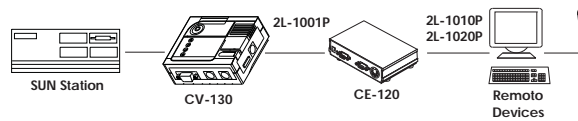

Examples :

CE-120 application

Specifications

FUNCTION		CV-130
Power Consumption		50mA(max)
Video in Connector		13W3 / Female
Video Out Connector		HD15 / Female
Sun Keyboard & Mouse Connector		Mini Din 8 Pin / Female
PS/2 Keyboard Connector		Mini Din 6-pin / Female
PS/2 Mouse Connector		Mini Din 6-pin / Female
DIP Switch		8 bits
LED	Active	Green
	Extend	Yellow
	Compose	Yellow
Operation Temperature		5°C ~ 40°C
Stock Temperature		-20°C ~ 60°C
Humidity		0% ~ 80% (RH)
Enclosure		Plastic
Weight		150g
Dimension (L x W x H)		100 x 80 x 36 (mm)

Installation

1. PS/2 mouse to the PS/2 mouse port and the PS/2 keyboard to the PS/2 keyboard port on CV130. Connect the monitor to the HD-15 female port of the CV130.
2. Use a 13W3 male-to-male cable to connect the Sun workstation's video-out port to CV130's Video-in port.
3. Use a MD8 male to male and PIN to PIN Cable to connect the SUN Workstation's keyboard and mouse port to CV-130's keyboard and mouse port.

Examples :