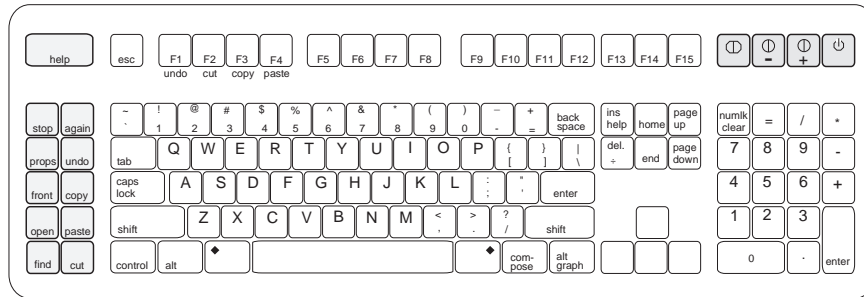

Mouse and Keyboard configuration .....

The mouse that is used with a Sun station has three buttons. Please use a combo mouse (a mouse that can be used as a serial or PS/2 mouse). A combo mouse has three buttons which can fully animate a Sun mouse.

Cross reference table for Sun and PS/2 Keyboard:

SUN Keyboard maps