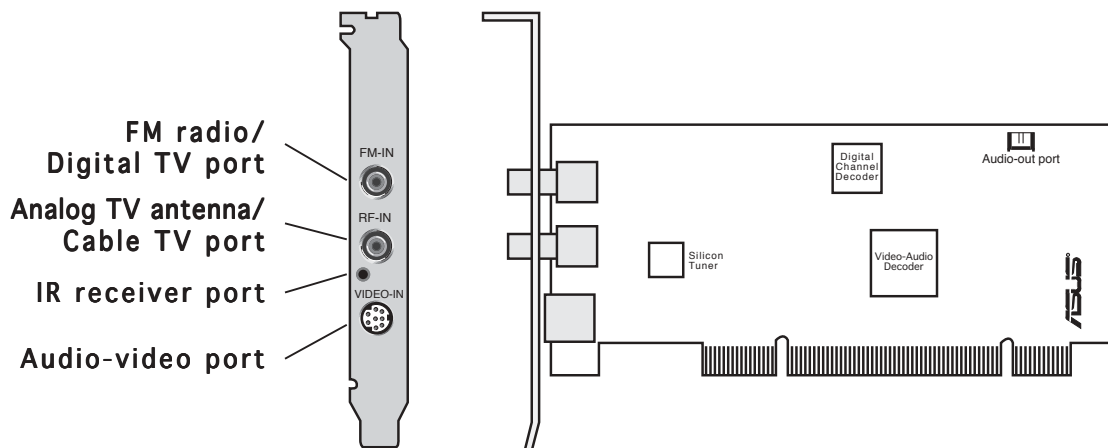

E2071
First Edition V1
May 2005

TV Tuner Card

My Cinema-P7131D

My Cinema-P7131

1. Welcome!

Thank you for buying an ASUS® TV Tuner Card!

The ASUS® TV Tuner Card integrates several multimedia functions that allow you to transform your PC into the ultimate entertainment center. With the ASUS® TV Tuner Card, you can watch and record live TV, capture and play back videos, make VCD/DVD movies, listen to MP3 music, tune in to your favorite FM station, and view photos on your PC.

My Cinema P7131 Analog TV card

Drawings are for reference only. The actual card layout may vary.

3. Connecting cables and devices

4. Remote controller

The ASUS remote controller allows you to operate the ASUS TV Tuner Card from a distance. Use the remote controller to navigate through the CyberLink My Cinema windows.

Remote controller specifications

Operating range	5 meters (max)
Power source	3 V (2 x "AAA" batteries)
Receiver	Infrared receiver (supplied)

4.1 Layout

4.2 Key table

Button	Mode					
	TV	FM	DVD	VIDEO	PHOTO	MUSIC
	TV mode	-	-	-	-	-
	-	Radio mode	-	-	-	-
	-	-	DVD mode	-	-	-
	-	-	-	Video mode	-	-
	-	-	-	-	Photo mode	-
	-	-	-	-	-	Music mode
	Back to main menu	Back to main menu	Back to main menu	Back to main menu	Back to main menu	Back to main menu
	-	-	DVD menu	-	-	-
	Mute	Mute	Mute	Mute	Mute	Mute
	Full screen	Full screen	Full screen	Full screen	Full screen	Full screen
	Back to previous channel	-	-	-	-	-
	Back to previous page	Back to previous page	Back to previous page	Back to previous page	Back to previous page	Back to previous page
	Channel up/down	Search forward/backward	Next/previous chapter	-	-	-
	Volume up/down	Volume up/down	Volume up/down	Volume up/down	Volume up/down	Volume up/down
	0 ~ 9	0 ~ 9	0 ~ 9	-	-	-
	Enter	Enter	Enter	Enter	Enter	Enter
	Up	Up	Up	Up	Up	Up
	Down	Down	Down	Down	Down	Down
	Left	Left	Left	Left	Left	Left
	Right	Right	Right	Right	Right	Right
	Record	Record	Record	Record	Record	Record