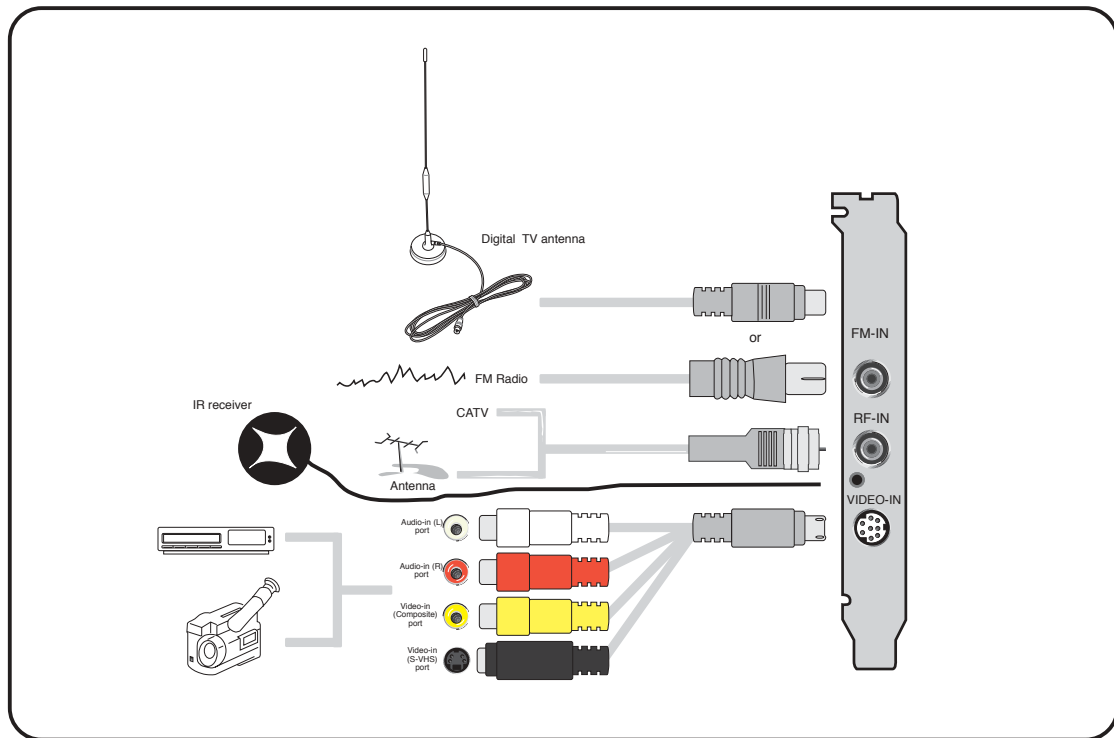

E2071
First Edition V1
May 2005

TV Tuner Card

My Cinema-P7131D

My Cinema-P7131

1. Welcome!

Thank you for buying an ASUS® TV Tuner Card!

The ASUS® TV Tuner Card integrates several multimedia functions that allow you to transform your PC into the ultimate entertainment center. With the ASUS® TV Tuner Card, you can watch and record live TV, capture and play back videos, make VCD/DVD movies, listen to MP3 music, tune in to your favorite FM station, and view photos on your PC.

Bundled with the ASUS® remote controller and the CyberLink PowerCinema application, the ASUS® TV Tuner Card offers performance, functionality, and enjoyment.

2. Card layout

My Cinema P7131D Digital/Analog TV card

My Cinema P7131 Analog TV card

Drawings are for reference only. The actual card layout may vary.

3. Connecting cables and devices

4. Remote controller

The ASUS remote controller allows you to operate the ASUS TV Tuner Card from a distance. Use the remote controller to navigate through the CyberLink My Cinema windows.