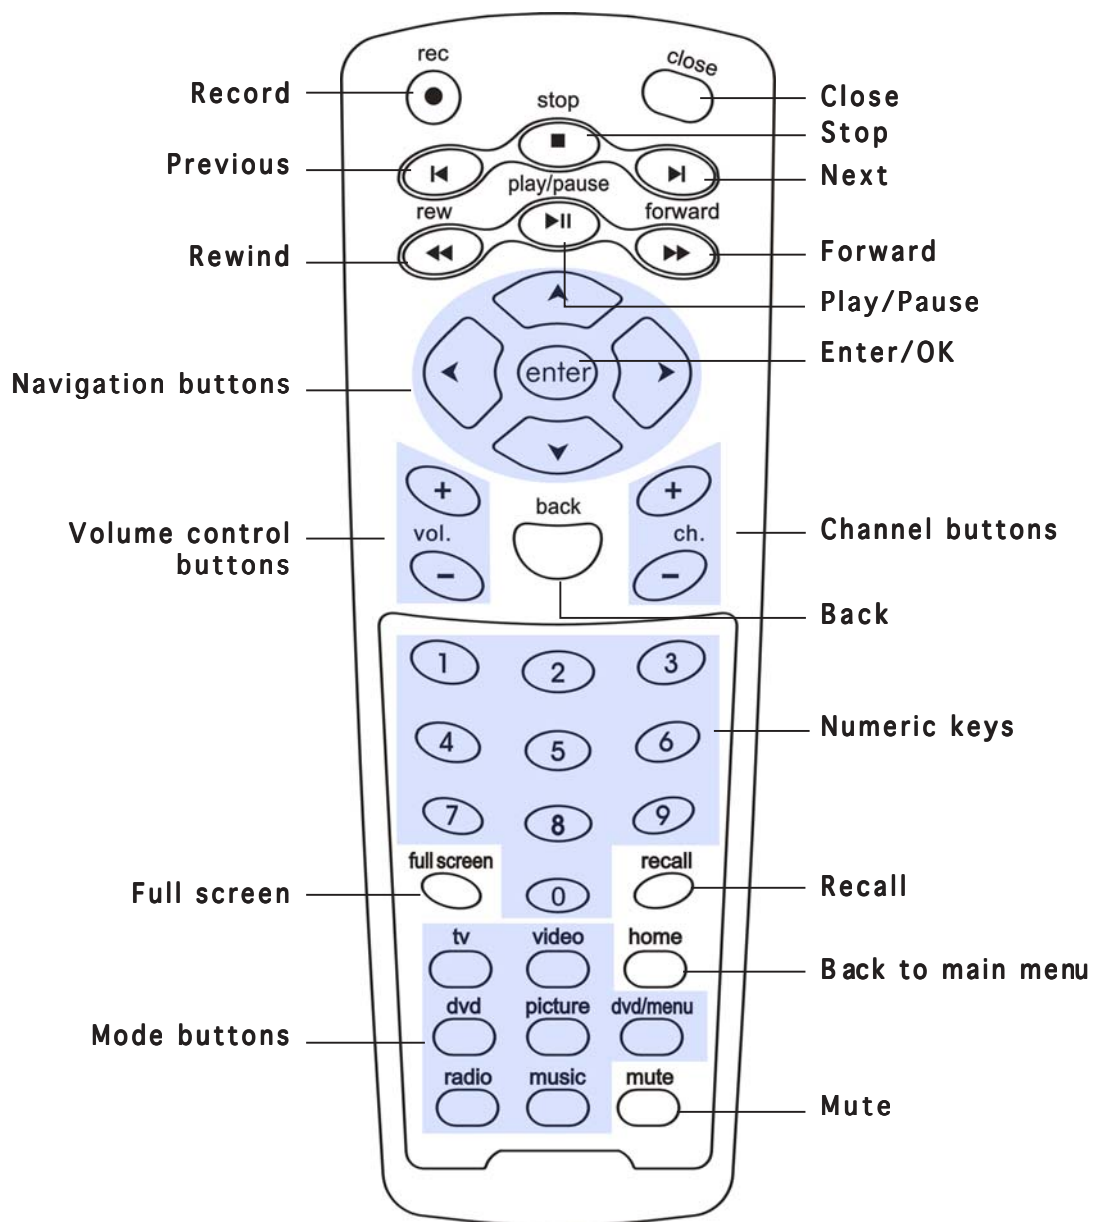

E2071
First Edition V1
May 2005

TV Tuner Card

My Cinema-P7131D

My Cinema-P7131

1. Welcome!

Thank you for buying an ASUS® TV Tuner Card!

The ASUS® TV Tuner Card integrates several multimedia functions that allow you to transform your PC into the ultimate entertainment center. With the ASUS® TV Tuner Card, you can watch and record live TV, capture and play back videos, make VCD/DVD movies, listen to MP3 music, tune in to your favorite FM station, and view photos on your PC.

My Cinema P7131 Analog TV card

Drawings are for reference only. The actual card layout may vary.

3. Connecting cables and devices

4. Remote controller

The ASUS remote controller allows you to operate the ASUS TV Tuner Card from a distance. Use the remote controller to navigate through the CyberLink My Cinema windows.

Remote controller specifications

Operating range	5 meters (max)
Power source	3 V (2 x "AAA" batteries)
Receiver	Infrared receiver (supplied)

4.1 Layout

4.2 Key table

Button	Mode					
	TV	FM	DVD	VIDEO	PHOTO	MUSIC
	TV mode	-	-	-	-	-
	-	Radio mode	-	-	-	-
	-	-	DVD mode	-	-	-
	-	-	-	Video mode	-	-
	-	-	-	-	Photo mode	-
	-	-	-	-	-	Music mode
	Back to main menu	Back to main menu	Back to main menu	Back to main menu	Back to main menu	Back to main menu
	-	-	DVD menu	-	-	-
	Mute	Mute	Mute	Mute	Mute	Mute
	Full screen	Full screen	Full screen	Full screen	Full screen	Full screen
	Back to previous channel	-	-	-	-	-
	Back to previous page	Back to previous page	Back to previous page	Back to previous page	Back to previous page	Back to previous page
	Channel up/down	Search forward/backward	Next/previous chapter	-	-	-
	Volume up/down	Volume up/down	Volume up/down	Volume up/down	Volume up/down	Volume up/down
	0 ~ 9	0 ~ 9	0 ~ 9	-	-	-
	Enter	Enter	Enter	Enter	Enter	Enter
	Up	Up	Up	Up	Up	Up
	Down	Down	Down	Down	Down	Down
	Left	Left	Left	Left	Left	Left
	Right	Right	Right	Right	Right	Right
	Record	Record	Record	Record	Record	Record