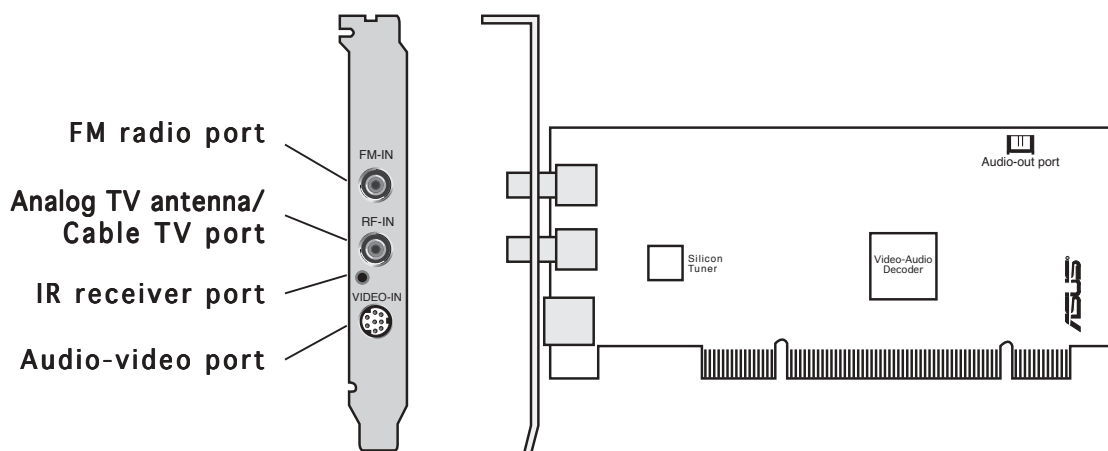

E2071
First Edition V1
May 2005

TV Tuner Card

My Cinema-P7131D

My Cinema-P7131

1. Welcome!

Thank you for buying an ASUS® TV Tuner Card!

The ASUS® TV Tuner Card integrates several multimedia functions that allow you to transform your PC into the ultimate entertainment center. With the ASUS® TV Tuner Card, you can watch and record live TV, capture and play back videos, make VCD/DVD movies, listen to MP3 music, tune in to your favorite FM station, and view photos on your PC.

My Cinema P7131 Analog TV card

Drawings are for reference only. The actual card layout may vary.

3. Connecting cables and devices

4. Remote controller

The ASUS remote controller allows you to operate the ASUS TV Tuner Card from a distance. Use the remote controller to navigate through the CyberLink My Cinema windows.

Remote controller specifications

Operating range	5 meters (max)
Power source	3 V (2 x "AAA" batteries)
Receiver	Infrared receiver (supplied)

4.1 Layout

4.2 Key table

Button	Mode					
	TV	FM	DVD	VIDEO	PHOTO	MUSIC
	TV mode	-	-	-	-	-
	-	Radio mode	-	-	-	-
	-	-	DVD mode	-	-	-
	-	-	-	Video mode	-	-
	-	-	-	-	Photo mode	-
	-	-	-	-	-	Music mode
	Back to main menu	Back to main menu	Back to main menu	Back to main menu	Back to main menu	Back to main menu
	-	-	DVD menu	-	-	-
	Mute	Mute	Mute	Mute	Mute	Mute
	Full screen	Full screen	Full screen	Full screen	Full screen	Full screen
	Back to previous channel	-	-	-	-	-
	Back to previous page	Back to previous page	Back to previous page	Back to previous page	Back to previous page	Back to previous page
	Channel up/down	Search forward/backward	Next/previous chapter	-	-	-
	Volume up/down	Volume up/down	Volume up/down	Volume up/down	Volume up/down	Volume up/down
	0 ~ 9	0 ~ 9	0 ~ 9	-	-	-
	Enter	Enter	Enter	Enter	Enter	Enter
	Up	Up	Up	Up	Up	Up
	Down	Down	Down	Down	Down	Down
	Left	Left	Left	Left	Left	Left
	Right	Right	Right	Right	Right	Right
	Record	Record	Record	Record	Record	Record