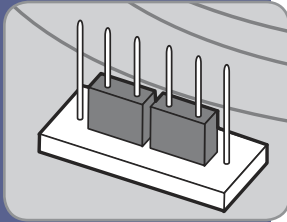

Jumper Settings for Mono or TriVector