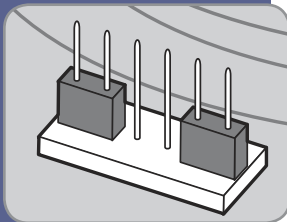

Jumper Settings for Stereo