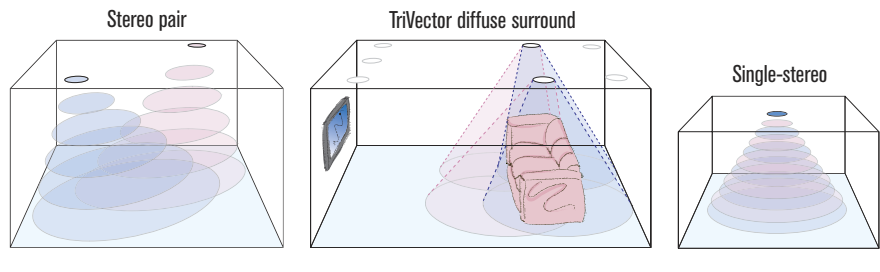

High Frequency Level Control – This 3-position switch (–, 0, +) allows the speakers' high-frequency balance to be tailored for reflective, normal, and absorptive acoustic environments. This means the speakers will always sound "right," whether the room has hardwood floors and glass sliding doors, or thick cut-pile carpeting and overstuffed furniture.

Jumper Settings for Mono or TriVector

Jumper Settings for Stereo

Normal/Surround Switch

High Frequency Level Control

3 modes of operation

Specifications

	ICTS-6.3e	ICTS-8.3e
Dimensions	Diameter 9½" (235mm)	Diameter 10⅝" (276mm)
Cut-out Dimensions	Diameter 7⅞" (200mm) Depth 4⅜" (112mm)	Diameter 9⅞" (245mm) Depth 4⅞" (124mm)
New Construction Kit	IC-NC-6	IC-NC-8
In-Ceiling Back Box	IC-BOX-6/8 (requires IC-NC-6 kit)	IC-BOX-6/8 (requires IC-NC-8 kit)
Frequency Response	55 – 20kHz ±3dB	45 – 20kHz ±3dB
Sensitivity	89dB	89dB
Recommended Power	10-120 Watts	10-120 Watts
Impedance	2 x 8 Ohms, Stereo; 1 x 4 Ohms, Mono	2 x 8 Ohms, Stereo; 1 x 4 Ohms, Mono
Woofer	6 ½-inch (165mm) Dual Voice Coil Mica/Graphite loaded Polymer cone	8-inch (203mm) Dual Voice Coil Mica/Graphite loaded Polymer cone
Tweeter	2 x 1" (25mm) silk dome	2 x 1" (25mm) silk dome
Net Weight	4.8 lbs (2.2 kg)	5.25 lbs (2.4 kg)