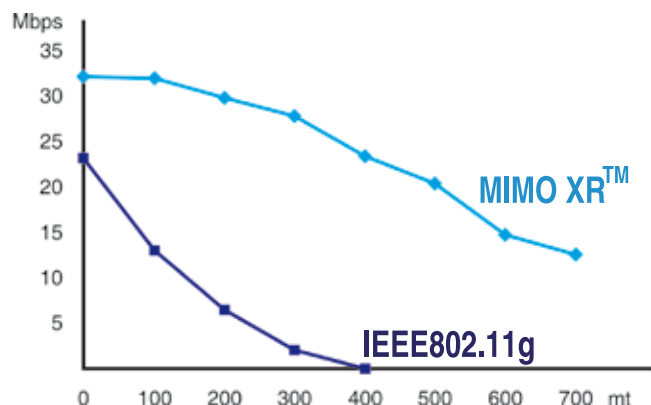

Certifications:

CE (Europe)
WHQL Windows 2000, XP

*10% PER(Packet Error Rate)

** 8% PER(Packet Error Rate)

All rights registered

Microsoft and Windows are registered trademarks of Microsoft Corporation

All trade names and marks are registered trademarks of respective companies

Specifications are subjected to change without prior notice. No liability for technical errors and/or omissions

Performance and Throughput are influenced by many factors (interference, noise, environments)