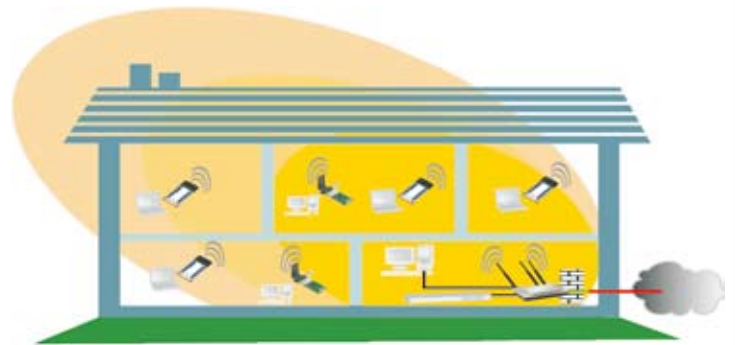

Certifications:

CE (Europe)
WHQL Windows 2000, XP

*10% PER(Packet Error Rate)

** 8% PER(Packet Error Rate)

All rights registered

Microsoft and Windows are registered trademarks of Microsoft Corporation

All trade names and marks are registered trademarks of respective companies

Specifications are subjected to change without prior notice. No liability for technical errors and/or omissions

Performance and Throughput are influenced by many factors (interference, noise, environments)