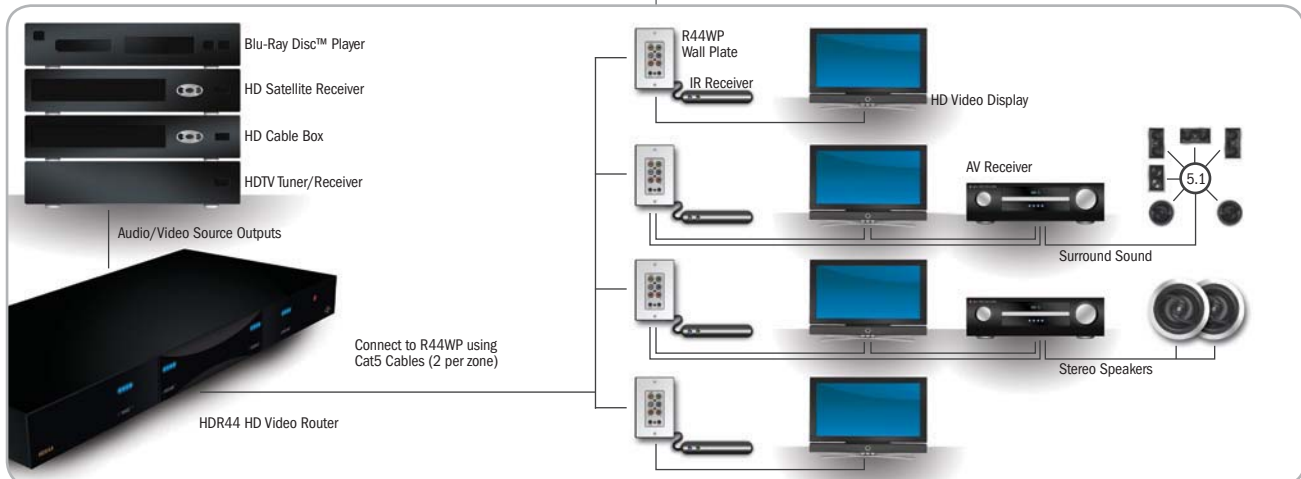

SYSTEM OVERVIEW