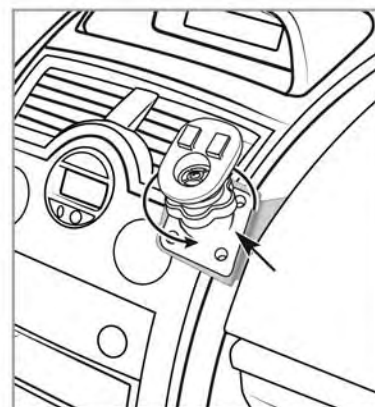

NOTES:

1. Drilling onto the dash or console can permanently damage the vehicle.

Vehicle Specific Mount Installation Instructions

Step 1. Install the vehicle specific mount (sold separately by other manufacturers) according to the instructions included with your vehicle specific mounting bracket (see example below).

Step 2. Line up the CM035-ST pedestal with the 4-hole AMPS pattern on the mounting bracket and use the included screws to attach the pedestal to the head.

Step 3. Loosen the swivel tightening knob by turning it counter clockwise. Adjust the angle of the pedestal head as needed, then retighten to secure.