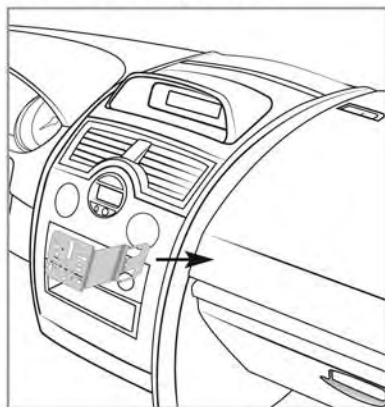

NOTES:

1. Drilling onto the dash or console can permanently damage the vehicle.

Vehicle Specific Mount Installation Instructions

Step 1. Install the vehicle specific mount (sold separately by other manufacturers) according to the instructions included with your vehicle specific mounting bracket (see example below).

Step 2. Line up the CM035-ST pedestal with the 4-hole AMPS pattern on the mounting bracket and use the included screws to attach the pedestal to the head.

Step 3. Loosen the swivel tightening knob by turning it counter clockwise. Adjust the angle of the pedestal head as needed, then retighten to secure.