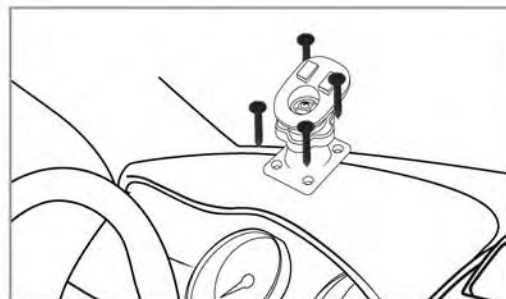

Dash or Console Mounting Installation Instructions

Step 3. Use included self-tapping screws to attach the pedestal to dash or console.

Warning: Drilling onto the dash or console will permanently damage the vehicle. Do not mount in an airbag deployment zone. See warning below.

Safety Precautions / Warning

Drilling onto the floor or console can permanently damage the vehicle. Use caution and consult a mobile install professional to avoid drilling into the gas tank, electrical system or other highly sensitive vehicle components.

Arkon Resources, Inc. is not responsible for any damages caused to your car, your device, or yourself due to the installation or use of this mounting solution.

ARKON
RESOURCES INC.

The Mobile Mounting Specialists™

Consumer Hotline:
(USA) (800) 841-0884
(INT'L) (626) 254-9005

Mon-Fri. 9am-5pm, PST

www.arkon.com
Arcadia, CA 91006 USA
Made in Taiwan

© Copyright 2007 Arkon Resources, Inc.