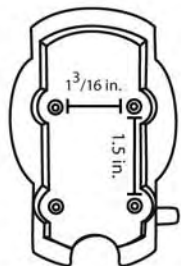

CM035-ST-2 | Vehicle Specific Mount Swivel AMPS Pedestal

CM035-ST-2 4-hole AMPS to Dual T-tab conversion head

CM035-ST 4-hole mount / AMPS to T-tab conversion head

CM035-ST-AMPS 4-hole AMPS Adapter Plate (for Sirius, and other devices without a T-slot)

A typical 4-Hole AMPS pattern (Cradle not included)

Package Contents:

- (1) CM035-ST or CM035-ST2 or CM035-AMPS Vent Mount Assembly
- (4) Screws for vehicle specific mounting bracket (not included)
- (4) Screws for optional dash or console mounting.

Step 2. Line up the CM035-ST pedestal with the 4-hole AMPS pattern on the mounting bracket and use the included screws to attach the pedestal to the head.

Step 3. Loosen the swivel tightening knob by turning it counter clockwise. Adjust the angle of the pedestal head as needed, then retighten to secure.