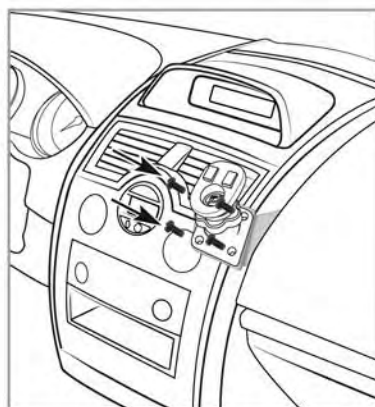

A typical 4-Hole AMPS pattern (Cradle not included)

Package Contents:

- (1) CM035-ST or CM035-ST2 or CM035-AMPS Vent Mount Assembly
- (4) Screws for vehicle specific mounting bracket (not included)
- (4) Screws for optional dash or console mounting.

NOTES:

1. Drilling onto the dash or console can permanently damage the vehicle.

Vehicle Specific Mount Installation Instructions

Step 1. Install the vehicle specific mount (sold separately by other manufacturers) according to the instructions included with your vehicle specific mounting bracket (see example below).

Step 2. Line up the CM035-ST pedestal with the 4-hole AMPS pattern on the mounting bracket and use the included screws to attach the pedestal to the head.

Step 3. Loosen the swivel tightening knob by turning it counter clockwise. Adjust the angle of the pedestal head as needed, then retighten to secure.