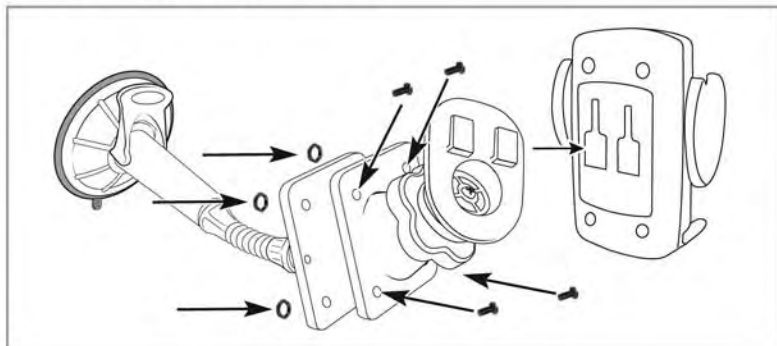

Installation Instructions for AMPS Pedestal Mount

Step 3. Use included screws and bolts to attach CM035-ST-2 to any AMPS head pedestal to provide swivel action. Any Dual-T-tab cradle (sold separately) can then be attached.