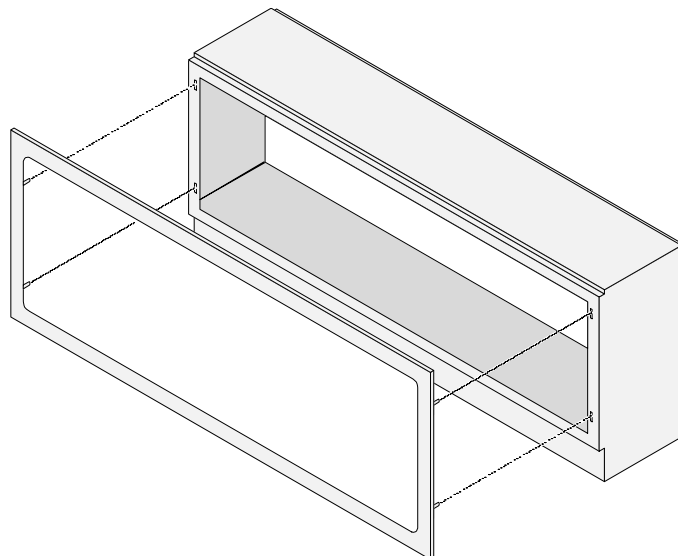

Illuminations 4915 Electric Fireplace

Glass Frame Installation Instructions (sku 95000964)

Packing List

- Glass Frame
- (4) Mounting Brackets (2 left, 2 right)

Installation

- 1 Remove and discard the four side glass brackets on the glass frame (see Figure 1, item "a"). Attach the mounting brackets included with this kit to the back of the glass frame, using the nuts removed earlier - **make sure the brackets are installed with the notch on the lower side of the bracket** (see Figure 1, item "b").

Figure 1

- 2 Attach the glass frame to the fireplace by inserting the tabs on the mounting brackets into the slots on the fireplace (see Figure 2). Magnets hold the mounting brackets in place.

Figure 2

Free Manuals Download Website