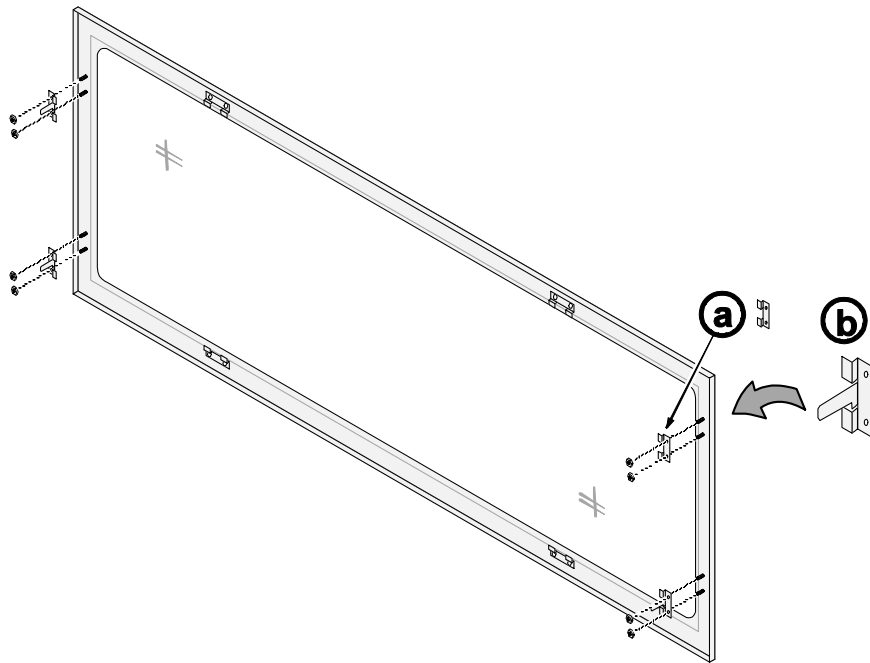

Illuminations 4915 Electric Fireplace

Glass Frame Installation Instructions (sku 95000964)

Packing List

- Glass Frame
- (4) Mounting Brackets (2 left, 2 right)

Installation

- 1 Remove and discard the four side glass brackets on the glass frame (see Figure 1, item "a"). Attach the mounting brackets included with this kit to the back of the glass frame, using the nuts removed earlier - **make sure the brackets are installed with the notch on the lower side of the bracket** (see Figure 1, item "b").

Figure 1

- 2 Attach the glass frame to the fireplace by inserting the tabs on the mounting brackets into the slots on the fireplace (see Figure 2). Magnets hold the mounting brackets in place.

Figure 2

Free Manuals Download Website