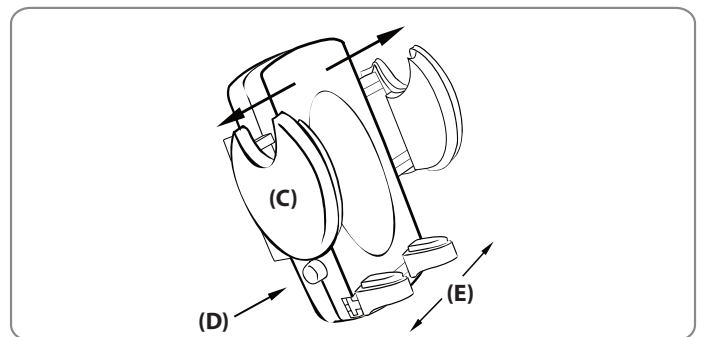

SM020-2
SM020

Pedestal and Dual-T Head Instructions
(Pedestal Sold Separately)

Step 1. Attach the device cradle to the dual-T tab head (A) by inserting the T-tabs into the T-slots (B).

Universal Cradle Instructions

- Step 1. If necessary, adjust the support legs (E) by sliding them laterally. These provide support for your device.
- Step 2. Place device on the support legs (E) and squeeze the side grip arms (C) until they fit securely to the device.
- Step 3. Push the release button (D) in order to release the device from the cradle.