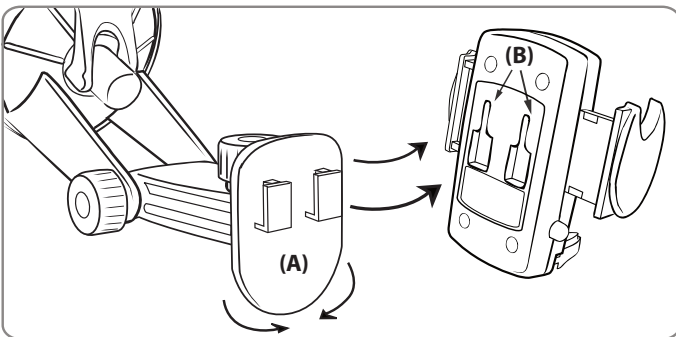

SM020-2
SM020

Pedestal and Dual-T Head Instructions
(Pedestal Sold Separately)

Step 1. Attach the device cradle to the dual-T tab head (A) by inserting the T-tabs into the T-slots (B).

Universal Cradle Instructions

- Step 1. If necessary, adjust the support legs (E) by sliding them laterally. These provide support for your device.
- Step 2. Place device on the support legs (E) and squeeze the side grip arms (C) until they fit securely to the device.
- Step 3. Push the release button (D) in order to release the device from the cradle.