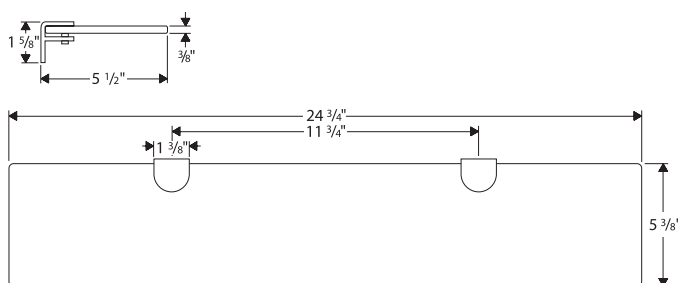

Product Features

- Stainless steel holders
- Frosted crystal glass shelf

Available Finishes

Steel

41250800

The measurements shown are for reference only.

Products and specifications shown are subject to change without notice.