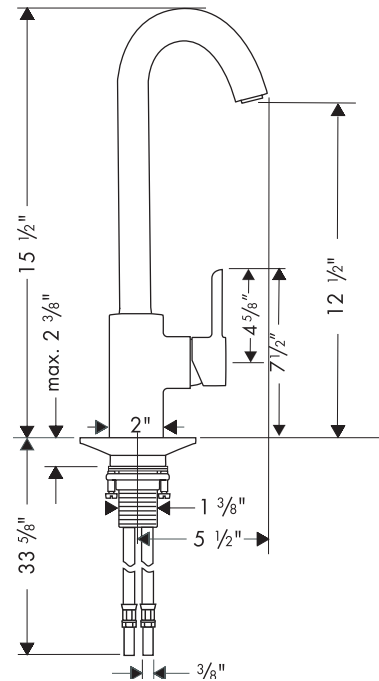

Stratos HighArc Bar Faucet

06696XX0

Available in Chrome (00) and Steel Optik (86)

Product Specification

- Solid brass body
- Ceramic cartridge operation
- Spout swivels 360°
- Faucet body easily removable for cleaning
- Supply hoses require 3/8" compression fittings (not included)
- ADA compliant