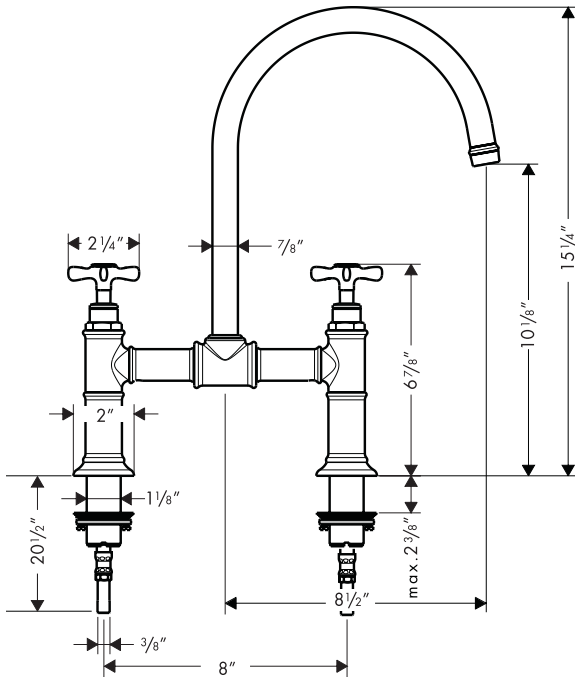

Axor Montreux Kitchen Faucet, Bridge Model

16803XX1

Product Features

- Traditional cross handles with ceramic cartridges
- Solid brass
- Two hole installation
- Spout swivels 150°
- Cascade no-clog aerator
- 2.2 gpm

Optional Accessories

Cap kit set

16911XX0

Installation Notes

- 3/8" supply hoses – requires 3/8" compression fittings

The measurements shown are for reference only.

Products and specifications shown are subject to change without notice.