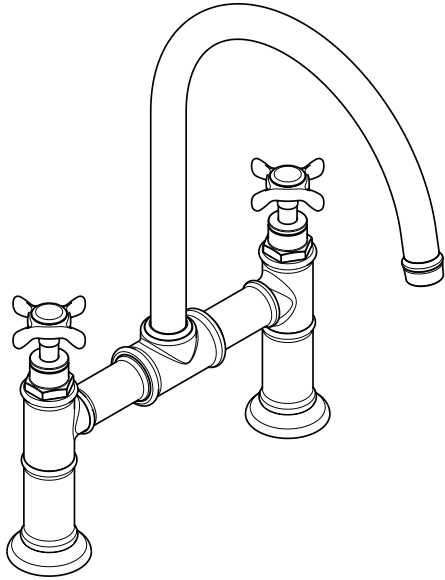

Axor Montreux Kitchen Faucet, Bridge Model

16803XX1

Product Features

- Traditional cross handles with ceramic cartridges
- Solid brass
- Two hole installation
- Spout swivels 150°
- Cascade no-clog aerator
- 2.2 gpm

Optional Accessories

Cap kit set

16911XX0

Installation Notes

- 3/8" supply hoses – requires 3/8" compression fittings

The measurements shown are for reference only.

Products and specifications shown are subject to change without notice.