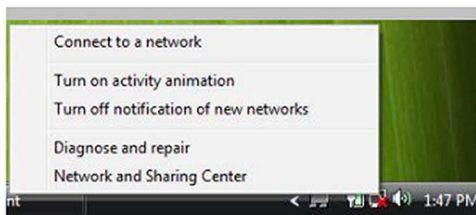

Aztech

Easy Start Guide

MODEL
WL230USB

This Easy Start Guide will help you setup your Wireless G USB Adapter.

Package Contents

The package includes:

- Wireless G USB Adapter
- USB Extension Cable
- Resource CD
- Easy Start Guide

For Windows Vista Users

- 1 Connect the Wireless G USB Adapter into a USB port.
- 2 Insert the Resource CD in your CD-ROM.
- 3 When Found New Hardware Wizard appears, select Locate and install driver software (Recommended).
- 4 Select Don't search online.
- 5 A screen appears informing you that Windows is searching for the driver software in the Resource CD. Click Next.
- 6 When a message appears informing you that Windows cannot verify the driver software, click Install the driver software Anyway.
- 7 Click Finish. A new icon appears in the Notification area .
- 8 Right-click  in the Notification area of the Taskbar and then select Connect to a network.