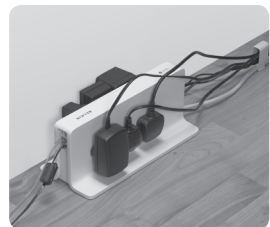

Step 4:

Organise your cables - option 2

Route power cables up the back of your desk area and directly into desktop appliances. Maintaining a cable free floor area at your feet.

Advice: Why not use Belkin cable ties to further manage your connected cables?*

** Cable ties not provided.