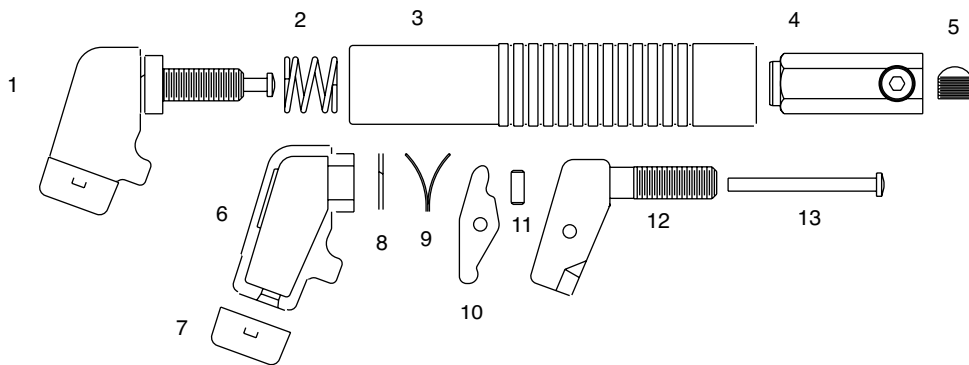

Bernard's Shortstub® has maintained its time-tested design for decades.

Specifications					
Capacity	Electrode Size	Weight	Length	Cable Connection	Cable Socket
400 Amps at 60% duty cycle	1/16" - 1/4" (1.6 mm - 6.4 mm)	17oz (481 g)	8 3/4 (22 cm)	Model "B" large ball point screw connection	19/32" (1.5 cm)

Replacement Parts List

40B Shortstub®

1. Head Assembly	K40	8. Snap Ring	SR4
2. Coil Spring	S5	9. V Jaw Spring	V4
3. Handle (molded)	MH4	10. Jaw	J4
4. Connector Body	B37	11. Jaw Pin	JP4
5. Ball Point Set Screw	B33	12. Head	H4
6. Head Insulator (Pair)	EL	13. Pressure Pin	PP4
7. Boot	BB4		