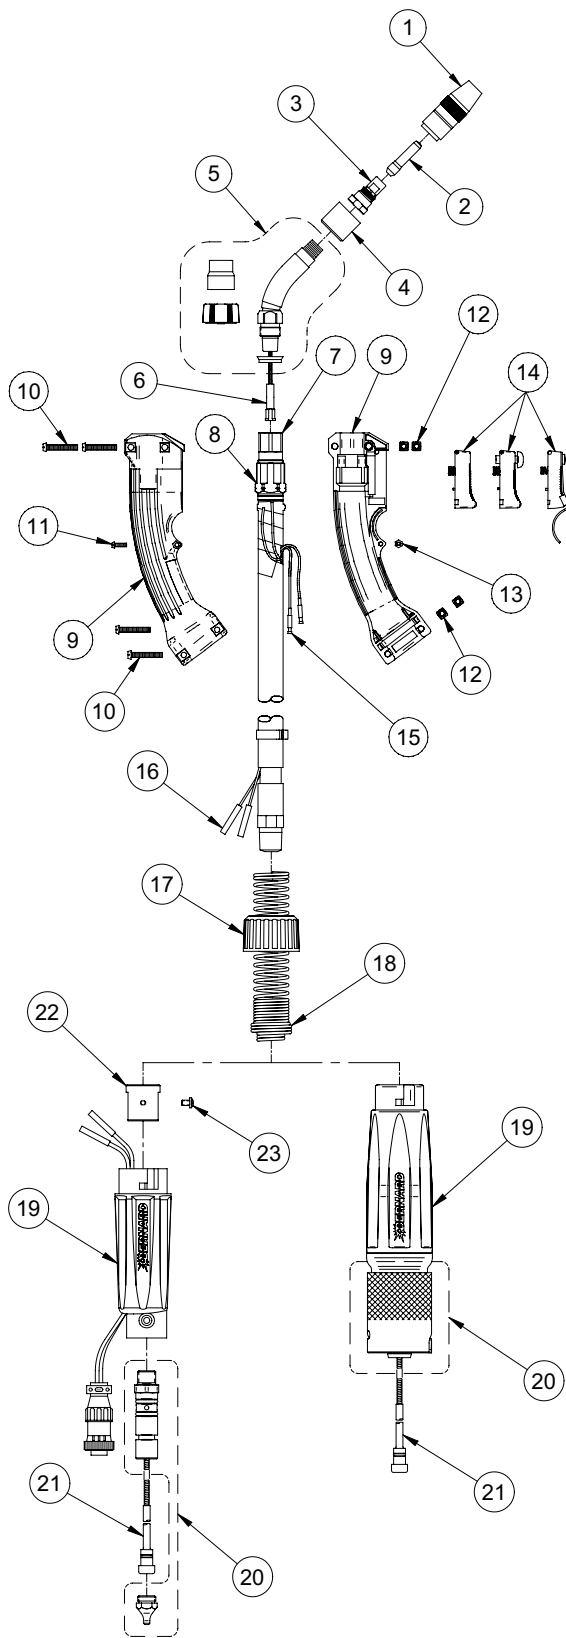

Power cable equipped with Stay-Tite™ Technology and internal gas hose that resists kinking, improves gas flow and feedability.

Back end with durable rigid strain relief and easily interchangeable direct plugs and trigger leads connect to wire feeders and machines from major manufacturers and allow simple maintenance.

Phone: 800-946-2281 (US Only) 708-946-2281 (Outside US)
Fax: 708-946-6726
For more information, visit us at BernardWelds.com

Replacement Parts List

ITEM #	PART #	DESCRIPTION
1	See Centerfire Spec Sheet	Nozzle Assy
2	See Centerfire Spec Sheet	Contact Tip
3	See Centerfire Spec Sheet	Gas Diffuser
4	See Centerfire Spec Sheet	Cap
5	See Neck Spec Sheet	Neck
6	See Jump Liner Spec Sheet	Jump Liner
7	4E213B	Stay-Tite™ End Fitting
8	4305	Stay-Tite™ Cone Nut
9	1880219	*Handle Kit, Standard and Locking Trigger
10	203296-005	Handle Screw (4 Req'd)
11	2280044	Handle Screw, Small
12	177272	Handle Nut (4 Req'd)
13	2030029	Handle Nut, Small
14	177488	Trigger, Standard
	MS2110	Trigger, Locking
	177379	Trigger, Standard w/Extension
15	177271	Trigger Pin (2 Req'd)
16	4932	Butt Connector (2 Req'd)
17	2520007	Cap, Rigid Strain Relief
18	2520048	Spring, Strain Relief
19		Rigid Strain Relief
	2520073	Strain Relief with Installed Gas Pin (Bernard Direct Plug)
	2520047	Strain Relief (Euro Direct Plug)
	2520047E	Strain Relief with Trigger Cable Adapter (OXO, Tweco 4 w/Twist Lock)
	2520047H	Strain Relief with Trigger Cable Adapter (L-Tec, Hobart Direct Plug)
	2520047L	Strain Relief with Trigger Cable Adapter (Lincoln Direct Plug)
	2520047T	Strain Relief with Trigger Cable Adapter (National, Tweco Direct Plug)
	2520047M	Strain Relief with Trigger Cable Adapter (All Other Direct Plugs)
20	See Direct Plug Spec Sheet	Direct Plug Components
21	See Liner Spec Sheet	Liner
22	1010027	Adapter Block (Not Req'd on Bernard or Euro Direct Plug)
23	W11127-002	Screw, Strain Relief (Not Req'd on Bernard Direct Plug)