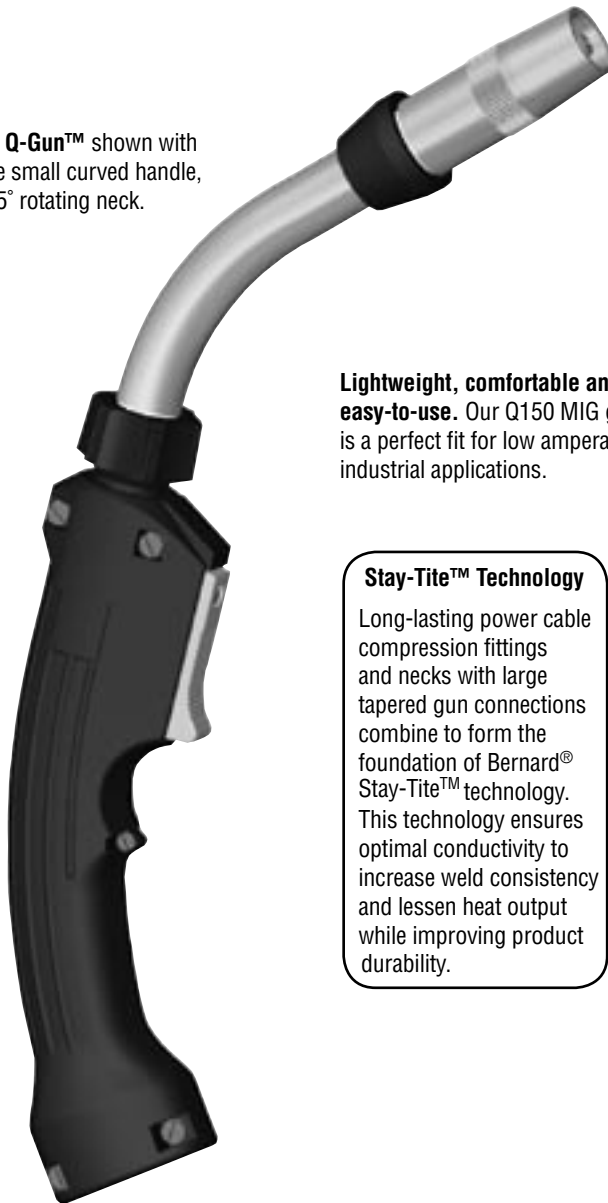

Q-Gun™ Series with OXO® style small handle

150 Amp MIG Guns

Issued Jan. 2007 • Index No. SPEC Q150X-1.1

Q150 MIG Q-Gun™ shown with OXO® style small curved handle, medium 45° rotating neck.

Lightweight, comfortable and easy-to-use. Our Q150 MIG gun is a perfect fit for low amperage industrial applications.

Stay-Tite™ Technology

Long-lasting power cable compression fittings and necks with large tapered gun connections combine to form the foundation of Bernard® Stay-Tite™ technology. This technology ensures optimal conductivity to increase weld consistency and lessen heat output while improving product durability.

Power cable equipped with Stay-Tite™ Technology and internal gas hose that resists kinking, improves gas flow and feedability.

Back end with durable rigid strain relief and easily interchangeable direct plugs and trigger leads connect to wire feeders and machines from major manufacturers and allow simple maintenance.