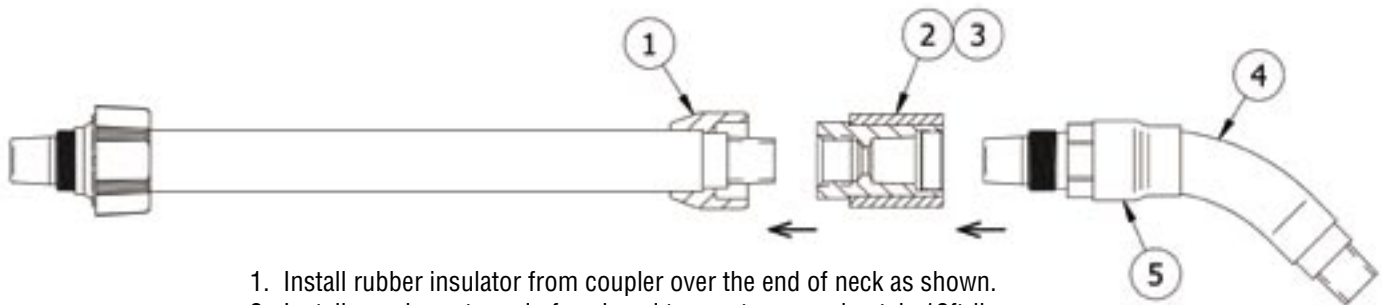

Bernard Q™ Neck Coupler and Q™ Neck Grip for both fixed and rotatable options.

Neck Coupler

- Part Number: QT-CPL
- Designed to connect any two Q™ necks
- Provides flexibility and cost savings - minimizes the need for special order necks

Neck Grip

- Part Number: 1840067
- High temperature rubber sleeve
- Designed to help welder hold neck in a steady position during a weld
- Provides operator with improved accuracy and reduced heat exposure
- Improve overall weld quality and reduce operator fatigue

Neck Coupler Installation Instructions

1. Install rubber insulator from coupler over the end of neck as shown.
2. Install coupler onto end of neck and torque to approximately 12ft-lbs.
3. After coupler is installed onto neck, slide rubber insulator over to cover exposed brass on coupler.
4. Install second neck into coupler and tighten by hand or with a wrench.
5. Install snap-on nut cover over locknut for hand tightened necks, or the rubber boot for wrench tightened necks.