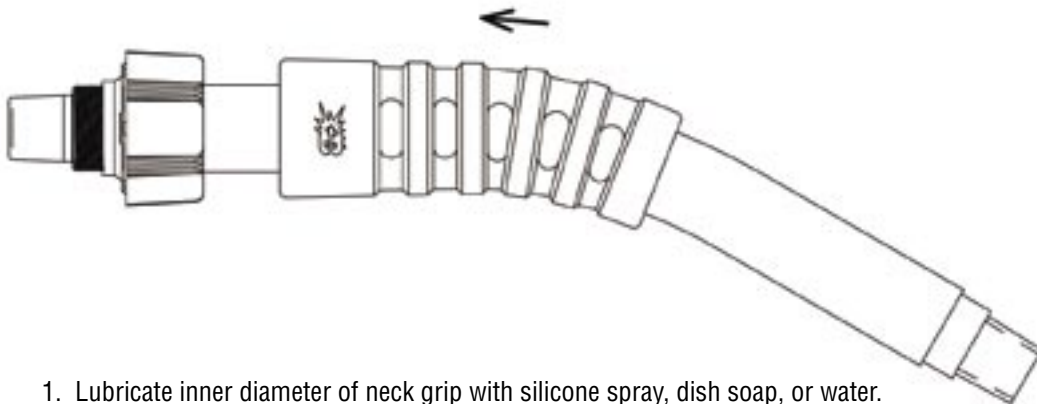

Neck Grip Installation Instructions

1. Lubricate inner diameter of neck grip with silicone spray, dish soap, or water.
2. Install over neck armor and move to desired position. Neck grip can be used in place of rubber insulator for wrench tightened necks.