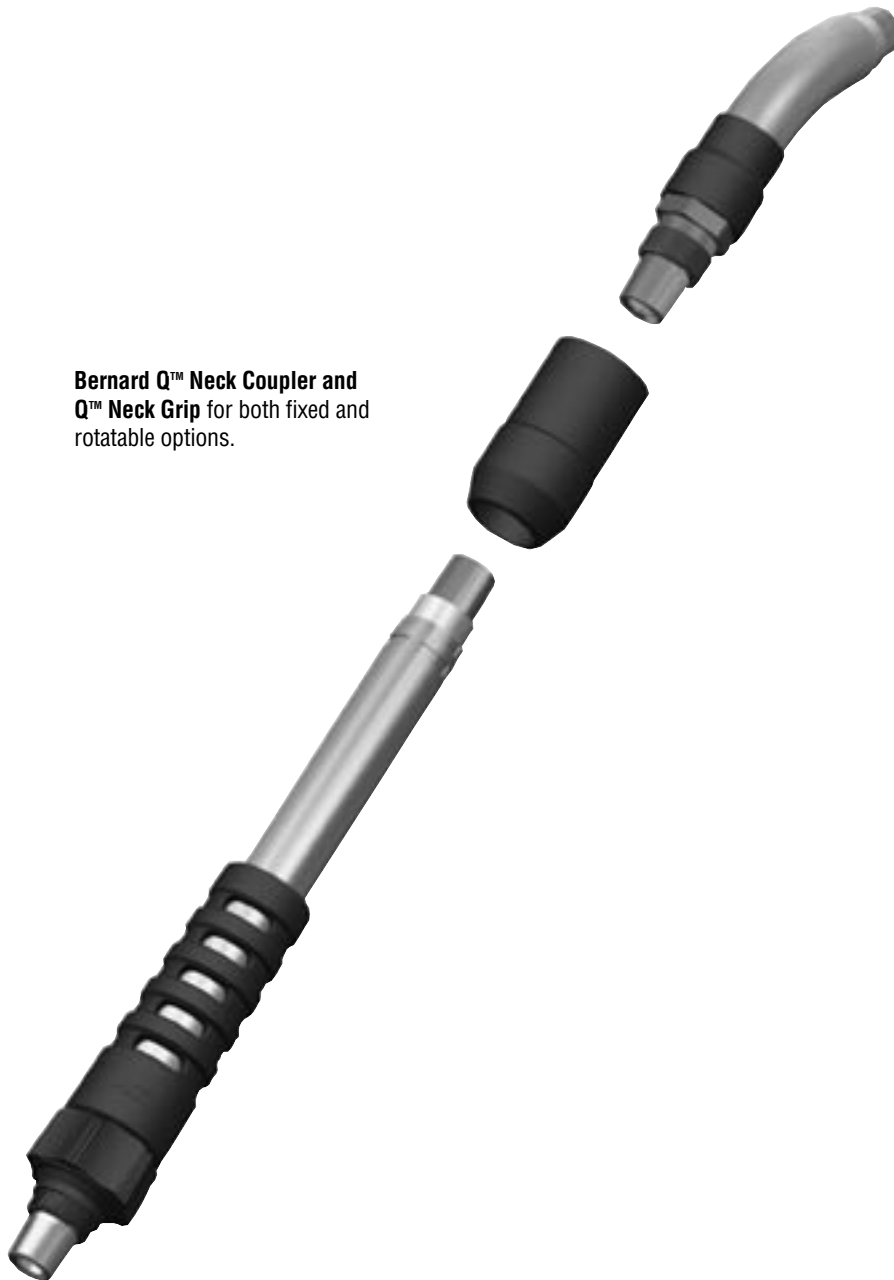

Q™ Neck Coupler and Grip

MIG Welding Accessory

Issued August 2008 • Index No. SPEC NC-1.1

The Right Tool for the Job.

To improve comfort and minimize downtime, we offer a wide variety of interchangeable necks for greater flexibility and better weld puddle visibility.

Bernard Q™ Neck Coupler and Q™ Neck Grip for both fixed and rotatable options.

Neck Coupler

- Part Number: QT-CPL
- Designed to connect any two Q™ necks
- Provides flexibility and cost savings - minimizes the need for special order necks

Neck Grip

- Part Number: 1840067
- High temperature rubber sleeve
- Designed to help welder hold neck in a steady position during a weld
- Provides operator with improved accuracy and reduced heat exposure
- Improve overall weld quality and reduce operator fatigue