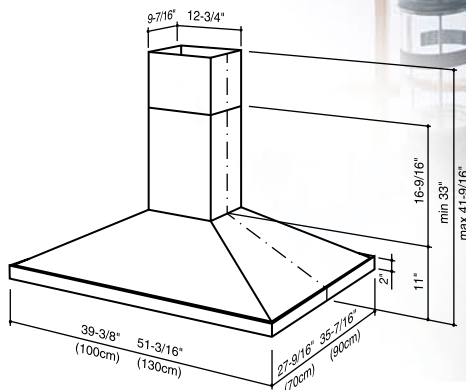

For installation guidelines and product details see pages 54 – 58.

Model	Dimensions	Blower	CFM	Finish
IS42	39-3/8" w x 27-9/16" d 51-3/16" w x 35-7/16" d	INT. ■	1000	304 Brushed Stainless, Polished Brass, Brushed Copper
IEX42	39-3/8" w x 27-9/16" d	EXT. ♦ (see page 52)	4 In-line 4 Exterior	304 Brushed Stainless