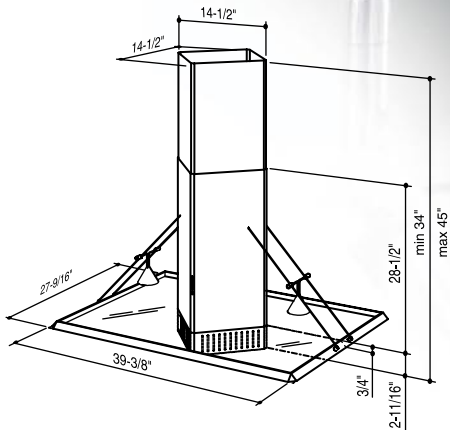

Telescopic flue for 8' to 9' ceilings – Custom extensions available (see p. 50)

Two 20-watt halogen lamps illuminate the cooking surface beautifully.

Is it sculpture? Is it art? Is it really a range hood? The simple answer is 'yes' to all of the above. One thing is certain — it will be admired.

Model	Dimensions	Blower	CFM	Finish
IS502	39-3/8" width 27-9/16" depth	INT. ■	450	304 Brushed Stainless

■ Blower included.

For installation guidelines and product details see pages 54 – 58.