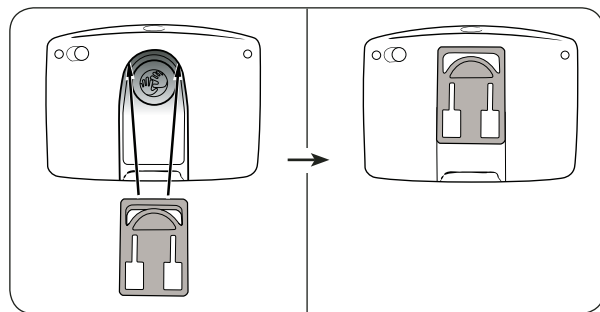

TomTom GO Adapter Plate Installation

1. Step 1. Attach the adapter plate by sliding it up into the slot on the back of the TomTom GO 520, 530, 720, 730, 920, 920T, or 930 device as shown below.