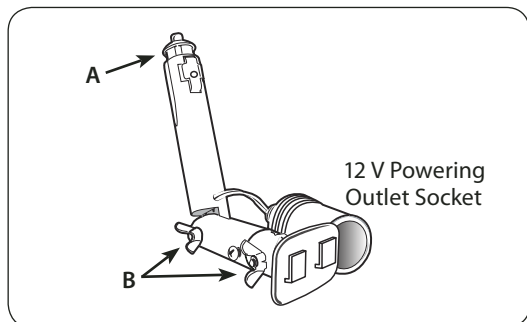

## Mount Installation Instructions

- Step 1. Insert the DC Power plug (A) completely into the vehicle's 12V / lighter socket.
- Step 2. Adjust the angle of the pedestal arm and rotatable dual T head by tightening the wing nuts (B) to the desired placement angle.