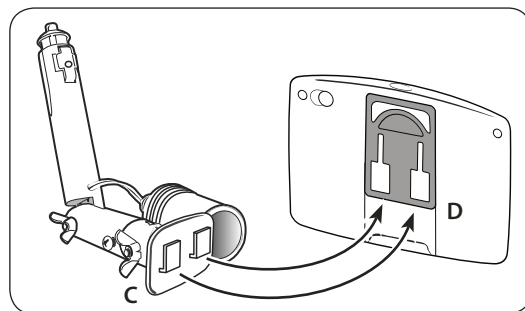

TomTom GO Device Attachment

1. Step 1. Attach the device cradle to the pedestal by inserting the dual T-Tabs of the pedestal (C) into the T-slots of the adapter plate (D).