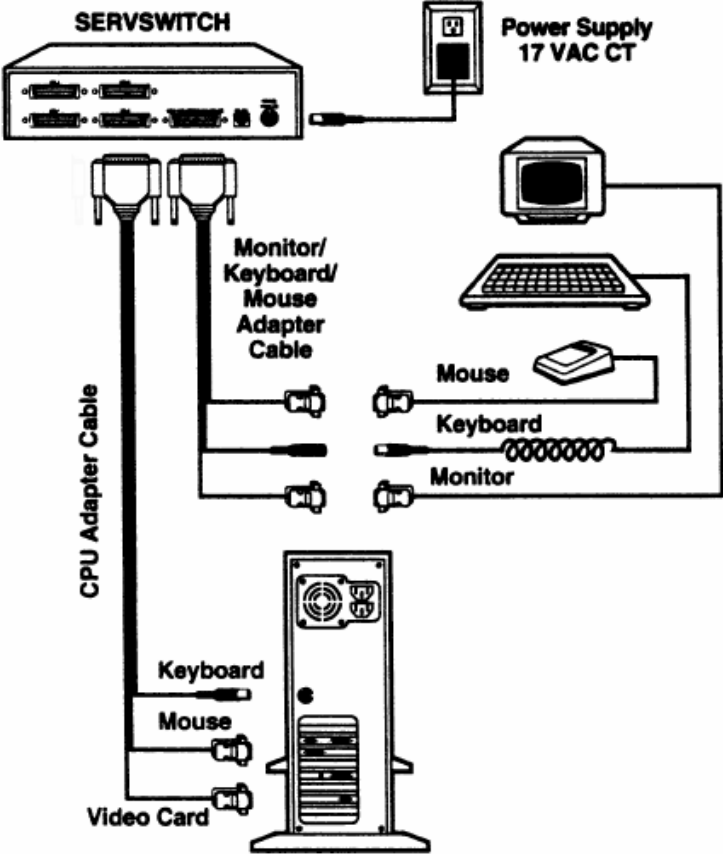

APRIL 2003

"-R2" BLACK BOX™ ServSwitch™

Quick Start Guide

SW721A(E)-R2
SW722A(E)-R2

 **BLACK BOX™**
NETWORK SERVICES

QUICK START

Following is a guide to quickly install and operate your ServSwitch. Refer to the connection diagram on the following page.

- 1- Connect your CPUs to the ServSwitch using an appropriate CPU Adapter Cables. Connect the DB25M end of the CPU Adapter Cable to the DB25F connector labeled CPU x on the ServSwitch's rear panel. Connect the keyboard, mouse, and video card connectors to your CPUs keyboard, monitor, and mouse ports.
- 2- Connect your KVM station to the ServSwitch using an appropriate KVM Adapter Cable. Connect the DB25M end of the KVM Adapter Cable to the DB25F connector labeled monitor / keyboard / mouse on the ServSwitch's rear panel. Connect the other end of the KVM Adapter Cable to the mouse, keyboard, and monitor cables.
- 3- Connect the power adapter to ServSwitch and a power source.
- 4- Turn on ServSwitch
- 5- Turn on the KVM monitor
- 6- Sequentially boot the CPUs starting with CPU #1
(You should see the boot up sequence on CPU #1 on the KVM monitor)
- 7- Press the #2 select button on the front panel and boot CPU #2. (You should see CPU #2's boot up sequence on the KVM monitor)
- 8- Press the #3 select button on the front panel and boot CPU #3. (You should see CPU #3's boot up sequence on the KVM monitor)
- 9- Press the #4 select button on the front panel and boot CPU #4. (You should see CPU #4's boot up sequence on the KVM monitor)

This completes the easy installation process. Refer to the Installation manual for an expanded explanation of the installation process and for additional commands.

Below shows a basic example of connecting a CPU, a keyboard, a monitor, and a mouse to the ServSwitch. Connections will vary depending on the types of equipment you are installing.