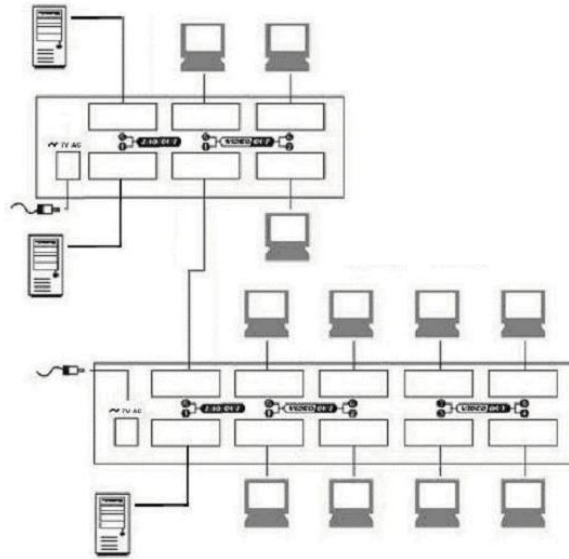

Installation

1. Turn off the PCs and monitors.
2. Connect the HD-15 video extension cable between the VGA card of PCs and the "Video In" ports of video matrix.
3. Connect the HD-15 video extension cables between the monitors and the "Video Out" ports of video matrix.
4. Connect the power cord and turn on the video matrix.
5. Turn on the PCs and monitors.
6. Control front panel switch to obtain the image either come from PC **A** (Linked LED "A" on) or PC **B** (Linked LED "B" on) or just switching off. (Linked LED "A B" off)

Note:

- All the "Video Out" ports will connect with the "Video In" port of **A** while turning on the video matrix.
- If you install the DDC monitor for the video matrix, the rest of monitors must be the same resolution as the DDC monitor.
- Through the functionality of DDC monitor, the "Video In" port of **A** will connect with the "Video Out" port 1 and the "Video In" port of **B** will connect with the "video out" port 2.
- Available monitors include the VGA, SVGA, XGA, Multisync, and exclude the CGA, EGA, Mono.

Operation for cascade:

1. The function to display image on more monitors, you request to attach another video matrix or the standard video splitter.
2. Connect the HD-15 male/male video extension cable between the "Video Out" port of the former video matrix and the "Video In" port of the latter video matrix.

Note:

Even though you are allowed to cascade the video matrix with varied ports, the image might become unstable if cascade too many tiers of video matrixes.

P.S.: The example cascades the 4 and 8 ports video matrix; however, you can cascade the video matrix with demanded port.