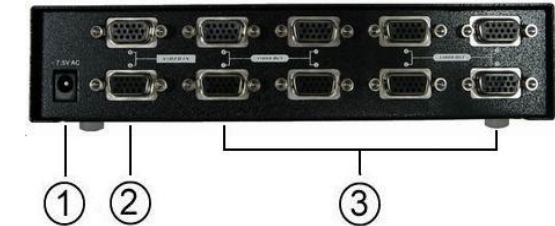

Video matrix is ideal for:

- Test bench facilities
- Data center
- Help desks
- Video broadcasting: Presentation
- Stock quotes
- Timetables
- Educational facilities

Features

- Intelligent functionality.
- With 250 MHz pixel frequency.
- Extends the video signal up to 65 meter (213 feet).
- Supports the DDC, DDC2, DDC2B. (For video out port 1 and 2)
- Can be cascaded.
- The output is compatible with standard VGA card.
- Free select from PC A or PC B or switch off by means of the front panel switch.

Specifications

Function	AC508A	AC509A
Video Input Connector (HD-15 Female)	2	2
Video Output Connector (HD-15 Female)	4	8
Select Switch	4	8
Linked LEDs	A (Green)	4
	B (Red)	4
Max. Resolution	1920 x 1440 60 Hz	
Pixel Frequency	250 MHz	
Cable Distance (Device to Monitor)	65m (213 feet) Max.	
Signal Type	VGA, SVGA, XGA, Multisync	
Power Adapter (Min.)	AC 7.5V 800mA	
Housing	Metal	
Weight	455 g	680 g
Dimensions (LxWxH) mm	130x75x42	200x75x42

Technical Specifications

Input/Output Signal

Pin #	Signal
1	Red video
2	Green video
3	Blue video
4	ID2 *
5	Ground
6	Analog ground
7	Analog ground
8	Analog ground

Pin #	Signal
9	NC
10	Ground
11	ID0 *
12	ID1 *
13	Horizontal sync
14	Vertical sync
15	ID3 *

* For video out port 1 and 2.

FRONT VIEW

1. Select
2. A, B Linked

REAR VIEW

1. Input Power Jack
2. A, B "Video In" Port
3. "Video Out" Port

*There are 4 ports for AC508A and 8 ports for AC509A.

CUSTOMER SUPPORT INFORMATION