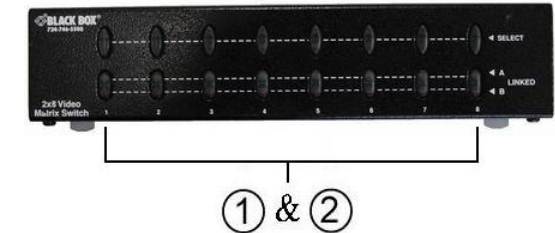

Video matrix is ideal for:

- Test bench facilities
- Data center
- Help desks
- Video broadcasting: Presentation
- Stock quotes
- Timetables
- Educational facilities

Features

- Intelligent functionality.
- With 250 MHz pixel frequency.
- Extends the video signal up to 65 meter (213 feet).
- Supports the DDC, DDC2, DDC2B. (For video out port 1 and 2)
- Can be cascaded.
- The output is compatible with standard VGA card.
- Free select from PC A or PC B or switch off by means of the front panel switch.

Specifications

Function	AC508A	AC509A
Video Input Connector (HD-15 Female)	2	2
Video Output Connector (HD-15 Female)	4	8
Select Switch	4	8
Linked LEDs	A (Green)	4
	B (Red)	4
Max. Resolution	1920 x 1440 60 Hz	
Pixel Frequency	250 MHz	
Cable Distance (Device to Monitor)	65m (213 feet) Max.	
Signal Type	VGA, SVGA, XGA, Multisync	
Power Adapter (Min.)	AC 7.5V 800mA	
Housing	Metal	
Weight	455 g	680 g
Dimensions (LxWxH) mm	130x75x42	200x75x42

Technical Specifications

Input/Output Signal

Pin #	Signal
1	Red video
2	Green video
3	Blue video
4	ID2 *
5	Ground
6	Analog ground
7	Analog ground
8	Analog ground

Pin #	Signal
9	NC
10	Ground
11	ID0 *
12	ID1 *
13	Horizontal sync
14	Vertical sync
15	ID3 *

* For video out port 1 and 2.

FRONT VIEW

1. Select
2. A, B Linked

REAR VIEW

1. Input Power Jack
2. A, B "Video In" Port
3. "Video Out" Port

*There are 4 ports for AC508A and 8 ports for AC509A.

CUSTOMER SUPPORT INFORMATION