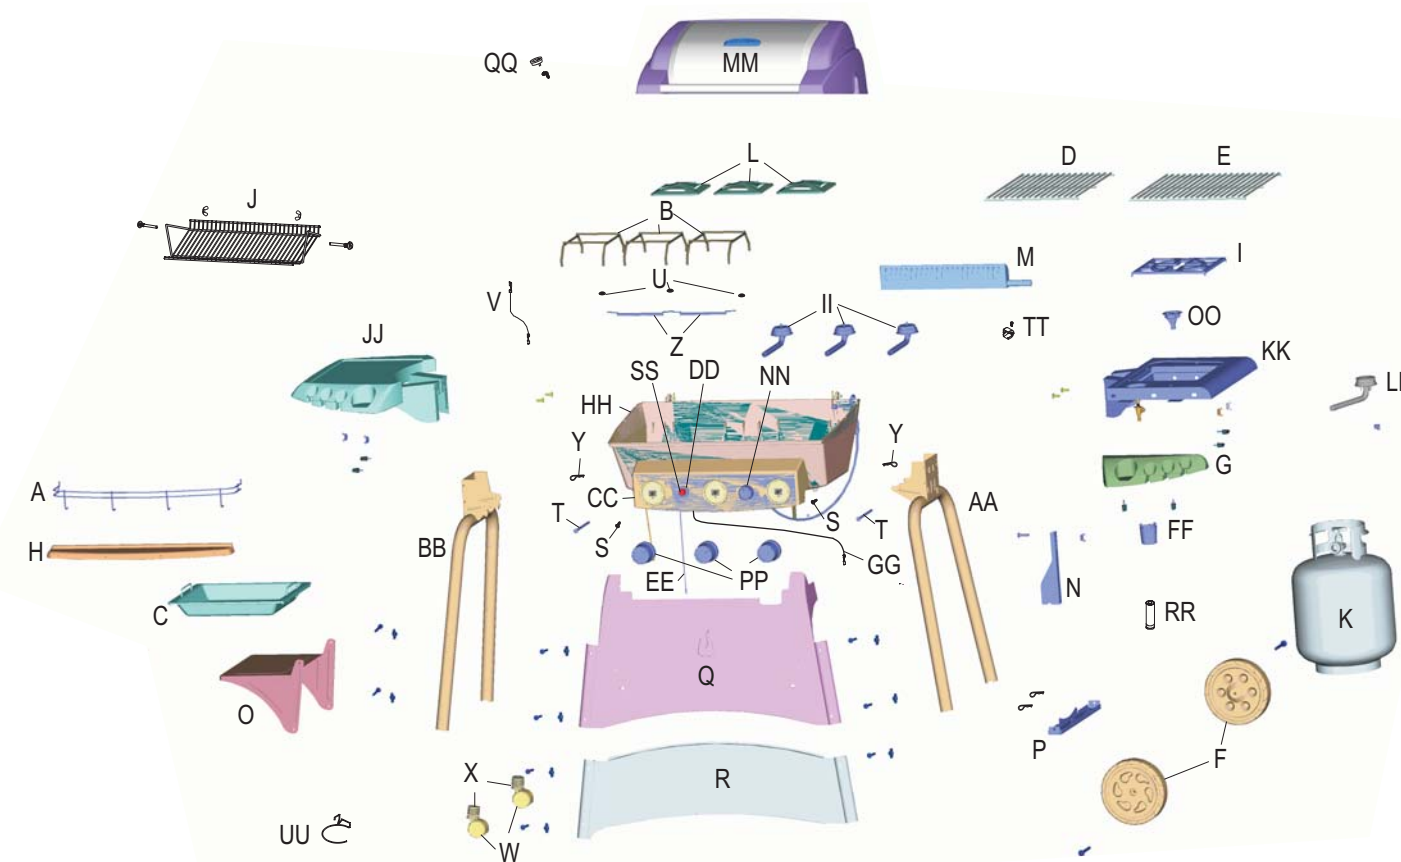

NO TOOLS REQUIRED

the Big Easy
THE GRILL THAT COOKS
BREAKFAST LUNCH AND DINNER

the Big Easy

4638263
ASSEMBLY MANUAL

THIS GRILL IS FOR OUTDOOR USE ONLY

CAUTION: Read and follow all safety statements, assembly instructions, and use and care directions before attempting to assemble and cook.

INSTALLER/ASSEMBLER: Leave these instructions with consumer.

CONSUMER: Keep this manual for future reference.

WARNING
Failure to follow all manufacturer's instructions could result in serious personal injury and/or property damage.

CAUTION
Some parts may contain sharp edges – especially as noted in the manual! Wear protective gloves if necessary.

If you have any questions or need assistance during assembly, please call 1-800-241-7548.

Visit us on the web at: www.charbroil.com