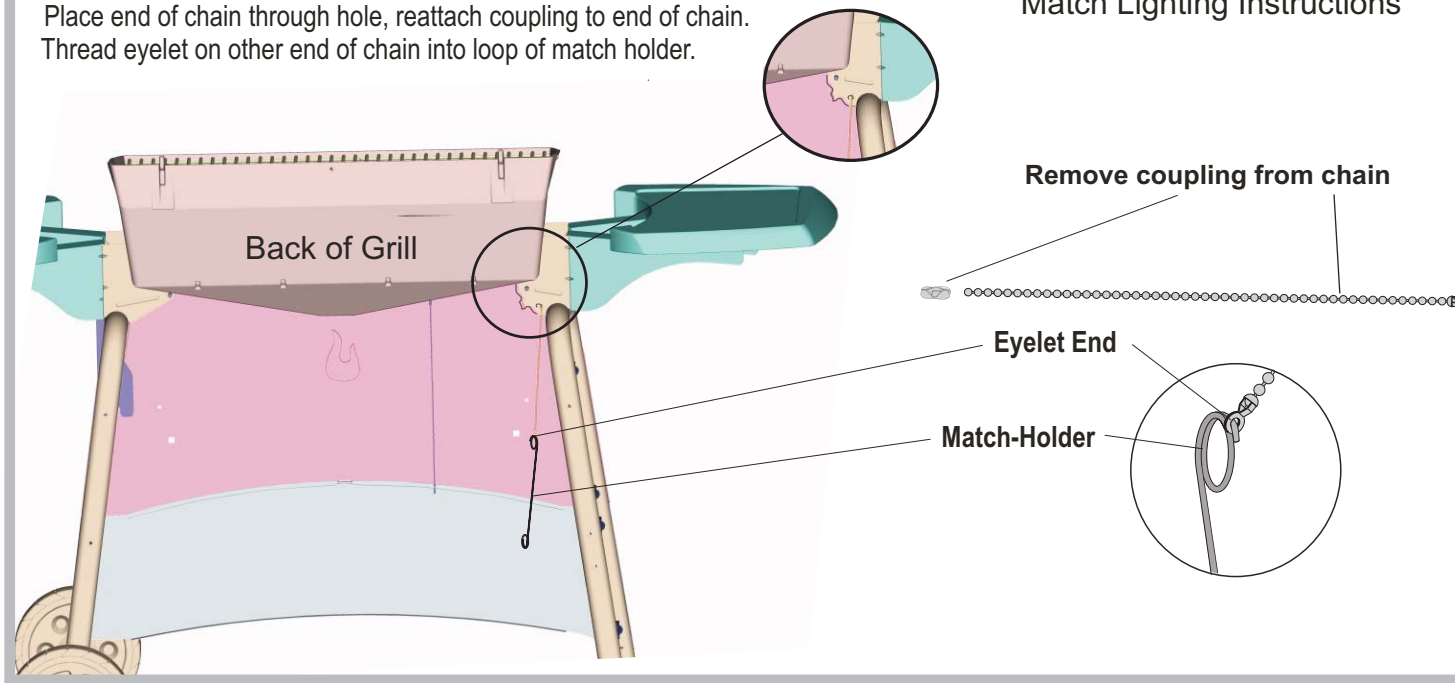

CAUTION

• Failure to install can in clip will cause hot grease to drip from bottom of grill with risk of fire or property damage.

14 Items to Assemble:
1 Chain with Coupling
1 Match-Holder

Remove coupling from chain.
Place end of chain through hole, reattach coupling to end of chain.
Thread eyelet on other end of chain into loop of match holder.

See Use & Care Manual for "Match Lighting Instructions"

15 Items to Assemble:
1 LP Tank

Loosen wing-nut on tank retainer.
Center base of tank in notches between wheels.
Lower tank retainer onto tank and tighten the wing-nut.

LP tank is shipped empty. Fill and leak check before attaching to grill and regulator.

See Use and Care to perform the "Burner Flame Check" and important safety instructions before using