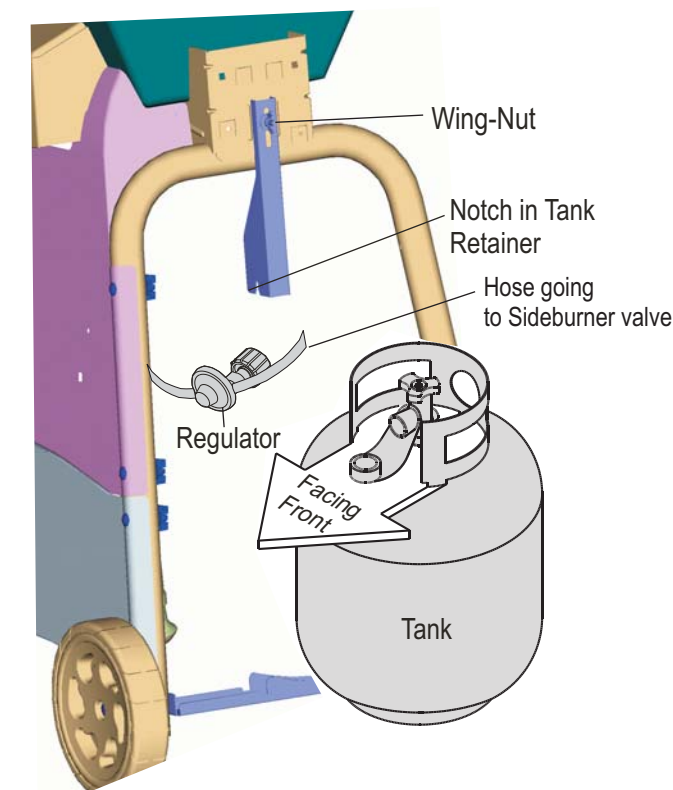

12 1st
Insert Valve into Sideburner Tube and snap valve cup into bottom of shelf (see inset for proper engagement). Place Sideburner Knob.

2nd
Place "AAA" battery into module, secure with Button.

3rd
Attach long wire from beneath console to electrode beneath Sideburner.

14 Items to Assemble:
1 Chain with Coupling
1 Match-Holder

Remove coupling from chain.
Place end of chain through hole, reattach coupling to end of chain.
Thread eyelet on other end of chain into loop of match holder.

See Use & Care Manual for "Match Lighting Instructions"

15 Items to Assemble:
1 LP Tank

Loosen wing-nut on tank retainer.
Center base of tank in notches between wheels.
Lower tank retainer onto tank and tighten the wing-nut.

LP tank is shipped empty. Fill and leak check before attaching to grill and regulator.

See Use and Care to perform the "Burner Flame Check" and important safety instructions before using

CAUTION

• Tank collar opening must face to front of cart once tank is attached.
• Failure to install tank correctly may allow gas hose to be damaged in operation, resulting in the risk of fire.