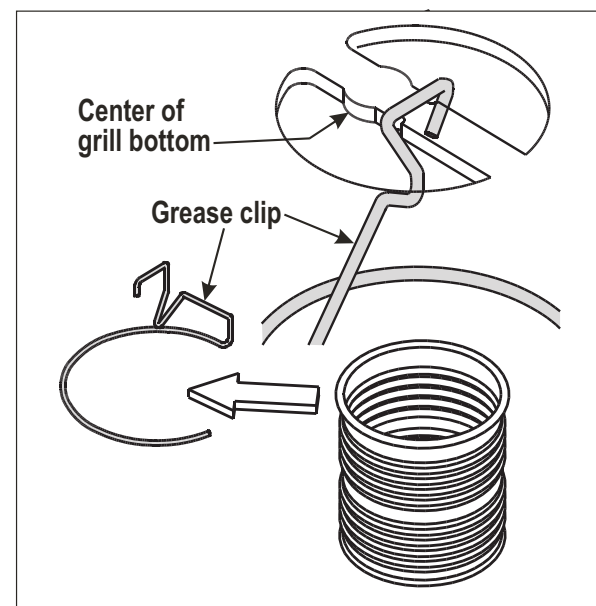

12 1st
Insert Valve into Sideburner Tube and snap valve cup into bottom of shelf (see inset for proper engagement). Place Sideburner Knob.

2nd
Place "AAA" battery into module, secure with Button.

3rd
Attach long wire from beneath console to electrode beneath Sideburner.

13 Items to Assemble:
1 Grease Clip

Hang grease clip from center of grill bottom.
Use an empty soup can (not included) to hang from grease clip.

CAUTION

• Failure to install can in clip will cause hot grease to drip from bottom of grill with risk of fire or property damage.

14 Items to Assemble:
1 Chain with Coupling
1 Match-Holder

Remove coupling from chain.
Place end of chain through hole, reattach coupling to end of chain.
Thread eyelet on other end of chain into loop of match holder.

Parts List - Model 4638263

Key Qty.	Description	Part #
A	1	Condiment Wire 4151005
B	3	Tent Frame 4151014
C	1	Deep Dish 4152039
D	1	Cooking Grid, 12" 4152054
E	1	Cooking Grid, 15" 4152055
F	2	Wheel 4154417
G	1	Sideburner Toolholder. 4154519
H	1	Condiment Tray 4154528
I	1	Sideburner Grate 4156179
J	1	Chef's Delite 4156455
K	1	LP Tank. 4158015
--	1	Spit Rod 4158063
L	3	Burner Tent 4500226
M	1	Rotisserie Burner 4500249
N	1	Tank Retainer 4503105
O	1	Storage Shelf 4503107
P	1	Tank Support. 4503114
Q	1	Upper Panel 4503119
R	1	Lower Panel 4503121
--	1	Rotisserie 4507294
S	2	#10x1/2" Screw, Self-tap 4080043
T	2	Pivot Pin 4080066
U	3	3/16 Pal Nut 4153096
V	1	Ignitor Wire 4153184
W	2	Caster 4154261
X	2	Caster Socket 4154514
Y	2	Hitch Pin 4156515
Z	2	Carry-over Tube 4500228