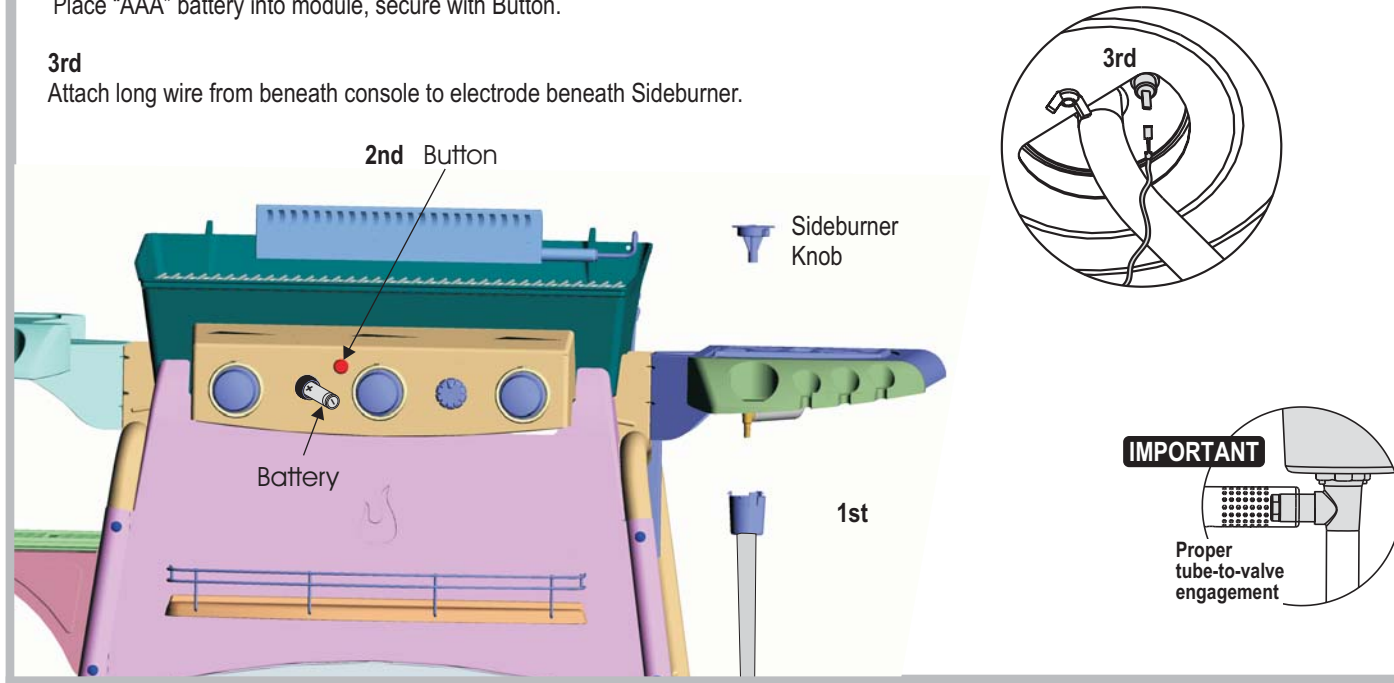

12 1st
Insert Valve into Sideburner Tube and snap valve cup into bottom of shelf (see inset for proper engagement). Place Sideburner Knob.

2nd
Place "AAA" battery into module, secure with Button.

3rd
Attach long wire from beneath console to electrode beneath Sideburner.

13 Items to Assemble:
1 Grease Clip

Hang grease clip from center of grill bottom.
Use an empty soup can (not included) to hang from grease clip.

CAUTION

• Failure to install can in clip will cause hot grease to drip from bottom of grill with risk of fire or property damage.

14 Items to Assemble:
1 Chain with Coupling
1 Match-Holder

Remove coupling from chain.
Place end of chain through hole, reattach coupling to end of chain.
Thread eyelet on other end of chain into loop of match holder.