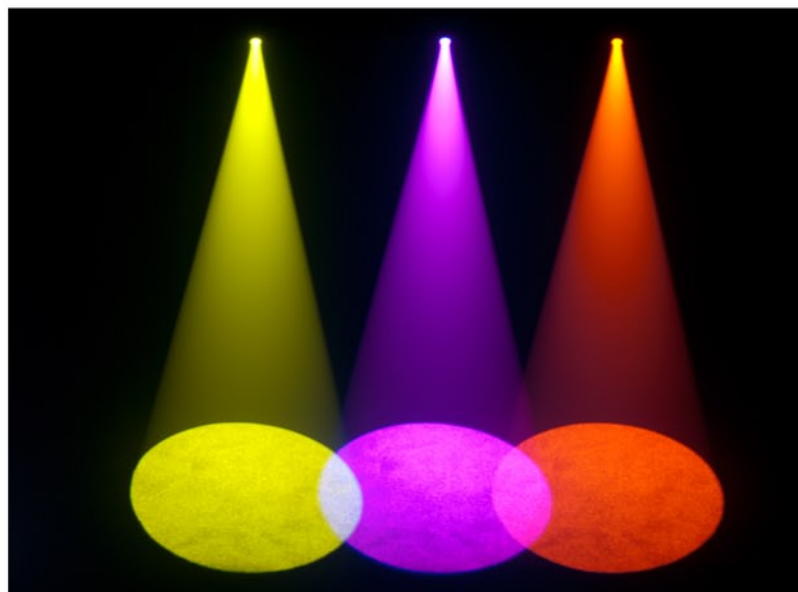

INTIMIDATOR™ COLOR LED

Intimidator™ Color LED

Weight: 8.3lbs (3.7kg)

Size: 10in x 8.3in x 9.4in

255mm x 210mm x 250mm

Key Features

- LED-powered color changer makes any environment pop with color
- Adjustable focus allows for soft or crisp edges at almost any distance
- Electronic dimming and strobe feature delivers silent operation
- Variable-speed rainbow scroll to match the beat and mood of any song
- Power link up to 26 units to save time running cables and extension cords
- Awesome sound-activated programs dance to the beat of the music
- 14 unique colors + white