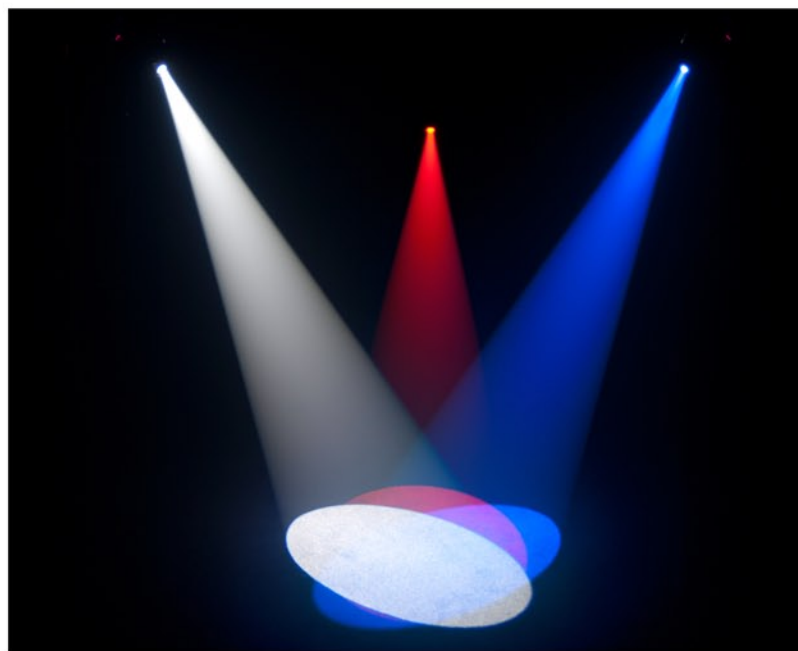

INTIMIDATOR™ COLOR LED

Intimidator™ Color LED

Weight: 8.3lbs (3.7kg)

Size: 10in x 8.3in x 9.4in

255mm x 210mm x 250mm

Key Features

- LED-powered color changer makes any environment pop with color
- Adjustable focus allows for soft or crisp edges at almost any distance
- Electronic dimming and strobe feature delivers silent operation
- Variable-speed rainbow scroll to match the beat and mood of any song
- Power link up to 26 units to save time running cables and extension cords
- Awesome sound-activated programs dance to the beat of the music
- 14 unique colors + white