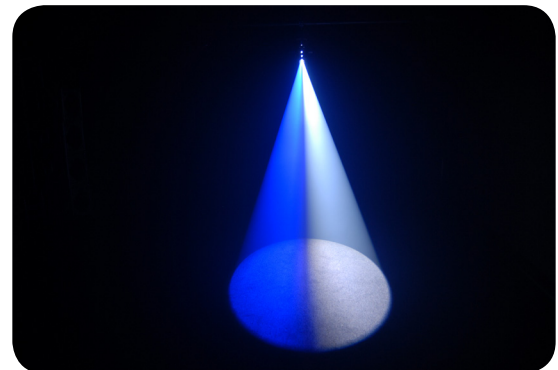

LFS-75DMX

FEATURES

- 75W LED framing spot shines a hard-edged, white spot in any direction
- Choose from 8 vivid colors via the automated color wheel
- Increase design options with built-in dimmer, DMX control and color wheel
- Accepts both round and square gobos to make setup easier
- Internal thermostat monitors temperatures to control fan speed
- Eliminate the need for DMX control with advanced stand-alone operation
- Easily highlight areas by altering the projected beam with framing shutters
- Flexibility to project from any distance using the 14° - 22° zoom range
- Includes four popular gobos and a gel frame holder
- Save time running extension cords by power-linking multiple units
- Easily transports in the CHS-50 VIP Gear Bag

Weight: 8lbs (3.7kg)

Size: 15.1 x 11.1 x 13.6in (385 x 283 x 345mm)