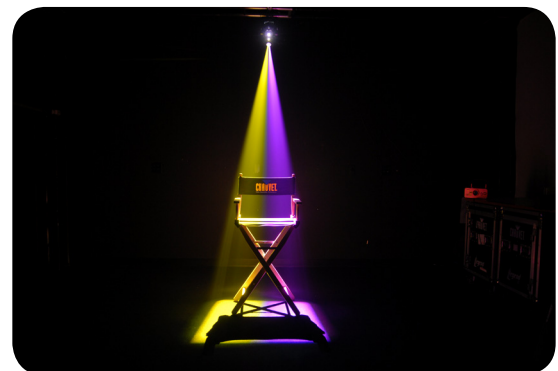

LFS-75DMX

FEATURES

- 75W LED framing spot shines a hard-edged, white spot in any direction
- Choose from 8 vivid colors via the automated color wheel
- Increase design options with built-in dimmer, DMX control and color wheel
- Accepts both round and square gobos to make setup easier
- Internal thermostat monitors temperatures to control fan speed
- Eliminate the need for DMX control with advanced stand-alone operation
- Easily highlight areas by altering the projected beam with framing shutters
- Flexibility to project from any distance using the 14° - 22° zoom range
- Includes four popular gobos and a gel frame holder
- Save time running extension cords by power-linking multiple units
- Easily transports in the CHS-50 VIP Gear Bag

Weight: 8lbs (3.7kg)

Size: 15.1 x 11.1 x 13.6in (385 x 283 x 345mm)