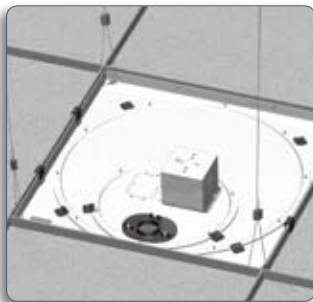

CMS445P

Suspended Ceiling Replacement Kit with Power Outlet Conditioner

- Replaces the need for an outlet
- Provides AC cleaning without loss of power
- Not visible below the ceiling
- Designed to replace a 2' x 2' ceiling tile or sit above a suspended ceiling