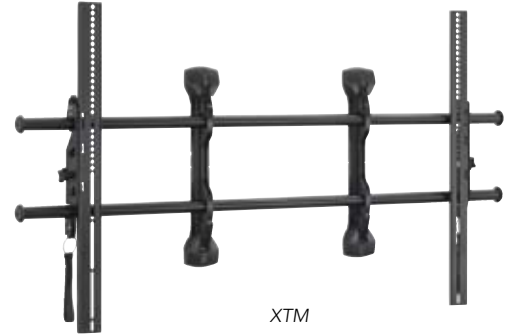

XTM

SPECIFICATIONS

Model	TV Size Range	Depth from Wall	Centerless Lateral Shift*	Centris Low-Profile Tilt**	Max Mounting Pattern (H,W)	Weight Capacity (single stud, dual stud)
FUSION Series Fixed & Tilt Mounts with ControlZone						
MSM	26 - 47"	1.96" (50 mm)	14.5" (368 mm)	-	15.75" (400 mm), 25.6" (650 mm)	75 lbs (34 kg), 125 lbs (56.7 kg)
MTM	26 - 47"	1.99" (51 mm)	14.5" (368 mm)	0-12°	15.75" (400 mm), 26.25" (667 mm)	75 lbs (34 kg), 125 lbs (56.7 kg)
LSM	37 - 63"	1.96" (50 mm)	17.5" (445 mm)	-	19.9" (506 mm), 34.6" (879 mm)	200 lbs (90.7 kg)
LTM	37 - 63"	1.99" (51 mm)	17.5" (445 mm)	0-12°	19.9" (506 mm), 35.35" (895 mm)	200 lbs (90.7 kg)
XSM	55 - 75"	1.96" (50 mm)	23.5" (597 mm)	-	25.6" (650 mm), 48.6" (124 cm)	250 lbs (113 kg)
XTM	55 - 75"	1.99" (51 mm)	23.5" (597 mm)	0-12°	25.6" (650 mm), 49.25" (126 cm)	250 lbs (113 kg)

FUSION Series Fixed & Tilt Mounts

MSA	26 - 47"	1.96" (50 mm)	14.5" (368 mm)	-	15.75" (400 mm), 25.6" (650 mm)	75 lbs (34 kg), 125 lbs (56.7 kg)
MTA	26 - 47"	1.99" (51 mm)	14.5" (368 mm)	0-12°	15.75" (400 mm), 26.25" (667 mm)	75 lbs (34 kg), 125 lbs (56.7 kg)
LSA	37 - 63"	1.96" (50 mm)	17.5" (445 mm)	-	19.9" (506 mm), 34.6" (879 mm)	200 lbs (90.7 kg)
LTA	37 - 63"	1.99" (51 mm)	17.5" (445 mm)	0-12°	19.9" (506 mm), 35.35" (895 mm)	200 lbs (90.7 kg)

*Varies with screen mounting pattern and stud placement. **Varies with screen height.