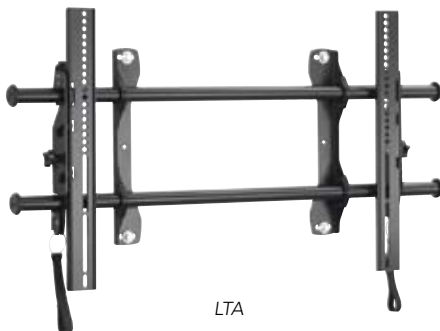

FUSION SERIES

SPECIFICATIONS

Model	TV Size Range	Depth from Wall	Centerless Lateral Shift*	Centris Low-Profile Tilt**	Max Mounting Pattern (H,W)	Weight Capacity (single stud, dual stud)
FUSION Series Fixed & Tilt Mounts with ControlZone						
MSM	26 - 47"	1.96" (50 mm)	14.5" (368 mm)	-	15.75" (400 mm), 25.6" (650 mm)	75 lbs (34 kg), 125 lbs (56.7 kg)
MTM	26 - 47"	1.99" (51 mm)	14.5" (368 mm)	0-12°	15.75" (400 mm), 26.25" (667 mm)	75 lbs (34 kg), 125 lbs (56.7 kg)
LSM	37 - 63"	1.96" (50 mm)	17.5" (445 mm)	-	19.9" (506 mm), 34.6" (879 mm)	200 lbs (90.7 kg)
LTM	37 - 63"	1.99" (51 mm)	17.5" (445 mm)	0-12°	19.9" (506 mm), 35.35" (895 mm)	200 lbs (90.7 kg)
XSM	55 - 75"	1.96" (50 mm)	23.5" (597 mm)	-	25.6" (650 mm), 48.6" (124 cm)	250 lbs (113 kg)
XTM	55 - 75"	1.99" (51 mm)	23.5" (597 mm)	0-12°	25.6" (650 mm), 49.25" (126 cm)	250 lbs (113 kg)

FUSION Series Fixed & Tilt Mounts

MSA	26 - 47"	1.96" (50 mm)	14.5" (368 mm)	-	15.75" (400 mm), 25.6" (650 mm)	75 lbs (34 kg), 125 lbs (56.7 kg)
MTA	26 - 47"	1.99" (51 mm)	14.5" (368 mm)	0-12°	15.75" (400 mm), 26.25" (667 mm)	75 lbs (34 kg), 125 lbs (56.7 kg)
LSA	37 - 63"	1.96" (50 mm)	17.5" (445 mm)	-	19.9" (506 mm), 34.6" (879 mm)	200 lbs (90.7 kg)
LTA	37 - 63"	1.99" (51 mm)	17.5" (445 mm)	0-12°	19.9" (506 mm), 35.35" (895 mm)	200 lbs (90.7 kg)

*Varies with screen mounting pattern and stud placement. **Varies with screen height.

LTA