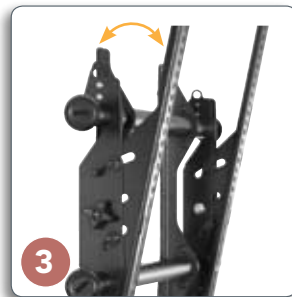

## DISCOVER THE 4 C'S OF MOUNTING:

2

3

4

- 1 CENTERLESS™ LATERAL SHIFT**  
Get up to 16" of post installation lateral shift - 8" left/right of uprights.
- 2 CONTROLZONE™ HEIGHT & ROLL ADJUSTMENT**  
This industry-first feature allows post-installation fine-tuning of height and leveling by inserting an Allen key into the ports at the top of the wall plate uprights. Adjustments are applied to the entire configuration, not just the TV.
- 3 CENTRIS™ LOW-PROFILE TILT**  
Provides effortless tilting by using the center of gravity to balance the screen – no tools necessary!
- 4 CLICK-CONNECT™ TOOL-LESS LATCHING**  
Hear an audible click when the screen safely engages with the mount. Use the built-in cable stand to gain easy access under the screen.