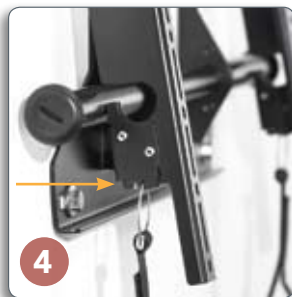

## DISCOVER THE 4 C'S OF MOUNTING:

2

3

4

- 1 CENTERLESS™ LATERAL SHIFT**  
Get up to 16" of post installation lateral shift - 8" left/right of uprights.
- 2 CONTROLZONE™ HEIGHT & ROLL ADJUSTMENT**  
This industry-first feature allows post-installation fine-tuning of height and leveling by inserting an Allen key into the ports at the top of the wall plate uprights. Adjustments are applied to the entire configuration, not just the TV.
- 3 CENTRIS™ LOW-PROFILE TILT**  
Provides effortless tilting by using the center of gravity to balance the screen – no tools necessary!
- 4 CLICK-CONNECT™ TOOL-LESS LATCHING**  
Hear an audible click when the screen safely engages with the mount. Use the built-in cable stand to gain easy access under the screen.