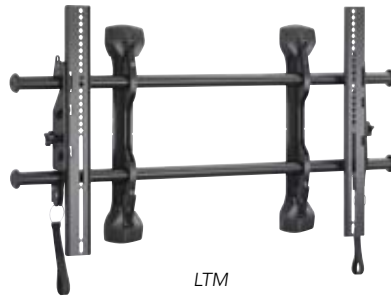

FUSION SERIES

LTM

SPECIFICATIONS

Model	TV Size Range	Depth from Wall	Centerless Lateral Shift*	Centris Low-Profile Tilt**	Max Mounting Pattern (H,W)	Weight Capacity (single stud, dual stud)
FUSION Series Fixed & Tilt Mounts with ControlZone						
MSM	26 - 47"	1.96" (50 mm)	14.5" (368 mm)	-	15.75" (400 mm), 25.6" (650 mm)	75 lbs (34 kg), 125 lbs (56.7 kg)
MTM	26 - 47"	1.99" (51 mm)	14.5" (368 mm)	0-12°	15.75" (400 mm), 26.25" (667 mm)	75 lbs (34 kg), 125 lbs (56.7 kg)
LSM	37 - 63"	1.96" (50 mm)	17.5" (445 mm)	-	19.9" (506 mm), 34.6" (879 mm)	200 lbs (90.7 kg)
LTM	37 - 63"	1.99" (51 mm)	17.5" (445 mm)	0-12°	19.9" (506 mm), 35.35" (895 mm)	200 lbs (90.7 kg)
XSM	55 - 75"	1.96" (50 mm)	23.5" (597 mm)	-	25.6" (650 mm), 48.6" (124 cm)	250 lbs (113 kg)
XTM	55 - 75"	1.99" (51 mm)	23.5" (597 mm)	0-12°	25.6" (650 mm), 49.25" (126 cm)	250 lbs (113 kg)

FUSION Series Fixed & Tilt Mounts

MSA	26 - 47"	1.96" (50 mm)	14.5" (368 mm)	-	15.75" (400 mm), 25.6" (650 mm)	75 lbs (34 kg), 125 lbs (56.7 kg)
MTA	26 - 47"	1.99" (51 mm)	14.5" (368 mm)	0-12°	15.75" (400 mm), 26.25" (667 mm)	75 lbs (34 kg), 125 lbs (56.7 kg)
LSA	37 - 63"	1.96" (50 mm)	17.5" (445 mm)	-	19.9" (506 mm), 34.6" (879 mm)	200 lbs (90.7 kg)
LTA	37 - 63"	1.99" (51 mm)	17.5" (445 mm)	0-12°	19.9" (506 mm), 35.35" (895 mm)	200 lbs (90.7 kg)

*Varies with screen mounting pattern and stud placement. **Varies with screen height.