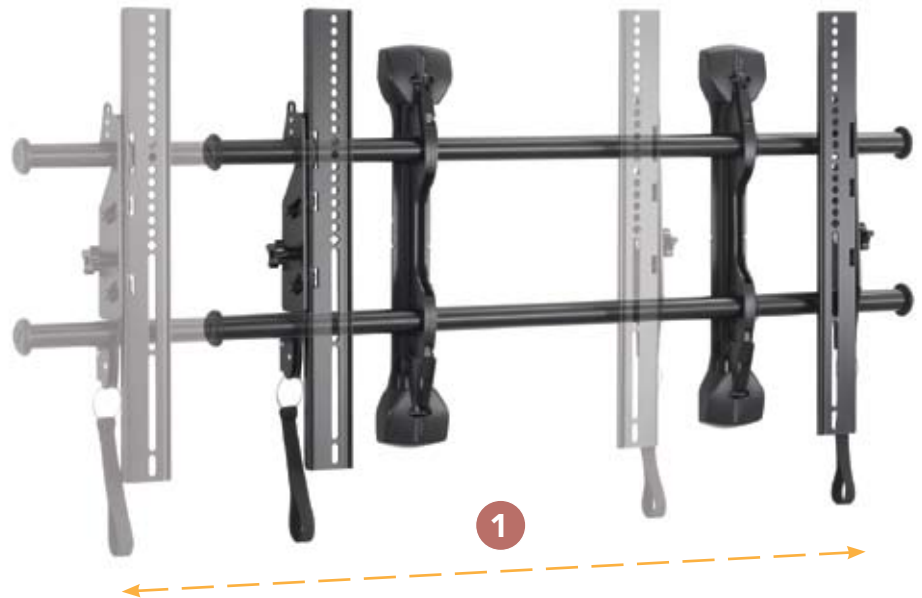

## DISCOVER THE 4 C'S OF MOUNTING:

2

3

4

- 1 CENTERLESS™ LATERAL SHIFT**  
Get up to 16" of post installation lateral shift - 8" left/right of uprights.
- 2 CONTROLZONE™ HEIGHT & ROLL ADJUSTMENT**  
This industry-first feature allows post-installation fine-tuning of height and leveling by inserting an Allen key into the ports at the top of the wall plate uprights. Adjustments are applied to the entire configuration, not just the TV.
- 3 CENTRIS™ LOW-PROFILE TILT**  
Provides effortless tilting by using the center of gravity to balance the screen – no tools necessary!
- 4 CLICK-CONNECT™ TOOL-LESS LATCHING**  
Hear an audible click when the screen safely engages with the mount. Use the built-in cable stand to gain easy access under the screen.

## SPECIFICATIONS

Model	TV Size Range	Depth from Wall	Centerless Lateral Shift*	Centris Low-Profile Tilt**	Max Mounting Pattern (H,W)	Weight Capacity (single stud, dual stud)
<b>FUSION Series Fixed &amp; Tilt Mounts with ControlZone</b>						
MSM	26 - 47"	1.96" (50 mm)	14.5" (368 mm)	-	15.75" (400 mm), 25.6" (650 mm)	75 lbs (34 kg), 125 lbs (56.7 kg)
MTM	26 - 47"	1.99" (51 mm)	14.5" (368 mm)	0-12°	15.75" (400 mm), 26.25" (667 mm)	75 lbs (34 kg), 125 lbs (56.7 kg)
LSM	37 - 63"	1.96" (50 mm)	17.5" (445 mm)	-	19.9" (506 mm), 34.6" (879 mm)	200 lbs (90.7 kg)
LTM	37 - 63"	1.99" (51 mm)	17.5" (445 mm)	0-12°	19.9" (506 mm), 35.35" (895 mm)	200 lbs (90.7 kg)
XSM	55 - 75"	1.96" (50 mm)	23.5" (597 mm)	-	25.6" (650 mm), 48.6" (124 cm)	250 lbs (113 kg)
XTM	55 - 75"	1.99" (51 mm)	23.5" (597 mm)	0-12°	25.6" (650 mm), 49.25" (126 cm)	250 lbs (113 kg)