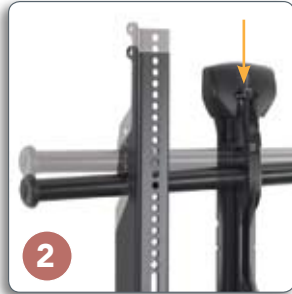

## DISCOVER THE 4 C'S OF MOUNTING:

2

3

4

- 1 CENTERLESS™ LATERAL SHIFT**  
Get up to 16" of post installation lateral shift - 8" left/right of uprights.
- 2 CONTROLZONE™ HEIGHT & ROLL ADJUSTMENT**  
This industry-first feature allows post-installation fine-tuning of height and leveling by inserting an Allen key into the ports at the top of the wall plate uprights. Adjustments are applied to the entire configuration, not just the TV.
- 3 CENTRIS™ LOW-PROFILE TILT**  
Provides effortless tilting by using the center of gravity to balance the screen – no tools necessary!
- 4 CLICK-CONNECT™ TOOL-LESS LATCHING**  
Hear an audible click when the screen safely engages with the mount. Use the built-in cable stand to gain easy access under the screen.

#### Fusion LTAPU Portrait Tilt Mount

- Enables vertical positioning of flat panel display
- Centris fingertip tilt technology uses the center of gravity to balance the screen while maintaining a low profile under 2" deep!
- Up to 11.5" (292 mm) of post-installation lateral shift – 5.75" (146 mm) left/right of uprights