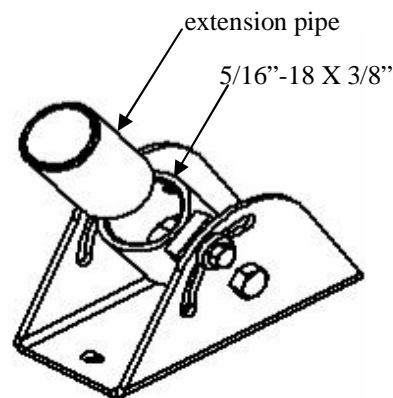

INSTALLATION INSTRUCTIONS

100 DEGREE ANGLED CEILING PLATE WITH THREADED COUPLER

CMA-395^{UL}

The 100° Angled Ceiling Plate is designed for ease of installation with any height of ceiling. By using any length of standard NPT 1½" pipe threaded both ends, you can extend the height capabilities to meet your needs.

Unpack and check contents:

- | | |
|-------------------------------------|--------------------------------------|
| (1) Cathedral Ceiling Plate CMA-395 | (1) Coupler Assembly |
| (1) 5/16"-18 X 3/8" Set Screw | (1) ½"-13 X 4" Hex Head Bolt |
| (1) ½"-13 Nylock Nut | (2) 3/8"-16 X 5/8" Hex Machine Screw |
| (2) 3/8" Washer | (1) 5/32" Hex Key |

INSTALLATION INSTRUCTIONS

1. Set coupler in place in the center of ceiling plate and slide ½"-13 X 4" hex head bolt through both parts (see Figure 1). Secure using ½"-13 Nylock nut.
2. Install two 3/8"-16 X 5/8" hex machine screws, with 3/8" washers, through adjusting slots on either side of bracket into holes in the coupler assembly (see Figure 1). Do not tighten.
3. Adjust coupler to desired angle and tighten two 3/8"-16 X 5/8" hex machine screws.
4. Install extension pipe in coupler and secure using the 5/16"-18 X 3/8" set screw (see Figure 2).

Figure 1. Assembly

Figure 2. Assembly

CHIEF MANUFACTURING INC.
1-800-582-6480 952-894-6280 FAX 952-894-6918
12800 HIGHWAY 13 SOUTH, SUITE 500
SAVAGE, MINNESOTA 55378 USA

8803-000031RevG
2003 Chief Manufacturing
www.chiefmfg.com
08/06