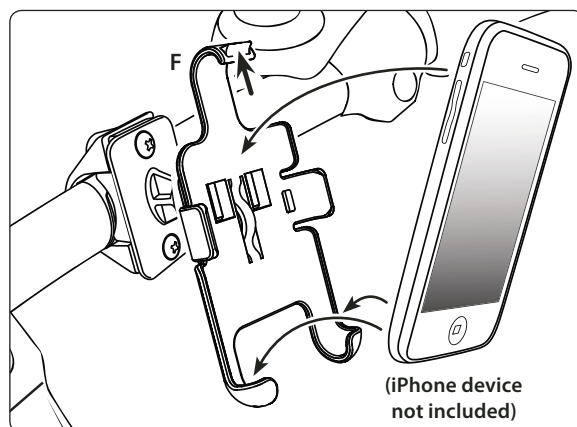

⚠️ Safety Precautions

Do not reposition the pedestal while cycling or driving. Arkon Resources, Inc. does not promote the adjustment of mobile devices except when the bicycle or vehicle is safely parked or stopped.

Arkon is not responsible for any damages caused to your bicycle, your device, or yourself due to the installation or use of this product.

ARKON®
RESOURCES INC. The Mobile Mounting Specialists™

Consumer Hotline:

USA (800) 841-0884

INT'L (626) 254-9005

Monday - Friday 9 am - 5 pm, PST

www.arkon.com

Arcadia, CA 91006 USA

Designed in USA | Made in Taiwan

© Copyright 2010 Arkon Resources, Inc.