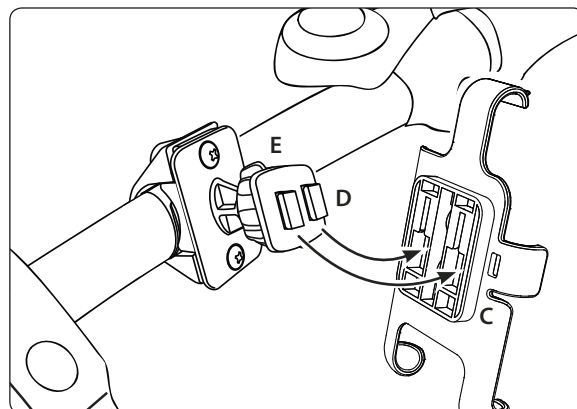

Bicycle Handlebar Mounting

- Step 1. Choose a safe location on the handlebars of your bicycle in which to mount the pedestal.
- Step 2. Using a screwdriver, remove the two mounting screws (A) in order to release the ball plate and swivel head (B) so the mount can be placed around the handlebars.

- Step 3. Wrap the rubber rings (C) around the handlebar and reassemble the ball plate and swivel head (B) around the rubber rings. Secure the mount assembly by using the screwdriver to retighten the two mounting screws.

Connect iPhone Cradle to Pedestal and iPhone Insertion

- Step 1. Connect the dual T-slots (C) on iPhone cradle to the dual T-tabs (D) on the bicycle pedestal head. Adjust the angle and rotation of the pedestal head by tightening the swivel tightening ring (E).