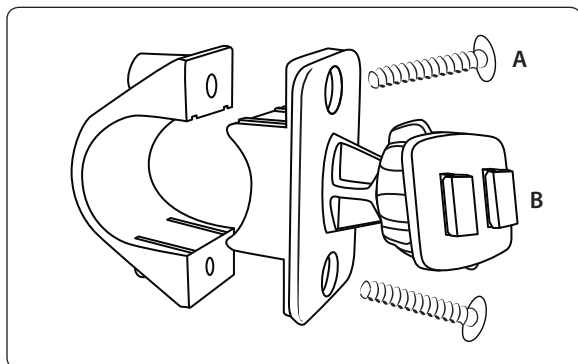

IPM127 | Bicycle Handlebar Mount for Apple® iPhone™

Package Contents:

- (1) GN032-SBH - Bicycle handlebar mount
- (1) CC005-IP - Custom cradle for Apple iPhone

Compatible with:

- Apple iPhone 3G and Original iPhone

Bicycle Handlebar Mounting

- Step 1. Choose a safe location on the handlebars of your bicycle in which to mount the pedestal.
- Step 2. Using a screwdriver, remove the two mounting screws (A) in order to release the ball plate and swivel head (B) so the mount can be placed around the handlebars.

- Step 3. Wrap the rubber rings (C) around the handlebar and reassemble the ball plate and swivel head (B) around the rubber rings. Secure the mount assembly by using the screwdriver to retighten the two mounting screws.

Connect iPhone Cradle to Pedestal and iPhone Insertion

- Step 1. Connect the dual T-slots (C) on iPhone cradle to the dual T-tabs (D) on the bicycle pedestal head. Adjust the angle and rotation of the pedestal head by tightening the swivel tightening ring (E).