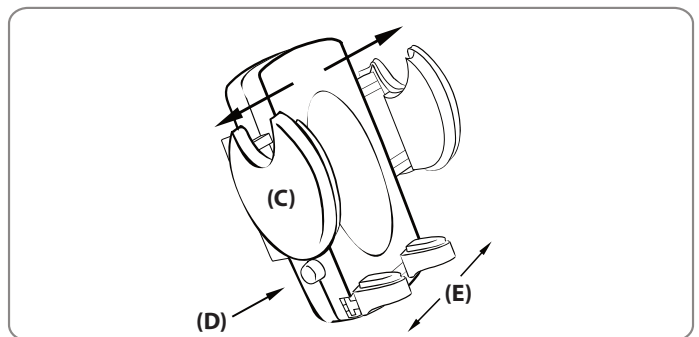

CM090-2
CM090

Pedestal and Dual-T Head Instructions
(Pedestal Sold Separately)

Step 1. Attach the device cradle to the dual-T tab head (A) by inserting the T-tabs into the T-slots (B).

Universal Cradle Instructions

- Step 1. If necessary, adjust the support legs (E) by sliding them laterally. These provide support for your device.
- Step 2. Place device on the support legs (E) and squeeze the side grip arms (C) until they fit securely to the device.
- Step 3. Push the release button (D) in order to release the device from the cradle.