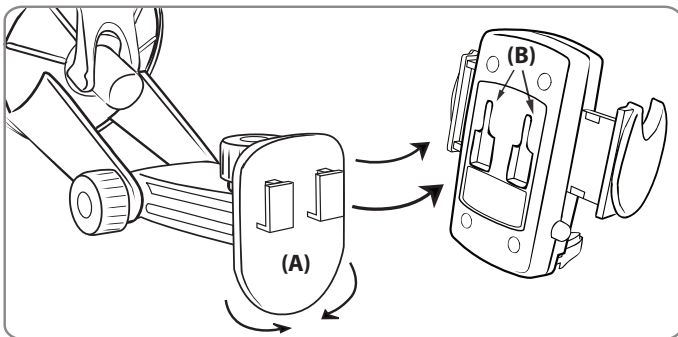

CM090-2
CM090

Pedestal and Dual-T Head Instructions
(Pedestal Sold Separately)

Step 1. Attach the device cradle to the dual-T tab head (A) by inserting the T-tabs into the T-slots (B).

Universal Cradle Instructions

- Step 1. If necessary, adjust the support legs (E) by sliding them laterally. These provide support for your device.
- Step 2. Place device on the support legs (E) and squeeze the side grip arms (C) until they fit securely to the device.
- Step 3. Push the release button (D) in order to release the device from the cradle.