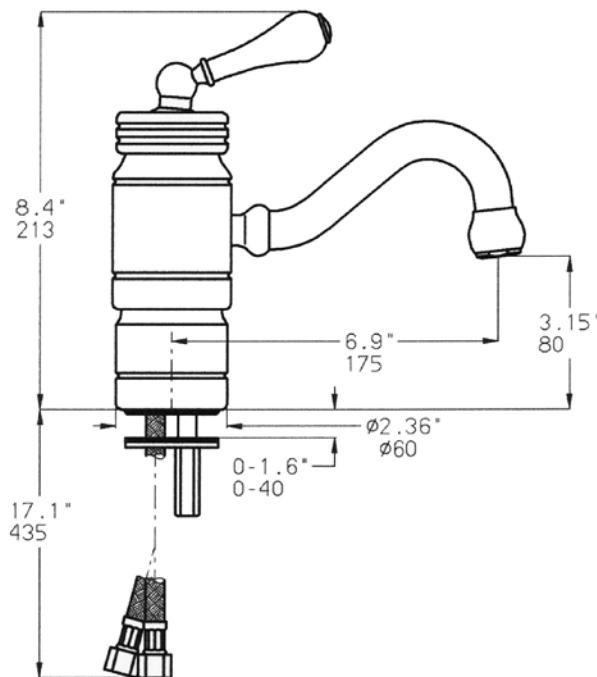

FEATURED MODEL

157-010-CR BLANCOHARVEST™ Bar Faucet in Polished Chrome

ADDITIONAL MODELS

157-010-ST Stainless (Satin Nickel)

FEATURES

- Solid brass body
- Ceramic disc cartridge
- 2.2 G.P.M. flow rate
- Extra long supply lines
- Installation in a 1-3/8" hole

PRODUCT SPECIFICATION

Bar faucet to include lever handle with solid brass body, and ceramic disc cartridge. Faucet dimensions to be as follows: Reach: 7"; Spout Height: 3-1/8". Bar faucet to be BLANCOHARVEST™, Model 157-010-_____ in _____ finish.

Polished Chrome 157-010-CR

Stainless (Satin Nickel) 157-010-ST

MODEL 157-010

NOMINAL DIMENSIONS

MODEL	REACH	SPOUT HEIGHT	FAUCET HEIGHT
157-010	7	3-1/8	8-1/4

See next page for exploded parts drawing and parts list.

NUM.	PART #	DESCRIPTION
1	1-3028	LEVER ASSY
1A	3150B	LEVER BASE
1B	3028	LEVER
2A	3192	CAP
2B	31.34X3.53	O-RING
2C	3160	NUT
2D	2809	CARTRIDGE
3	3190	BODY
3A	3189	BASE
3B	3157	NIPPLE
3C	16X12X.05	FIBER
3D	3141	SPOUT
5	1-676	AERATOR SET
6A	3142	INNER BODY
6B	3.53X42.86	O-RING
7	1-2105	MOUNTING NUT ASSY
7A	3144	SCREW
7B	48X34X2	RUBBER WASHER
7C	2845	METAL WASHER
7D	2105	NUT