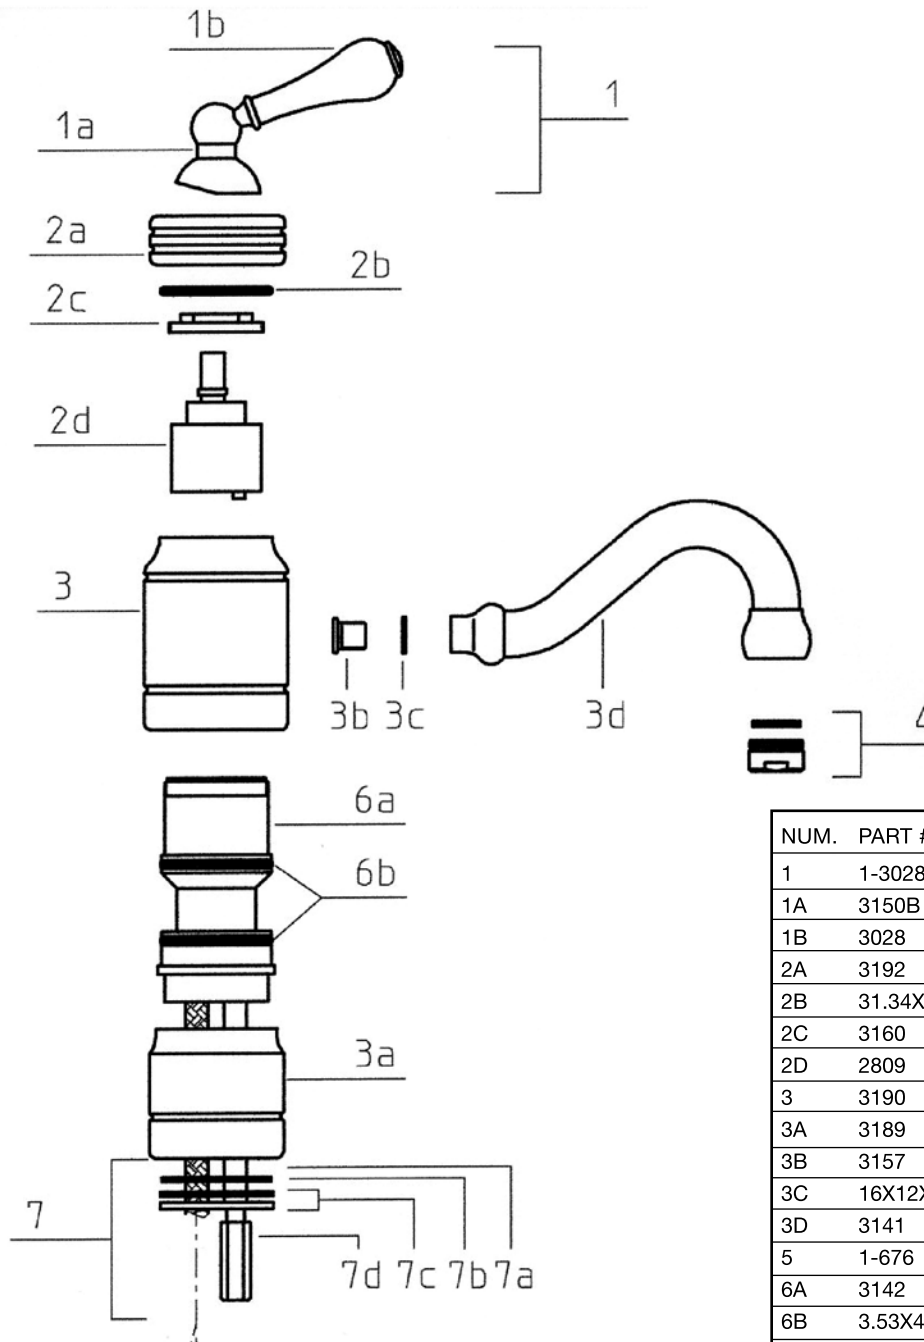

PRODUCT SPECIFICATION

Bar faucet to include lever handle with solid brass body, and ceramic disc cartridge. Faucet dimensions to be as follows: Reach: 7"; Spout Height: 3-1/8". Bar faucet to be BLANCOHARVEST™, Model 157-010-_____ in _____ finish.

Polished Chrome 157-010-CR

Stainless (Satin Nickel) 157-010-ST

MODEL 157-010

NOMINAL DIMENSIONS

MODEL	REACH	SPOUT HEIGHT	FAUCET HEIGHT
157-010	7	3-1/8	8-1/4

See next page for exploded parts drawing and parts list.

NUM.	PART #	DESCRIPTION
1	1-3028	LEVER ASSY
1A	3150B	LEVER BASE
1B	3028	LEVER
2A	3192	CAP
2B	31.34X3.53	O-RING
2C	3160	NUT
2D	2809	CARTRIDGE
3	3190	BODY
3A	3189	BASE
3B	3157	NIPPLE
3C	16X12X.05	FIBER
3D	3141	SPOUT
5	1-676	AERATOR SET
6A	3142	INNER BODY
6B	3.53X42.86	O-RING
7	1-2105	MOUNTING NUT ASSY
7A	3144	SCREW
7B	48X34X2	RUBBER WASHER
7C	2845	METAL WASHER
7D	2105	NUT