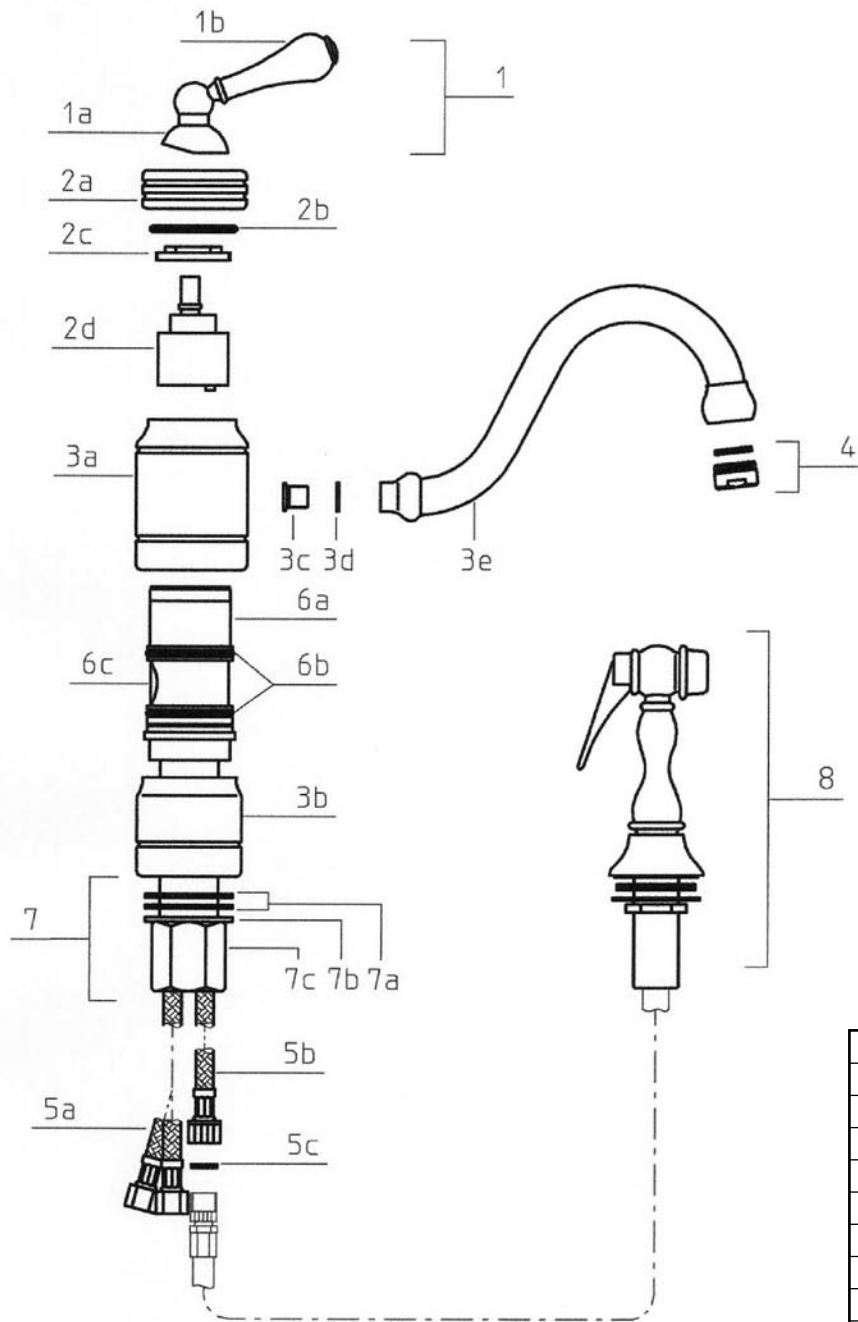

PRODUCT SPECIFICATION

Kitchen faucet to include lever handle with solid brass body and ceramic disc cartridge. Faucet dimensions to be as follows: Reach: 9-1/4"; Spout Height: 5-1/4". Hot and cold supply lines to be color coded. Side spray to be made from solid brass. Reversible mounting hardware to adapt to thick or thin mounting surfaces. Kitchen faucet to be BLANCOHARVEST™, Model 157-013-_____ in _____ finish.

- Polished Chrome 157-013-CR
- Stainless (Satin Nickel) 157-013-ST

MODEL 157-013

NOMINAL DIMENSIONS

MODEL	REACH	SPOUT HEIGHT	FAUCET HEIGHT
157-013	9-1/4"	5-1/4"	8-1/4"

See next page for exploded parts drawing and parts list.

MODEL 157-013

NUM.	PART #	DESCRIPTION
1	1-3028	LEVER ASSY
1A	3150B	LEVER BASE
1B	3028	LEVER
2A	3192	CAP
2B	3.53X31.34	O'RING
2C	3160	NUT
2D	2809	CARTRIDGE

NUM.	PART #	DESCRIPTION
3A	3190	BODY
3B	3189	BASE
3C	3157	NIPPLE
3D	16X12X.05	FIBER
3E	3151	SPOUT
4	680+682+683	AERATOR SET
5A	2350	HOSE
5B	2360	SUPPLY TUBE
5C	13.7X10X1.5	FIBER
6A	3152	INNER BODY
6B	3.53X42.86	O'RING
6C	2453	DIVERTER
7	1-2359	MOUNTING NUT ASSY
7A	42X34X2	RUBBER WASHER
7B	2258	METAL WASHER
7C	2359	NUT
8	1-3170	HOSE AND SPRAY