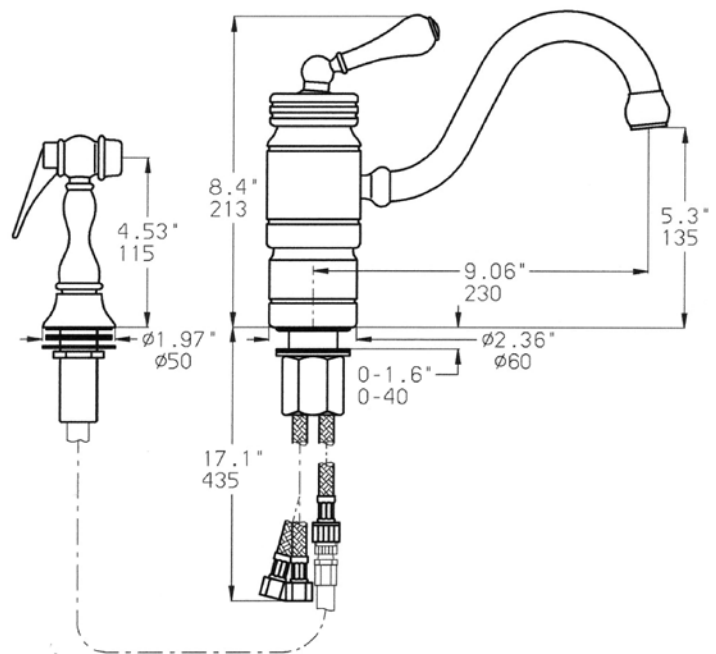

PRODUCT SPECIFICATION

Kitchen faucet to include lever handle with solid brass body and ceramic disc cartridge. Faucet dimensions to be as follows: Reach: 9-1/4"; Spout Height: 5-1/4". Hot and cold supply lines to be color coded. Side spray to be made from solid brass. Reversible mounting hardware to adapt to thick or thin mounting surfaces. Kitchen faucet to be BLANCOHARVEST™, Model 157-013-_____ in _____ finish.

- Polished Chrome 157-013-CR
- Stainless (Satin Nickel) 157-013-ST

MODEL 157-013

NOMINAL DIMENSIONS

MODEL	REACH	SPOUT HEIGHT	FAUCET HEIGHT
157-013	9-1/4"	5-1/4"	8-1/4"

See next page for exploded parts drawing and parts list.

MODEL 157-013

NUM.	PART #	DESCRIPTION
1	1-3028	LEVER ASSY
1A	3150B	LEVER BASE
1B	3028	LEVER
2A	3192	CAP
2B	3.53X31.34	O'RING
2C	3160	NUT
2D	2809	CARTRIDGE

NUM.	PART #	DESCRIPTION
3A	3190	BODY
3B	3189	BASE
3C	3157	NIPPLE
3D	16X12X.05	FIBER
3E	3151	SPOUT
4	680+682+683	AERATOR SET
5A	2350	HOSE
5B	2360	SUPPLY TUBE
5C	13.7X10X1.5	FIBER
6A	3152	INNER BODY
6B	3.53X42.86	O'RING
6C	2453	DIVERTER
7	1-2359	MOUNTING NUT ASSY
7A	42X34X2	RUBBER WASHER
7B	2258	METAL WASHER
7C	2359	NUT
8	1-3170	HOSE AND SPRAY