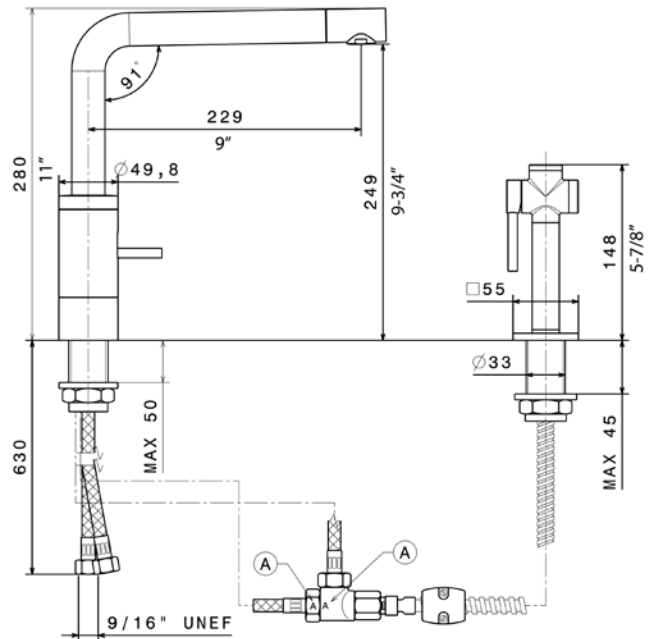

PRODUCT SPECIFICATION

Kitchen faucet to include solid brass body, single lever handle, solid brass side spray and swivel spout. Faucet dimensions to be as follows: Reach: 9"; Spout Height: 9-3/4". Reversible mounting hardware to adapt to thick or thin mounting surfaces. Kitchen faucet to be BLANCOPODOS™ with side spray, Model 157-042-_____ in _____ finish.

- Polished Chrome 157-042-CR
- Stainless (Satin Nickel) 157-042-ST

MODEL 157-042

NOMINAL DIMENSIONS

MODEL	REACH	SPOUT HEIGHT	FAUCET HEIGHT
157-042	9	9-3/4	11

See next page for exploded parts drawing and parts list.

MODEL 157-042

NUM.	DESCRIPTION	DOC. PART #
1	LEVER	11879
3	RING	11872
4	NUT	11877
5	BUSH	11874
6	CARTRIDGE	11554
7	BODY SUPPORT	11878
8	CLOSER RING	11873
9	SPOUT	11898
9.1	PLASTIC RING	18051
9.2	AERATOR	89
10	HOSE	15005
11	MOUNTING SET	12324
12	O-RING	10960
13	PLASTIC RING	19416
14	HOSE	15003
15	WEIGHT	10618
16	MOUNTING SET	12050
17	SIDE SPRAY	18316
18	SIDE SPRAY DISK	15311
19	PERFORATED DISK	18307
20	NUT	15312
21	CONNECTION VALVE	15753
21.1	VALVE	15701
22	HOSE CONNECTION	15101
23	T CONNECTION	16282
23.1	DIVERTER	15304
24	SCREW	10459
25	BUSH	11880