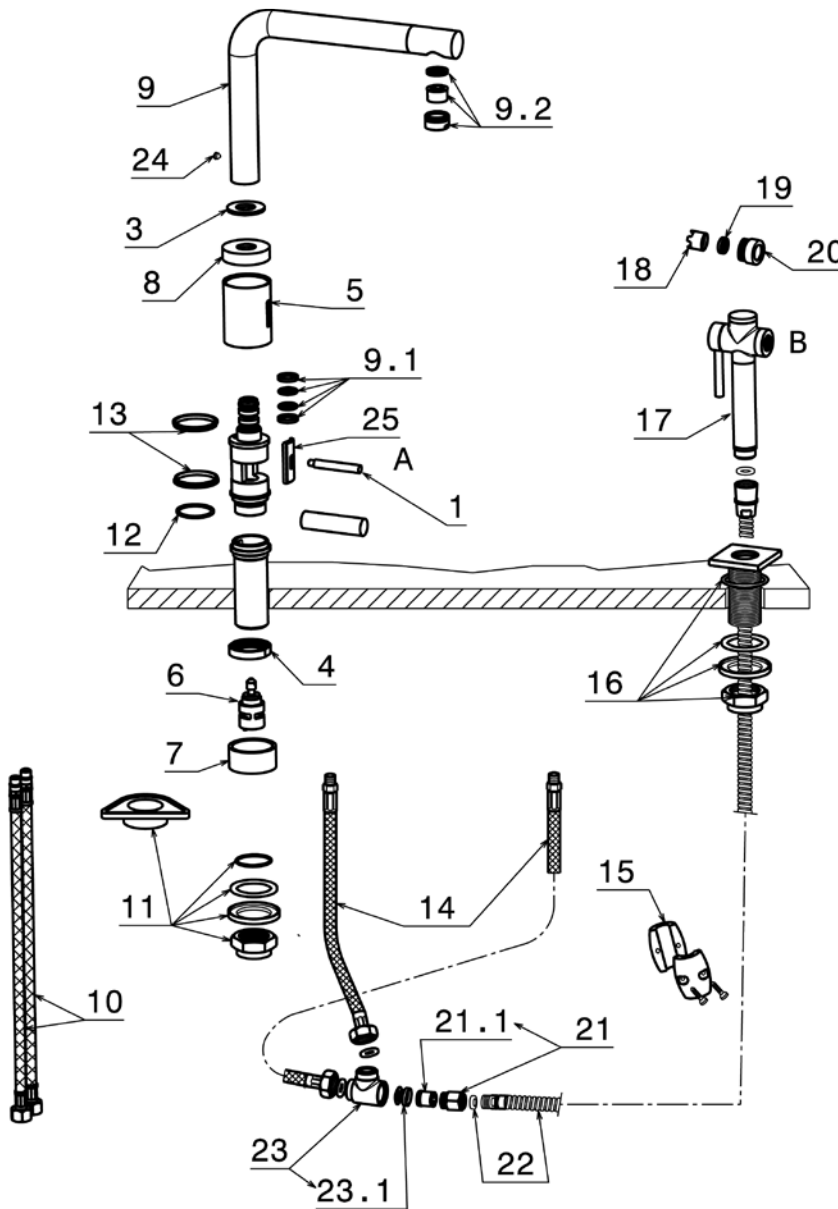

PRODUCT SPECIFICATION

Kitchen faucet to include solid brass body, single lever handle, solid brass side spray and swivel spout. Faucet dimensions to be as follows: Reach: 9"; Spout Height: 9-3/4". Reversible mounting hardware to adapt to thick or thin mounting surfaces. Kitchen faucet to be BLANCOPODOS™ with side spray, Model 157-042-_____ in _____ finish.

- Polished Chrome 157-042-CR
- Stainless (Satin Nickel) 157-042-ST

MODEL 157-042

NOMINAL DIMENSIONS

MODEL	REACH	SPOUT HEIGHT	FAUCET HEIGHT
157-042	9	9-3/4	11

See next page for exploded parts drawing and parts list.

MODEL 157-042

NUM.	DESCRIPTION	DOC. PART #
1	LEVER	11879
3	RING	11872
4	NUT	11877
5	BUSH	11874
6	CARTRIDGE	11554
7	BODY SUPPORT	11878
8	CLOSER RING	11873
9	SPOUT	11898
9.1	PLASTIC RING	18051
9.2	AERATOR	89
10	HOSE	15005
11	MOUNTING SET	12324
12	O-RING	10960
13	PLASTIC RING	19416
14	HOSE	15003
15	WEIGHT	10618
16	MOUNTING SET	12050
17	SIDE SPRAY	18316
18	SIDE SPRAY DISK	15311
19	PERFORATED DISK	18307
20	NUT	15312
21	CONNECTION VALVE	15753
21.1	VALVE	15701
22	HOSE CONNECTION	15101
23	T CONNECTION	16282
23.1	DIVERTER	15304
24	SCREW	10459
25	BUSH	11880