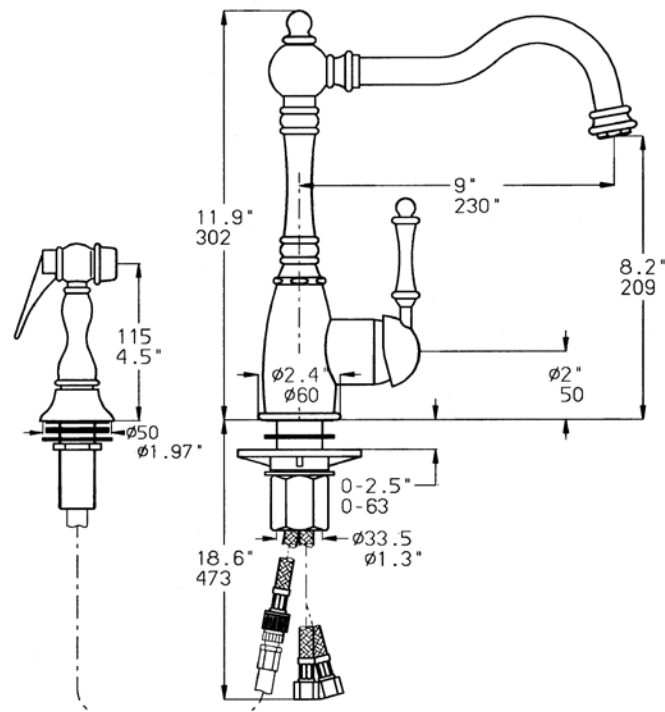

### FEATURES

- Solid brass body
- Ceramic disc cartridge
- Reversible mounting hardware adapts to thick or thin mounting surfaces
- 2.2 G.P.M. flow rate
- Installation in a 1-3/8" hole, side spray in 1-3/8" hole

### PRODUCT SPECIFICATION

Kitchen faucet to include solid brass body, lever handle and solid brass side spray. Faucet dimensions to be as follows: Reach: 9"; Spout Height: 8-1/4". Reversible mounting hardware to adapt to thick or thin mounting surfaces. Kitchen faucet to be BLANCOGRACE™ with side spray, Model 157-052-\_\_\_\_\_ in \_\_\_\_\_ finish.

### NOMINAL DIMENSIONS

MODEL	REACH	SPOUT HEIGHT	FAUCET HEIGHT
157-052	9	8-1/4	12

See next page for exploded parts drawing and parts list.