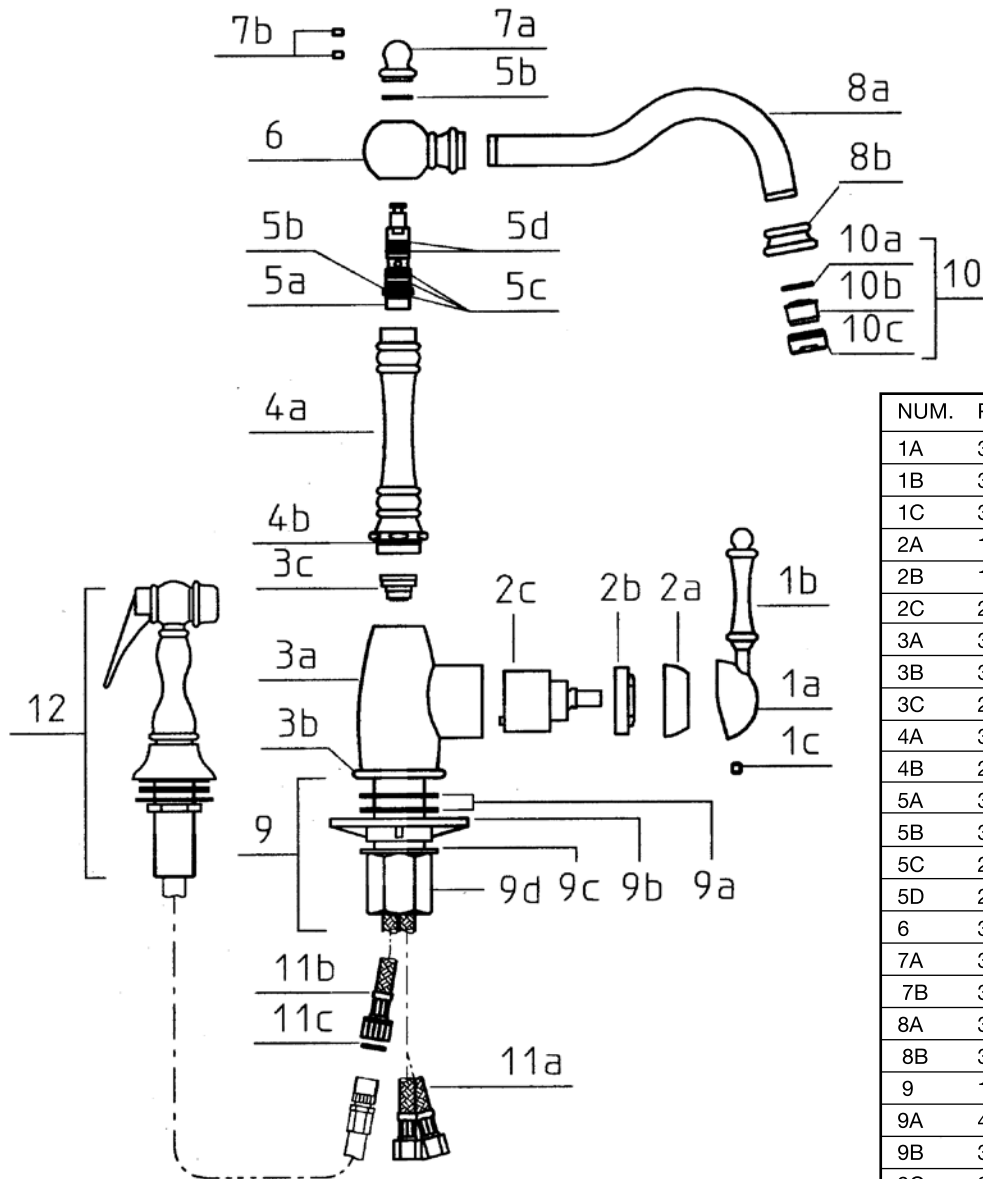

### FEATURES

- Solid brass body
- Ceramic disc cartridge
- Reversible mounting hardware adapts to thick or thin mounting surfaces
- 2.2 G.P.M. flow rate
- Installation in a 1-3/8" hole, side spray in 1-3/8" hole

### PRODUCT SPECIFICATION

Kitchen faucet to include solid brass body, lever handle and solid brass side spray. Faucet dimensions to be as follows: Reach: 9"; Spout Height: 8-1/4". Reversible mounting hardware to adapt to thick or thin mounting surfaces. Kitchen faucet to be BLANCOGRACE™ with side spray, Model 157-052-\_\_\_\_\_ in \_\_\_\_\_ finish.

### NOMINAL DIMENSIONS

MODEL	REACH	SPOUT HEIGHT	FAUCET HEIGHT
157-052	9	8-1/4	12

See next page for exploded parts drawing and parts list.

### MODEL 157-052

NUM.	PART #	DESCRIPTION
1A	3550	HANDLE
1B	3586	LEVER
1C	3549	SCREW
2A	1303	CAP
2B	1304	NUT
2C	2809	CARTRIDGE
3A	3551	BODY
3B	3552	BASE
3C	2453	DIVERTER
4A	3565	STEM
4B	2.62X21.89	O-RING
5A	3556	GROOVED SLEEVE
5B	3785	TEFLON RING
5C	2.62X10.77	O-RING
5D	2.5X9.4	O-RING
6	3557	SPOUT HOUSING
7A	3560	DECORATIVE KNOB
7B	3206	SCREW
8A	3554	SPOUT
8B	3555	AERATOR BASE
9	1-2359	MOUNTING NUT ASSY
9A	48X34X2	RUBBER WASHER
9B	3109	PLASTIC BASE
9C	2258	METAL WASHER
9D	2359	NUT
10		AERATOR SET
10A	683	RUBBER WASHER
10B	680	SCREEN
10C	682	AERATOR RING
11A	2350	HOSE
11B	2360	SUPPLY TUBE
11C	13.7X10X1.5	FIBER WASHER
12	1-3170	SIDE SPRAY