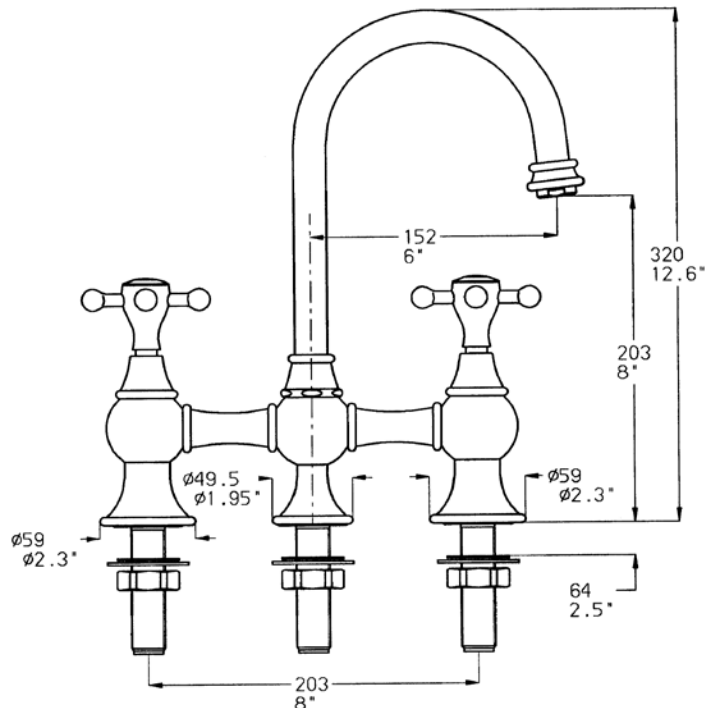

### FEATURES

- Solid brass body
- Ceramic disc cartridge
- 2.2 G.P.M. flow rate
- Extra long supply lines
- Installation in a 1-3/8" hole

### PRODUCT SPECIFICATION

Barfaucet to include solid brass body, cross handles and ceramic disc cartridge. Faucet dimensions to be as follows: Reach: 6"; Spout Height: 8". Bar faucet to be BLANCOBRIDGE™, Model 157-055-\_\_\_\_\_ in \_\_\_\_\_ finish.

### NOMINAL DIMENSIONS

MODEL	REACH	SPOUT HEIGHT	FAUCET HEIGHT
157-055	6	8	12-1/2

See next page for exploded parts drawing and parts list.

### BLANCOBRIDGE™ MODEL 157-055

NUM.	PART #	DESCRIPTION
1A	3532	BRIDGE BODY
1B	3534	BASE
1C	2.5X9.4	O-RING
1D	2.62X15.08	O-RING
2	3533	VALVE HOUSING
3A	3614	COLD CARTRIDGE RIGHT
3B	3615	HOT CARTRIDGE LEFT
4A	3543	NIPPLE
4B	2.62X21.89	O-RING
5	3785	TEFLON RING
6A	3544	NIPPLE
6B	2X14	O-RING
6C	2.62X10.77	O-RING
6D	3529	SPOUT
6E	3555	AERATOR BASE
6F	3542	NUT
6G	2X20	O-RING
7A	304	BUTTON
7B	305	BUTTON
7C	3612	BUTTON BASE
7D	2312	SCREW
7E	1-3611	CROSS HANDLE
7F	3535	DECORATIVE CAP
8	1-676	AERATOR
8A		RUBBER WASHER
8B		SCREEN
8C		AERATOR RING
9	1-3538	MOUNTING NUT ASSY
9A	3536	MOUNTING SLEEVE
9B	2.62X37.77	O-RING
9C	38X21X1	RUBBER WASHER
9D	1041	METAL RING
9E	3538	NUT
10A	3528	PLUG
10B	1.78x15.6	O-RING