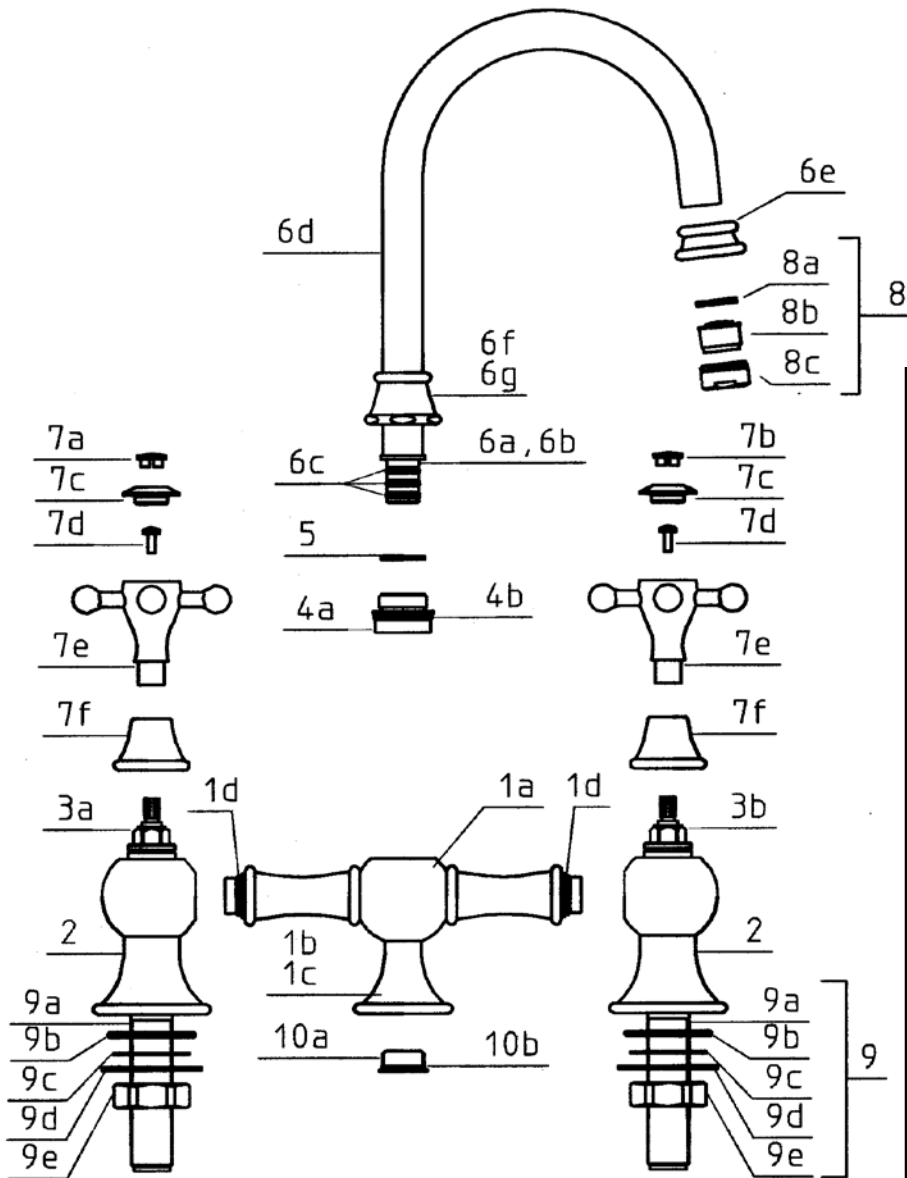

### FEATURES

- Solid brass body
- Ceramic disc cartridge
- 2.2 G.P.M. flow rate
- Extra long supply lines
- Installation in a 1-3/8" hole

### PRODUCT SPECIFICATION

Barfaucet to include solid brass body, cross handles and ceramic disc cartridge. Faucet dimensions to be as follows: Reach: 6"; Spout Height: 8". Bar faucet to be BLANCOBRIDGE™, Model 157-055-\_\_\_\_\_ in \_\_\_\_\_ finish.

### NOMINAL DIMENSIONS

MODEL	REACH	SPOUT HEIGHT	FAUCET HEIGHT
157-055	6	8	12-1/2

See next page for exploded parts drawing and parts list.

### BLANCOBRIDGE™ MODEL 157-055

NUM.	PART #	DESCRIPTION
1A	3532	BRIDGE BODY
1B	3534	BASE
1C	2.5X9.4	O-RING
1D	2.62X15.08	O-RING
2	3533	VALVE HOUSING
3A	3614	COLD CARTRIDGE RIGHT
3B	3615	HOT CARTRIDGE LEFT
4A	3543	NIPPLE
4B	2.62X21.89	O-RING
5	3785	TEFLON RING
6A	3544	NIPPLE
6B	2X14	O-RING
6C	2.62X10.77	O-RING
6D	3529	SPOUT
6E	3555	AERATOR BASE
6F	3542	NUT
6G	2X20	O-RING
7A	304	BUTTON
7B	305	BUTTON
7C	3612	BUTTON BASE
7D	2312	SCREW
7E	1-3611	CROSS HANDLE
7F	3535	DECORATIVE CAP
8	1-676	AERATOR
8A		RUBBER WASHER
8B		SCREEN
8C		AERATOR RING
9	1-3538	MOUNTING NUT ASSY
9A	3536	MOUNTING SLEEVE
9B	2.62X37.77	O-RING
9C	38X21X1	RUBBER WASHER
9D	1041	METAL RING
9E	3538	NUT
10A	3528	PLUG
10B	1.78x15.6	O-RING