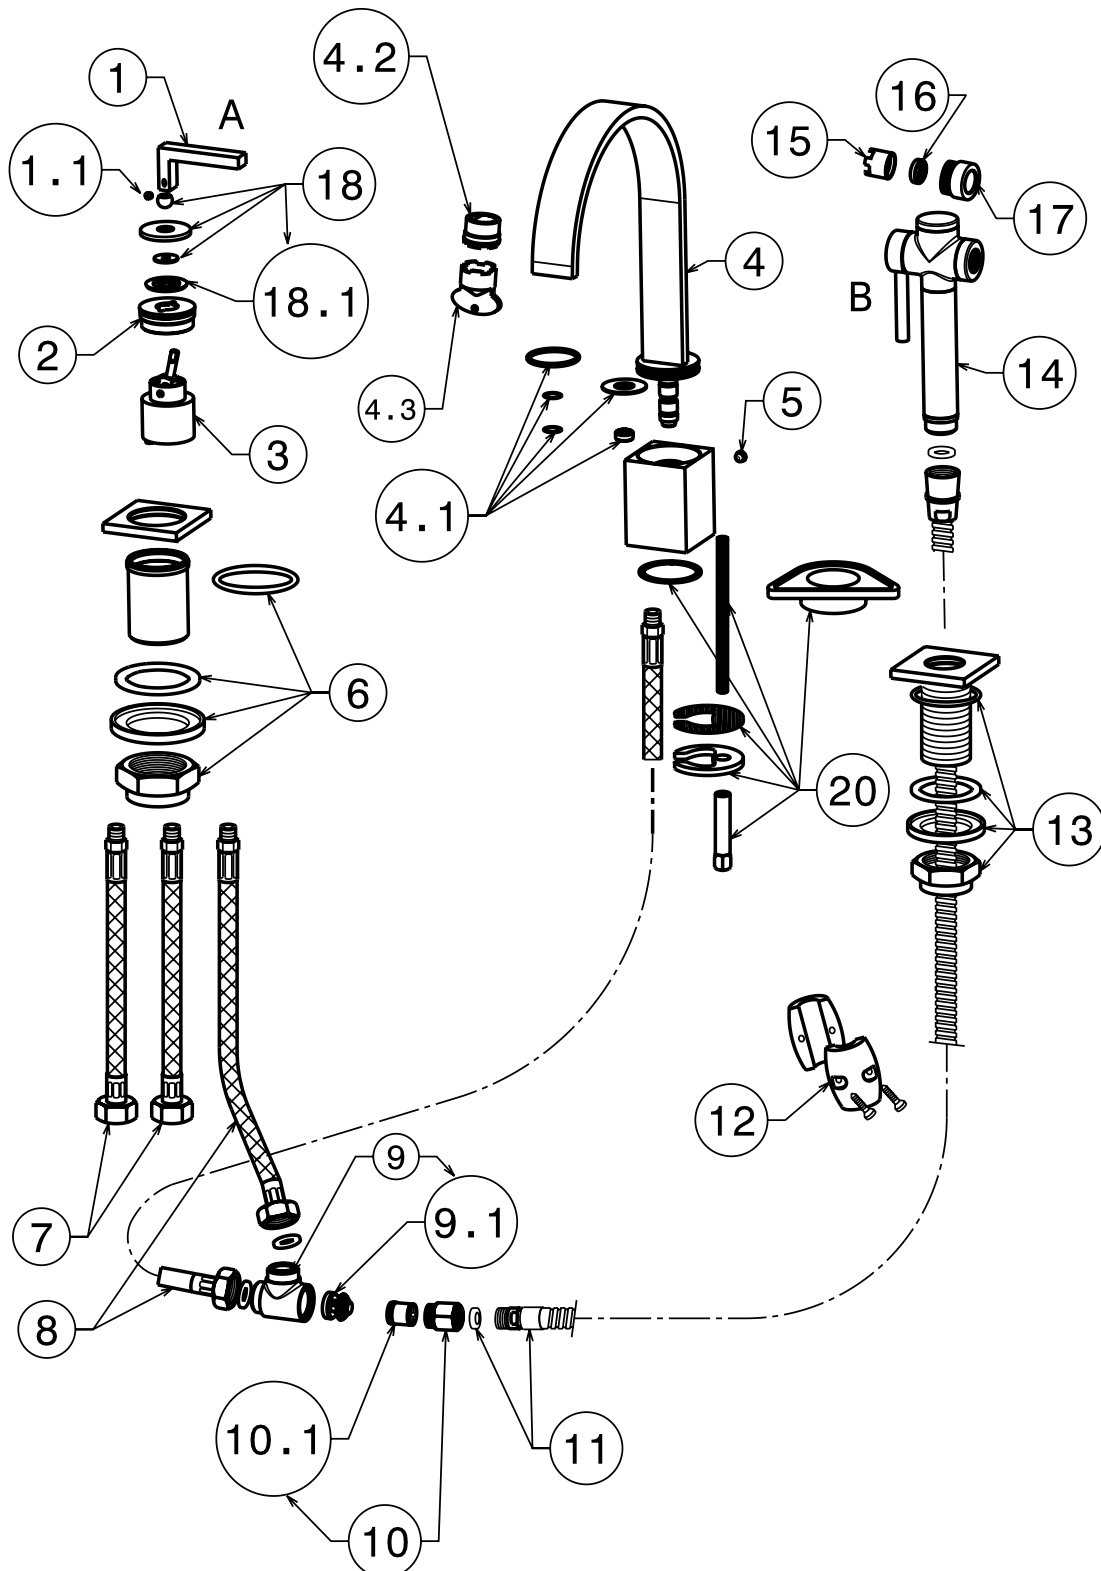

FEATURED MODEL

157-061-CR BLANCOPRECISION Kitchen Faucet in Polished Chrome

FEATURES

- Solid brass body and side spray
- Ceramic disc cartridge
- Extra long supply lines
- 2.2 G.P.M. flow rate
- Installation in a 1-3/8" hole, side spray in 1-3/8" hole

PRODUCT SPECIFICATION

Kitchen faucet to include solid brass body and side spray, ceramic disc cartridge and minimalist lever handle. Faucet dimensions to be as follows: Reach: 8-1/2"; Spout Height: 10-7/16". Reversible mounting hardware to adapt to thick or thin mounting surfaces. Kitchen faucet to be BLANCOPRECISION, Model 157-061-CR in polished chrome finish.

 Polished Chrome 157-061-CR

MODEL 157-061

NOMINAL DIMENSIONS

MODEL	REACH	SPOUT HEIGHT	FAUCET HEIGHT
157-061	8-1/2"	10-7/16"	15-1/8"

JOB INFORMATION

Job Name: _____

Contact: _____

Date Specified: _____

Specifier: _____

Contractor: _____

See next page for exploded parts drawing and parts list.

BLANCO AMERICA
800.451.5782
www.blancoamerica.com

BLANCOPRECISION With Side Spray

MODEL 157-061

Free Manuals Download Website