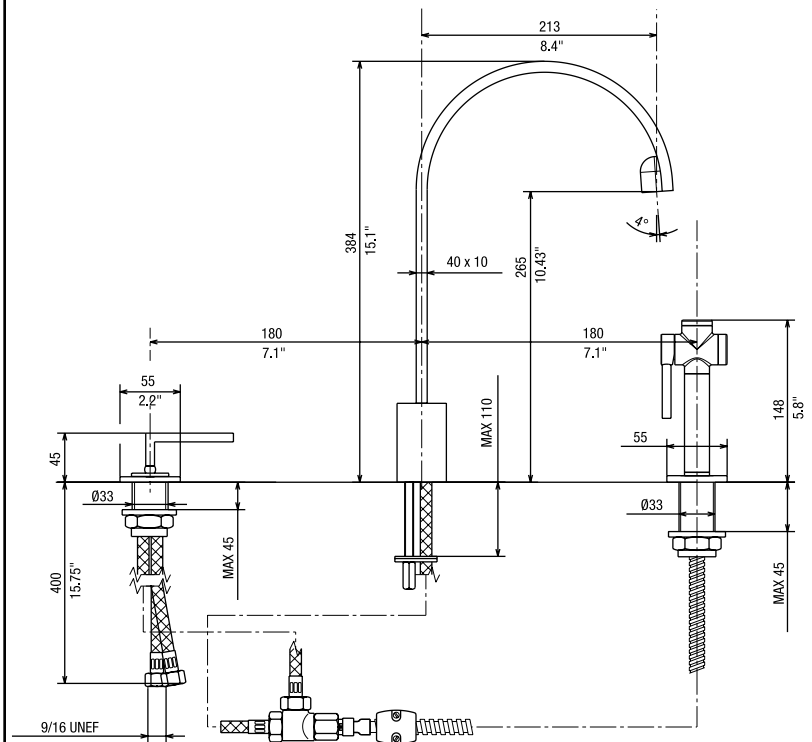

FEATURED MODEL

157-061-CR BLANCOPRECISION Kitchen Faucet in Polished Chrome

FEATURES

- Solid brass body and side spray
- Ceramic disc cartridge
- Extra long supply lines
- 2.2 G.P.M. flow rate
- Installation in a 1-3/8" hole, side spray in 1-3/8" hole

PRODUCT SPECIFICATION

Kitchen faucet to include solid brass body and side spray, ceramic disc cartridge and minimalist lever handle. Faucet dimensions to be as follows: Reach: 8-1/2"; Spout Height: 10-7/16". Reversible mounting hardware to adapt to thick or thin mounting surfaces. Kitchen faucet to be BLANCOPRECISION, Model 157-061-CR in polished chrome finish.

 Polished Chrome 157-061-CR

MODEL 157-061

NOMINAL DIMENSIONS

MODEL	REACH	SPOUT HEIGHT	FAUCET HEIGHT
157-061	8-1/2"	10-7/16"	15-1/8"

JOB INFORMATION

Job Name: _____

Contact: _____

Date Specified: _____