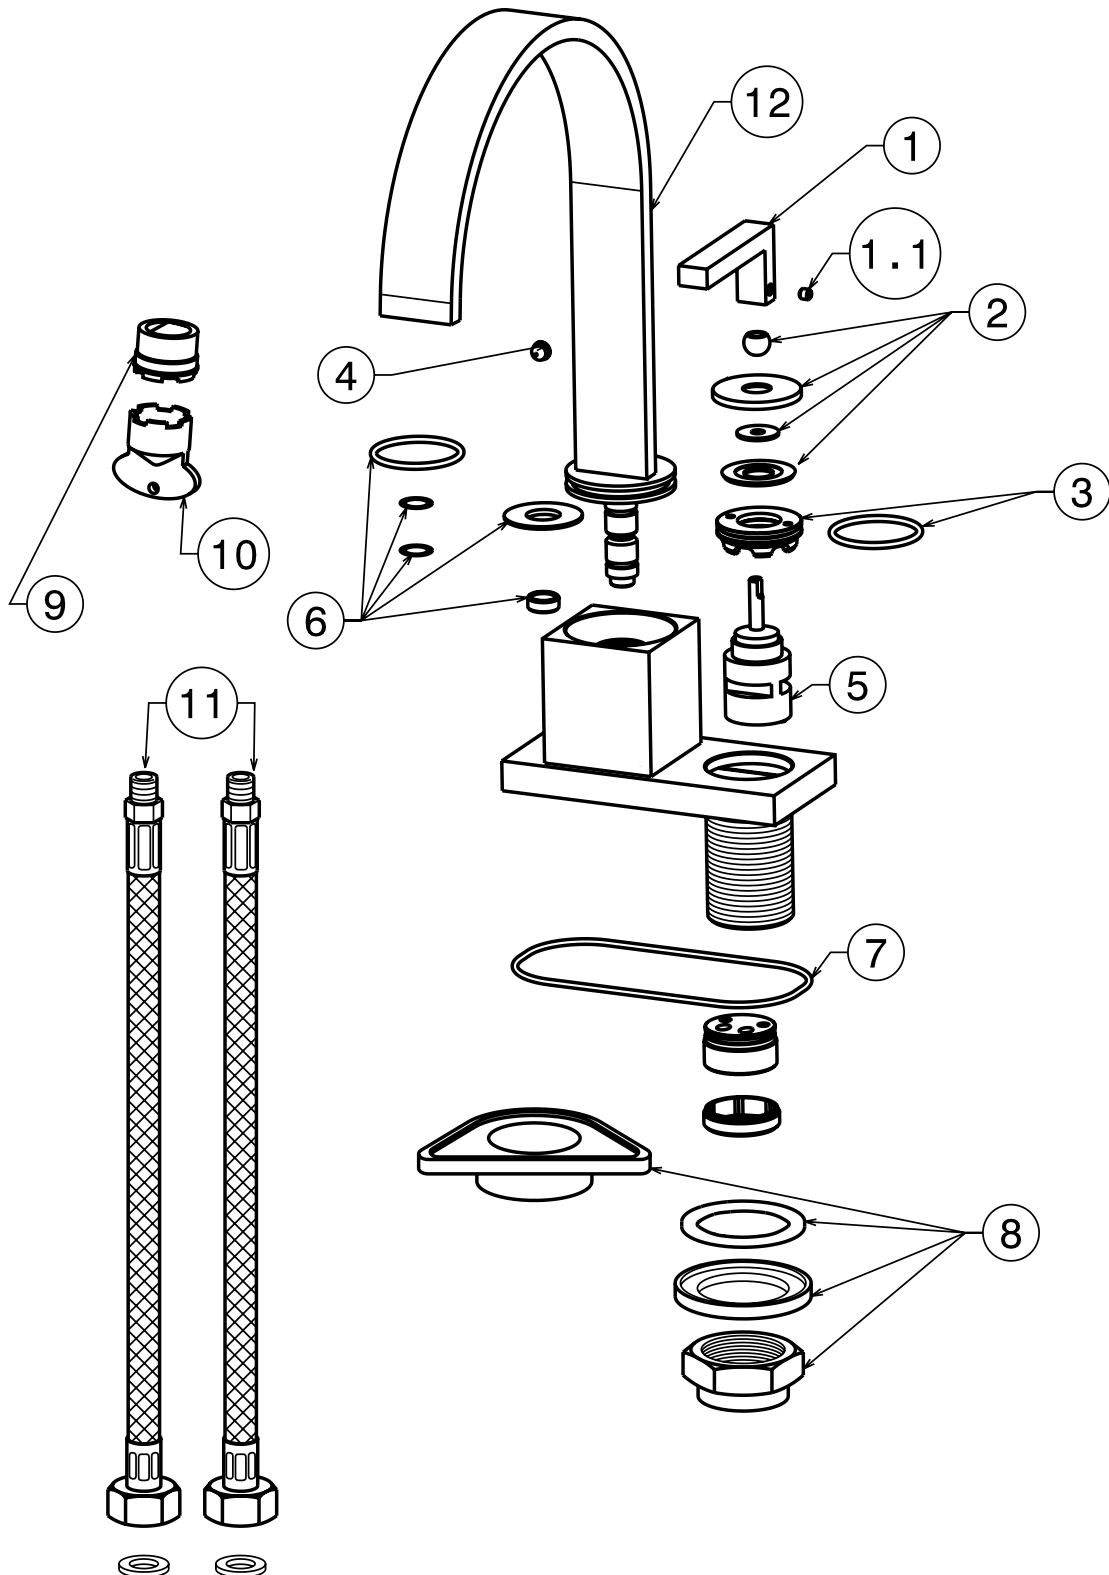

BLANCOPRECISION™ Without Side Spray

MODEL 157-062