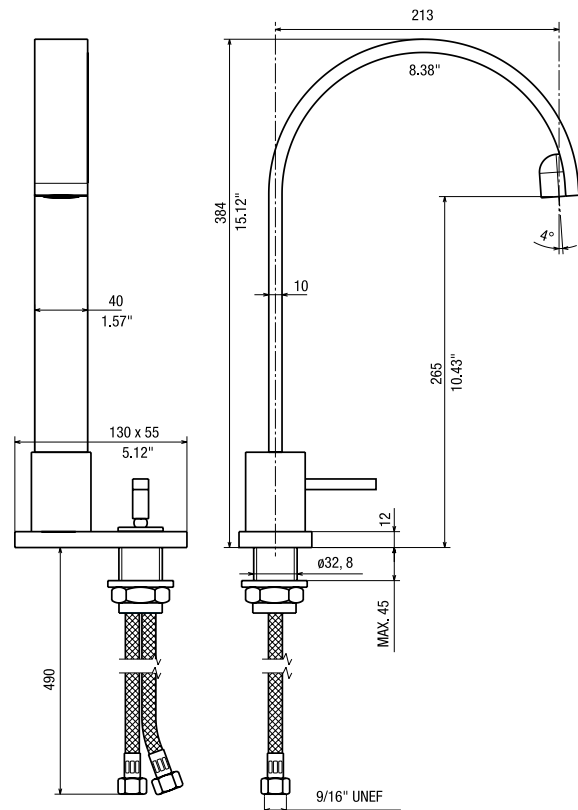

FEATURED MODEL

157-062-CR BLANCOPRECISION™ Kitchen Faucet in Polished Chrome

FEATURES

- Solid brass body
- Ceramic disc cartridge
- Extra long supply lines
- 2.2 G.P.M. flow rate
- Installation in a 1-3/8" hole

PRODUCT SPECIFICATION

Kitchen faucet to include solid brass body, ceramic disc cartridge, and minimalist lever handle. Faucet dimensions to be as follows: Reach: 8-1/2"; Spout Height: 10-7/16". Reversible mounting hardware to adapt to thick or thin mounting surfaces. Kitchen faucet to be BLANCOPRECISION™, Model 157-062-CR in polished chrome.

 Polished Chrome 157-062-CR

MODEL 157-062

NOMINAL DIMENSIONS

MODEL	REACH	SPOUT HEIGHT	FAUCET HEIGHT
157-062	8-1/2"	10-7/16"	15-1/8"

JOB INFORMATION

Job Name: _____
 Contact: _____
 Date Specified: _____
 Specifier: _____
 Contractor: _____